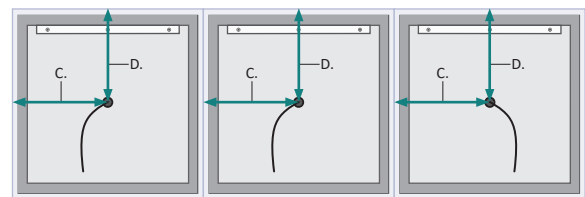

9' Mod-SM-Long-9 - Specification Sheet

Dimensions

Mod3636L:

- Height: 36"
- Width: 36"
- Depth: 1-9/16"

Mod3636Center:

- Height: 36"
- Width: 36"
- Depth: 1-9/16"

Mod3636R:

- Height: 36"
- Width: 36"
- Depth: 1-9/16"

BACK

FRONT, BACK & SIDE

MODEL	A	B	C	D	E	F
9' Mod-SM-Long-9	108	36	17-7/8	17-7/8	1-3/8	3/16