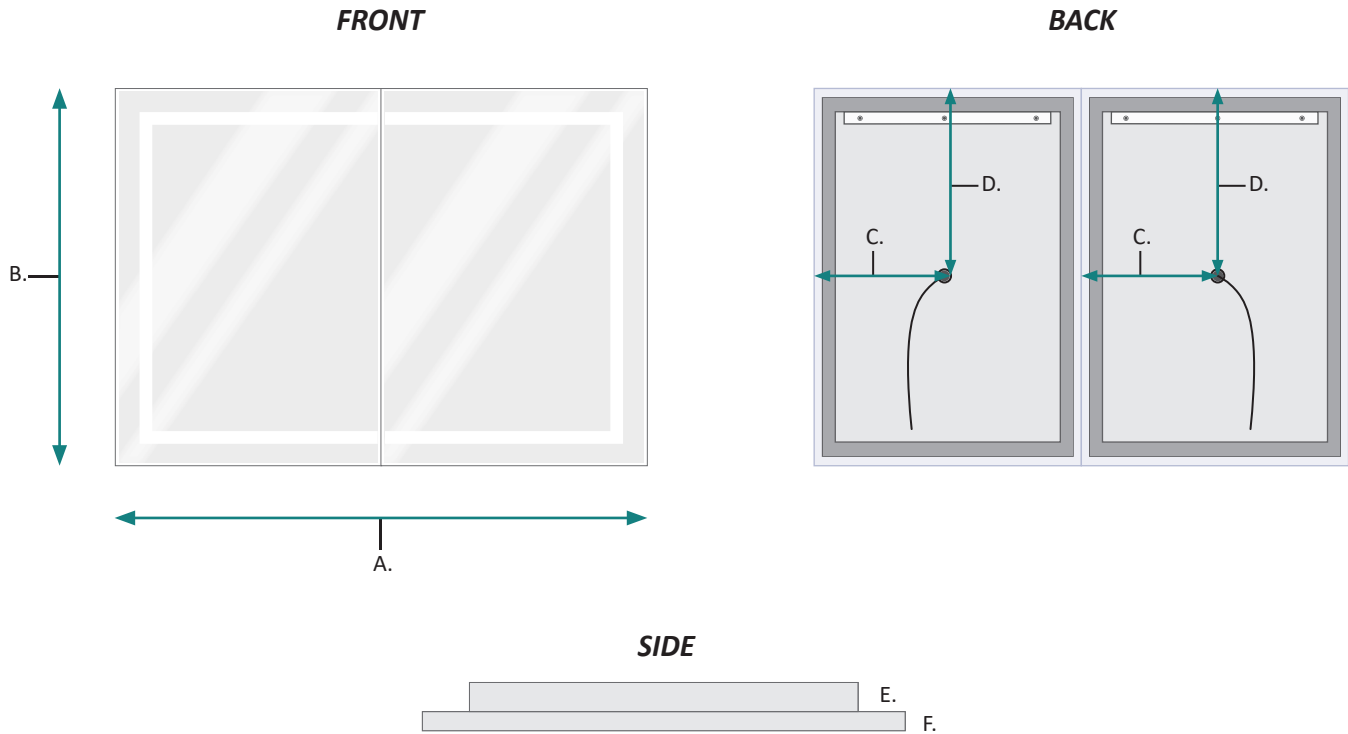

- 120Vac, 60Hz, 49W
- Electric Current: 0.40A
- Wattage: 49W

Model

- Mod-SM-Corner-24D
- Combo of:
MODULAR 2436 Left LED Mirror
MODULAR 2436 Right LED Mirror

Mod-SM-Corner-24D - Specification Sheet

Dimensions

Mod2436L:

- Height: 36"
- Width: 24"
- Depth: 1-9/16"

Mod2436R:

- Height: 36"
- Width: 24"
- Depth: 1-9/16"

FRONT, BACK & SIDE

MODEL	A	B	C	D	E	F
Mod-SM-Corner-24D	48	36	9-5/8	17-7/8	1-3/8	3/16