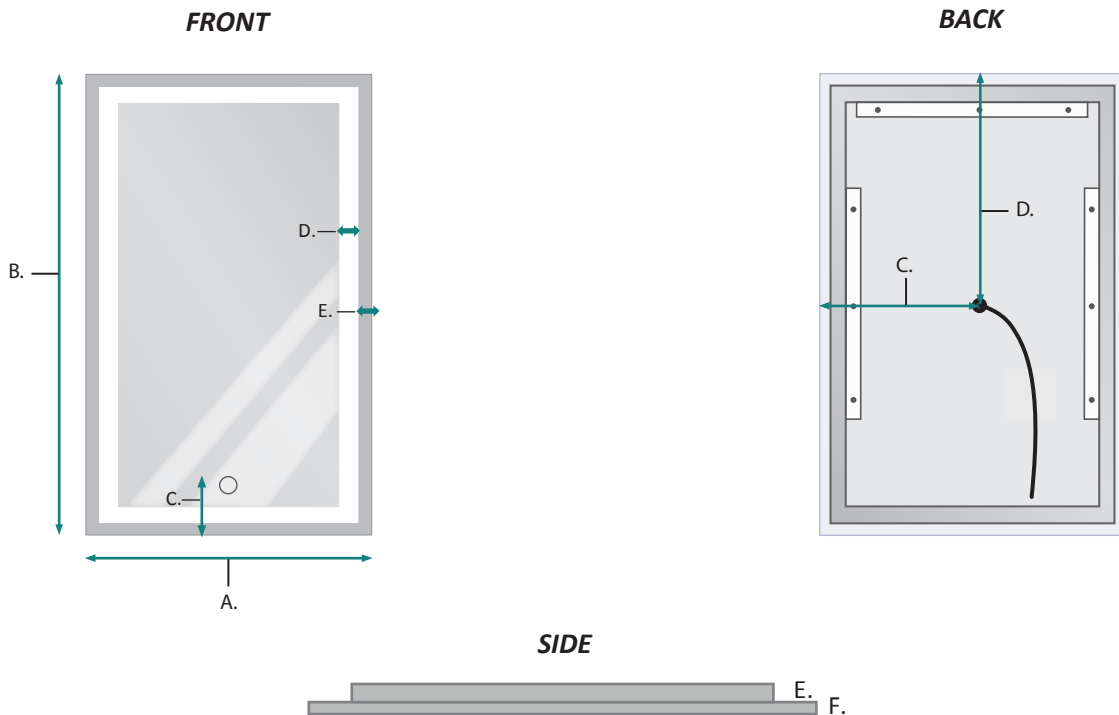

## Dimensions

- Height: 36"
- Width: 24"
- Depth: 1-9/16"