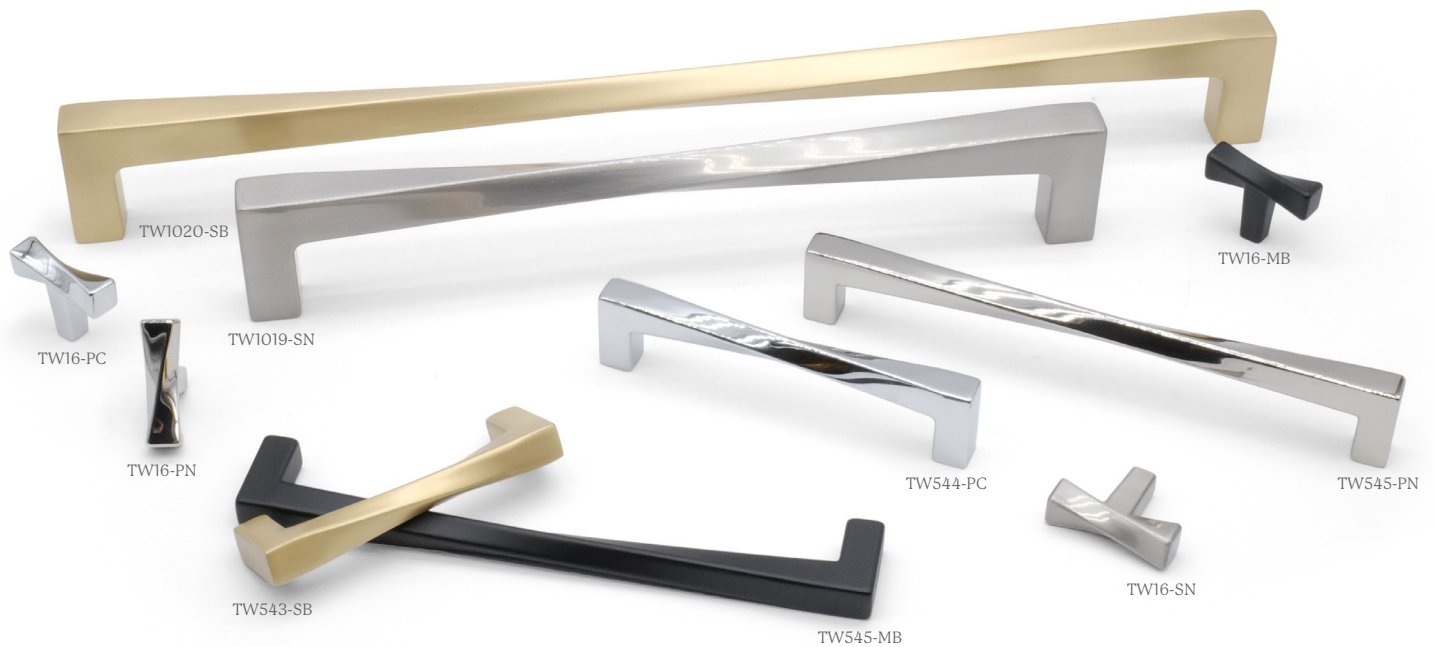

C503-SN, C02-SN

C02-BMB

C501-BSB

Twist Collection

Item #	Description	Length (Overall)	Width (Diameter)	Projection (Depth)	Available Finishes
TW16	T-Knob	1 3/4"	9/16"	1 1/4"	Matte Black (MB) Polished Chrome (PC) Polished Nickel (PN) Satin Brass (SB) Satin Nickel (SN)
TW543	96mm cc Pull	4 5/16"	9/16"	1 1/4"	
TW544	5" cc Pull	5 9/16"	9/16"	1 1/4"	
TW545	8" cc Pull	8 9/16"	9/16"	1 1/4"	
TW1019	12" cc Appliance Pull	12 13/16"	13/16"	2 1/8"	
TW1020	18" cc Appliance Pull	18 13/16"	13/16"	2 1/8"	

TW16-PC

TW543-SB

TW545-MB, TW16-MB

Ribbed Collection

Item #	Description	Length (Overall)	Width (Diameter)	Projection (Depth)	Available Finishes
R04	Knob	-	1 3/8"	1 3/8"	Matte Black (MB) Polished Nickel (PN) Satin Brass (SB) Satin Nickel (SN) Weathered Nickel (WN)
R508	96mm cc Pull	4 3/8"	11/16"	1 1/8"	
R509	5" cc Pull	5 9/16"	11/16"	1 1/8"	
R510	8" cc Pull	8 5/8"	11/16"	1 1/8"	
R1004	12" cc Appliance Pull	12 63/64"	63/64"	2 5/16"	
R1005	18" cc Appliance Pull	18 63/64"	63/64"	2 5/16"	

R04-SN

R509-SB

R510-WN, R04-WN

Sunburst Collection

Item #	Description	Length (Overall)	Width (Diameter)	Projection (Depth)	Available Finishes
SU13	Knob	-	1 3/8"	1 11/16"	Polished Nickel (PN) Satin Brass (SB) Satin Nickel (SN) Venetian Bronze (VB)
SU14	T-Knob	1 15/16"	9/16"	1 7/16"	
SU536	4" cc Pull	4 3/8"	9/16"	1 7/16"	
SU537	6" cc Pull	6 3/8"	9/16"	1 7/16"	
SU538	8" cc Pull	8 3/8"	9/16"	1 7/16"	
SU1016	12" cc Appliance Pull	12 11/16"	7/8"	2 3/8"	
SU1017	18" cc Appliance Pull	18 11/16"	7/8"	2 3/8"	