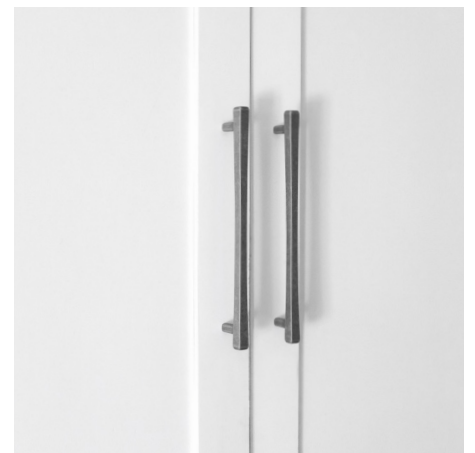

R04-SN

R509-SB

R510-WN, R04-WN

Sunburst Collection

Item #	Description	Length (Overall)	Width (Diameter)	Projection (Depth)	Available Finishes
SU13	Knob	-	1 3/8"	1 11/16"	Polished Nickel (PN) Satin Brass (SB) Satin Nickel (SN) Venetian Bronze (VB)
SU14	T-Knob	1 15/16"	9/16"	1 7/16"	
SU536	4" cc Pull	4 3/8"	9/16"	1 7/16"	
SU537	6" cc Pull	6 3/8"	9/16"	1 7/16"	
SU538	8" cc Pull	8 3/8"	9/16"	1 7/16"	
SU1016	12" cc Appliance Pull	12 11/16"	7/8"	2 3/8"	
SU1017	18" cc Appliance Pull	18 11/16"	7/8"	2 3/8"	

SU536-SB

SU538-VB, SU14-VB

SU13-SB

Diamond Collection

Item #	Description	Length (Overall)	Width (Diameter)	Projection (Depth)	Available Finishes
D07	Knob	-	1 3/8"	1 1/4"	Matte Black (MB) Polished Nickel (PN) Satin Brass (SB) Weathered Nickel (WN)
D515	4" cc Pull	5 9/16"	1/2"	1 1/4"	
D516	6" cc Pull	7 9/16"	1/2"	1 1/4"	
D517	8" cc Pull	9 9/16"	1/2"	1 1/4"	
D1007	12" cc Appliance Pull	14 3/4"	7/8"	2 1/4"	
D1008	18" cc Appliance Pull	20 3/4"	7/8"	2 1/4"	

D517-SB, D07-SB

D07-MB, D515-MB

D517-WN

Half Moon Collection

Item #	Description	Length (Overall)	Width (Diameter)	Projection (Depth)	Available Finishes
HM19	Knob	1 3/4"	7/8"	1 1/4"	Matte Black (MB) Polished Chrome (PC) Polished Nickel (PN) Satin Brass (SB) Satin Nickel (SN)
HM550	4" cc Pull	5 3/4"	7/8"	1 1/4"	
HM551	6" cc Pull	7 3/4"	7/8"	1 1/4"	
HM552	8" cc Pull	9 3/4"	7/8"	1 1/4"	
HM1022	12" cc Appliance Pull	13 3/4"	1 9/16"	2 1/16"	
HM1023	18" cc Appliance Pull	19 3/4"	1 9/16"	2 1/16"	