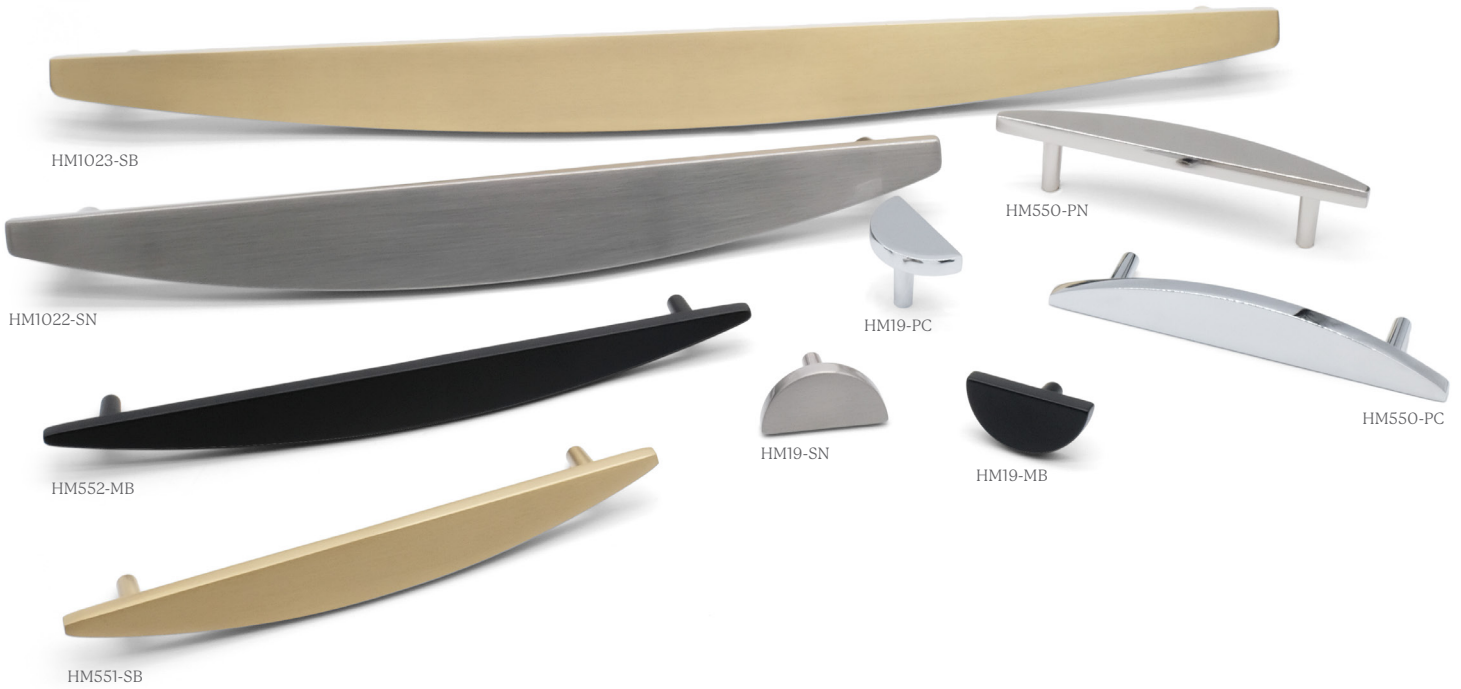

D517-SB, D07-SB

D07-MB, D515-MB

D517-WN

Half Moon Collection

Item #	Description	Length (Overall)	Width (Diameter)	Projection (Depth)	Available Finishes
HM19	Knob	1 3/4"	7/8"	1 1/4"	Matte Black (MB) Polished Chrome (PC) Polished Nickel (PN) Satin Brass (SB) Satin Nickel (SN)
HM550	4" cc Pull	5 3/4"	7/8"	1 1/4"	
HM551	6" cc Pull	7 3/4"	7/8"	1 1/4"	
HM552	8" cc Pull	9 3/4"	7/8"	1 1/4"	
HM1022	12" cc Appliance Pull	13 3/4"	1 9/16"	2 1/16"	
HM1023	18" cc Appliance Pull	19 3/4"	1 9/16"	2 1/16"	