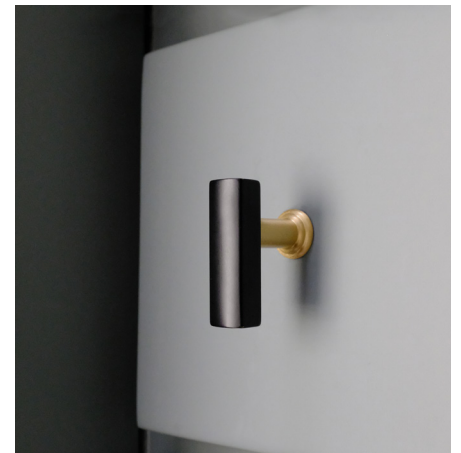

Mod Collection ^{*new*}

Item #	Description	Length (Overall)	Width (Diameter)	Projection (Depth)	Available Finishes
M28	Knob	-	1 1/8"	1 1/8"	Matte Black + Satin Brass (BSB)
M30	T-Knob	1 3/4"	9/16"	1 3/8"	
M564	96mm cc Pull	5"	9/16"	1 3/8"	Polished Chrome + Satin Brass (CSB)
M565	5" cc Pull	6 1/4"	9/16"	1 3/8"	Satin Brass (SB)
M566	8" cc Pull	9 1/4"	9/16"	1 3/8"	
M1028	12" cc Appliance Pull	14 3/8"	13/16"	2 7/16"	Weathered Nickel + Matte Black (WMB)
M1029	18" cc Appliance Pull	20 3/8"	13/16"	2 7/16"	

M30-BSB