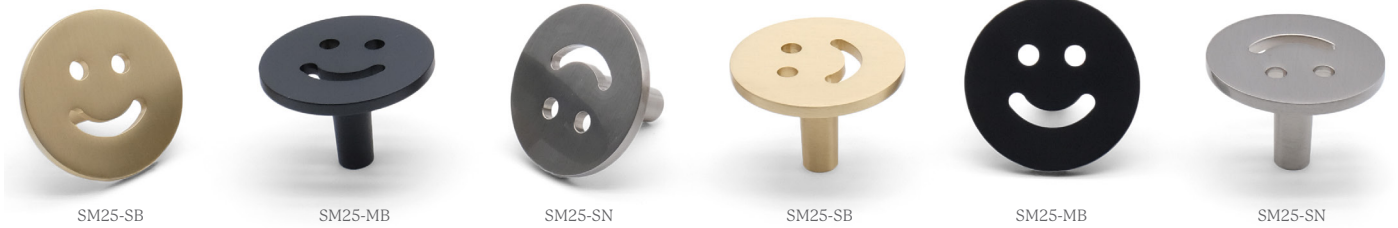

H559-SN, H22-SN

H22-MB

H557-SB

# Smiley Knob

Item #	Description	Length (Overall)	Width (Diameter)	Projection (Depth)	Available Finishes
<b>SM25</b>	Knob	-	1 1/2"	1 1/32"	Matte Black (MB) Satin Brass (SB) Satin Nickel (SN)

SM25-SN

SM25-MB