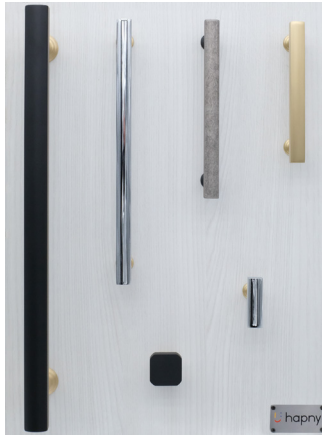

Dimensions: 15 3/4" x 11 3/4"

Slat wall hangers included

Display Boards

Display Code: Mod

Cabinet Knobs:
M28 in one finish
M30 in one finish

Cabinet Pulls:
M564 in one finish
M565 in one finish
M566 in one finish

Appliance Handle:
M1028 in one finish