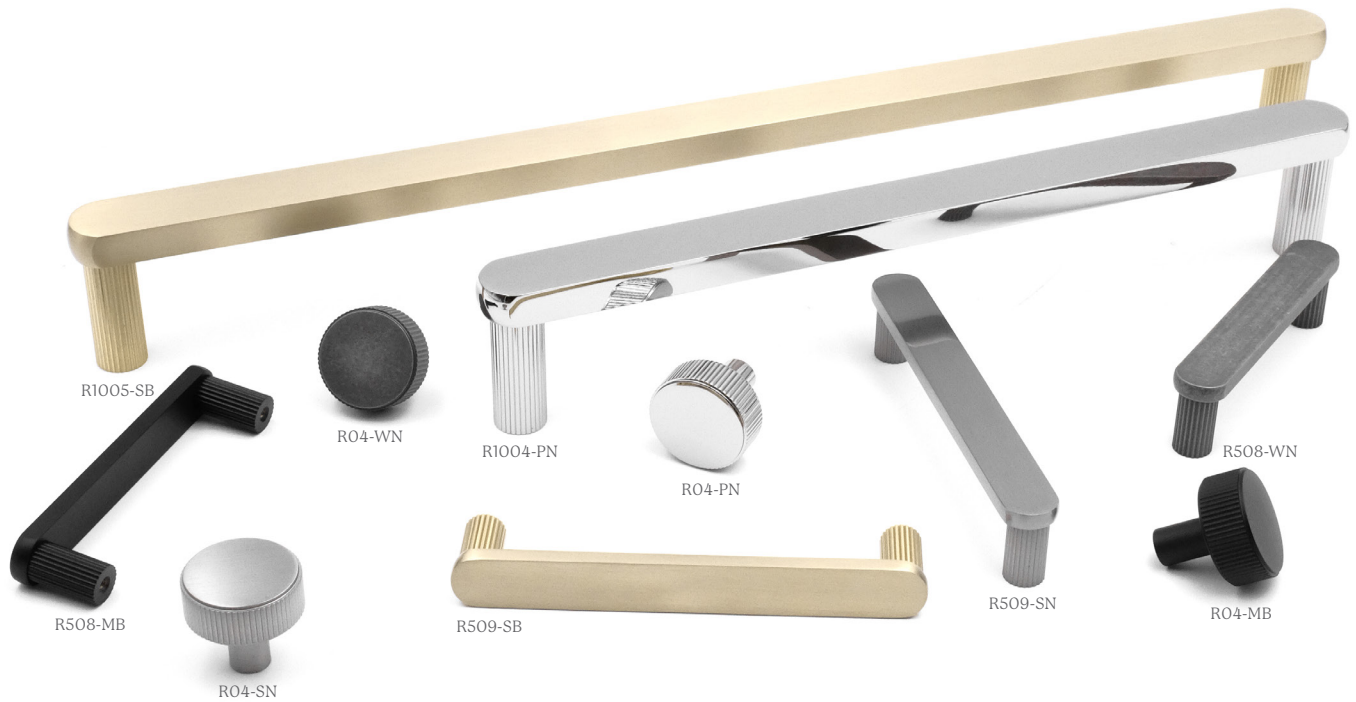

# Ribbed Collection

Item #	Description	Length (Overall)	Width (Diameter)	Projection (Depth)	Available Finishes
R04	Knob	-	1 3/8"	1 3/8"	Matte Black (MB) Polished Nickel (PN) Satin Brass (SB) Satin Nickel (SN) Weathered Nickel (WN)
R508	96mm cc Pull	4 3/8"	11/16"	1 1/8"	
R509	5" cc Pull	5 9/16"	11/16"	1 1/8"	
R510	8" cc Pull	8 5/8"	11/16"	1 1/8"	
R512 <sup>*new*</sup>	12" cc Pull	12 9/16"	11/16"	1 1/8"	
R1004	12" cc Appliance Pull	13"	1"	2 5/16"	
R1005	18" cc Appliance Pull	19"	1"	2 5/16"	