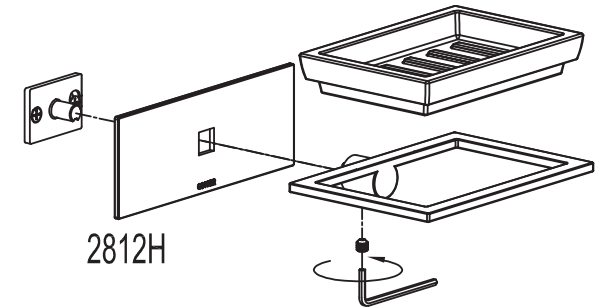

SURFACE™

INSTALLATION INSTRUCTIONS

for
Single
Post
Spare Tissue Holder
Soap Dishes
&
Tumbler

*Complement
your purchase
with these
fine accessories
also from
GINGER®*

*Towel Bars
Towel Rings
Toilet Tissue Holders
Hooks
Soap Dishes
Tumbler Holders
Toiletry Shelves
Grab Bars
Mirrors
Lights
Bud Vases
Hotel Shelves
Shower Curtain Rods
Soap & Bottle Baskets
Cabinet Hardware*

GINGER
Luxury For Your Lifestyle™

2001 CARNEGIE AVENUE
SANTA ANA, CA 92705
949-417-5207
www.gingerco.com

GINGER
Luxury For Your Lifestyle™

INSTALLATION INSTRUCTIONS

SURFACE™

2807, 2812, 2812H, 2813

② FOR TILE OR SOLID WALLS

② FOR DRYWALL*

* If wood cross bracing or a stud is present, pre-drill a 1/4" (6mm) diameter hole and install small plastic anchor in place of the zinc anchor.