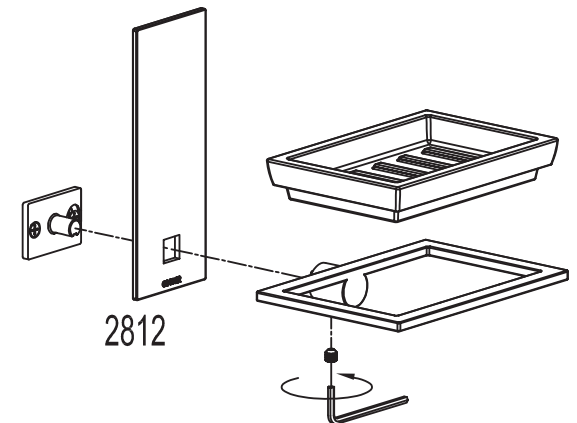

SURFACE™

INSTALLATION INSTRUCTIONS

for
Single
Post
Spare Tissue Holder
Soap Dishes
&
Tumbler

*Complement
your purchase
with these
fine accessories
also from
GINGER®*

*Towel Bars
Towel Rings
Toilet Tissue Holders
Hooks
Soap Dishes
Tumbler Holders
Toiletry Shelves
Grab Bars
Mirrors
Lights
Bud Vases
Hotel Shelves
Shower Curtain Rods
Soap & Bottle Baskets
Cabinet Hardware*

GINGER
Luxury For Your Lifestyle™

2001 CARNEGIE AVENUE
SANTA ANA, CA 92705
949-417-5207
www.gingerco.com

GINGER
Luxury For Your Lifestyle™

INSTALLATION INSTRUCTIONS

SURFACE™

2807, 2812, 2812H, 2813

② FOR TILE OR SOLID WALLS

② FOR DRYWALL*

* If wood cross bracing or a stud is present, pre-drill a 1/4" (6mm) diameter hole and install small plastic anchor in place of the zinc anchor.