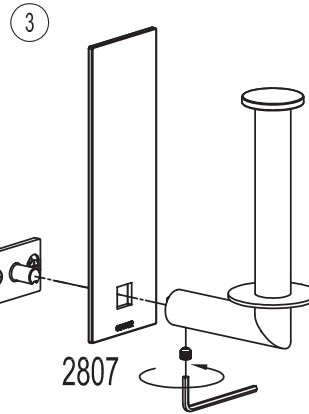

SURFACE™

INSTALLATION INSTRUCTIONS

for
Single
Post
Spare Tissue Holder
Soap Dishes
&
Tumbler

*Complement
your purchase
with these
fine accessories
also from
GINGER®*

*Towel Bars
Towel Rings
Toilet Tissue Holders
Hooks
Soap Dishes
Tumbler Holders
Toiletry Shelves
Grab Bars
Mirrors
Lights
Bud Vases
Hotel Shelves
Shower Curtain Rods
Soap & Bottle Baskets
Cabinet Hardware*

GINGER
Luxury For Your Lifestyle™

2001 CARNEGIE AVENUE
SANTA ANA, CA 92705
949-417-5207
www.gingerco.com

GINGER
Luxury For Your Lifestyle™

INSTALLATION INSTRUCTIONS

SURFACE™

2807, 2812, 2812H, 2813

② FOR TILE OR SOLID WALLS

② FOR DRYWALL*

* If wood cross bracing or a stud is present, pre-drill a 1/4" (6mm) diameter hole and install small plastic anchor in place of the zinc anchor.