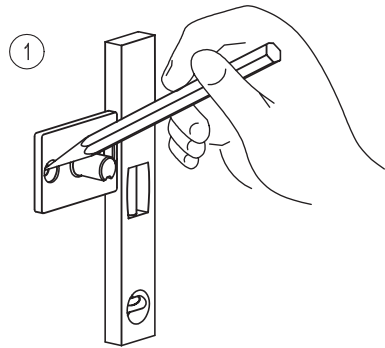

SURFACE™

INSTALLATION INSTRUCTIONS

for
Single
Post
Spare Tissue Holder
Soap Dishes
&
Tumbler

*Complement
your purchase
with these
fine accessories
also from
GINGER®*

*Towel Bars
Towel Rings
Toilet Tissue Holders
Hooks
Soap Dishes
Tumbler Holders
Toiletry Shelves
Grab Bars
Mirrors
Lights
Bud Vases
Hotel Shelves
Shower Curtain Rods
Soap & Bottle Baskets
Cabinet Hardware*

GINGER
Luxury For Your Lifestyle™

2001 CARNEGIE AVENUE
SANTA ANA, CA 92705
949-417-5207
www.gingerco.com

GINGER
Luxury For Your Lifestyle™

INSTALLATION INSTRUCTIONS

SURFACE™

2807, 2812, 2812H, 2813

② FOR TILE OR SOLID WALLS

② FOR DRYWALL*

* If wood cross bracing or a stud is present, pre-drill a 1/4" (6mm) diameter hole and install small plastic anchor in place of the zinc anchor.