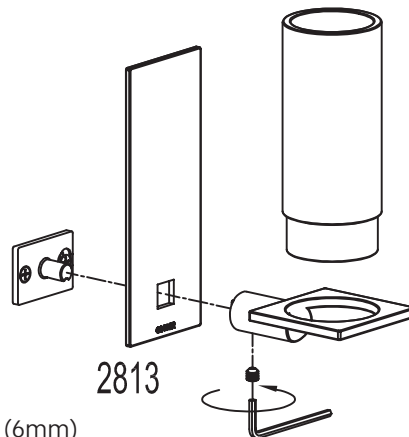

SURFACE™

INSTALLATION INSTRUCTIONS

for
Single
Post
Spare Tissue Holder
Soap Dishes
&
Tumbler

*Complement
your purchase
with these
fine accessories
also from
GINGER®*

*Towel Bars
Towel Rings
Toilet Tissue Holders
Hooks
Soap Dishes
Tumbler Holders
Toiletry Shelves
Grab Bars
Mirrors
Lights
Bud Vases
Hotel Shelves
Shower Curtain Rods
Soap & Bottle Baskets
Cabinet Hardware*

GINGER
Luxury For Your Lifestyle™

2001 CARNEGIE AVENUE
SANTA ANA, CA 92705
949-417-5207
www.gingerco.com

GINGER
Luxury For Your Lifestyle™

INSTALLATION INSTRUCTIONS

SURFACE™

2807, 2812, 2812H, 2813

② FOR TILE OR SOLID WALLS

② FOR DRYWALL*

* If wood cross bracing or a stud is present, pre-drill a 1/4" (6mm) diameter hole and install small plastic anchor in place of the zinc anchor.