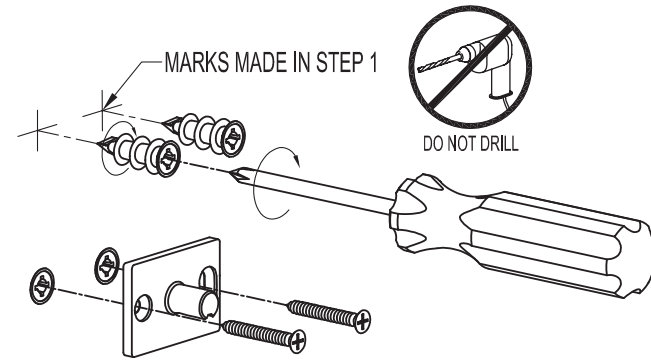

SURFACE™

INSTALLATION INSTRUCTIONS

for
Single
Post
Spare Tissue Holder
Soap Dishes
&
Tumbler

*Complement
your purchase
with these
fine accessories
also from
GINGER®*

*Towel Bars
Towel Rings
Toilet Tissue Holders
Hooks
Soap Dishes
Tumbler Holders
Toiletry Shelves
Grab Bars
Mirrors
Lights
Bud Vases
Hotel Shelves
Shower Curtain Rods
Soap & Bottle Baskets
Cabinet Hardware*

GINGER
Luxury For Your Lifestyle™

2001 CARNEGIE AVENUE
SANTA ANA, CA 92705
949-417-5207
www.gingerco.com

GINGER
Luxury For Your Lifestyle™

INSTALLATION INSTRUCTIONS

SURFACE™

2807, 2812, 2812H, 2813

② FOR TILE OR SOLID WALLS

② FOR DRYWALL*

* If wood cross bracing or a stud is present, pre-drill a 1/4" (6mm) diameter hole and install small plastic anchor in place of the zinc anchor.