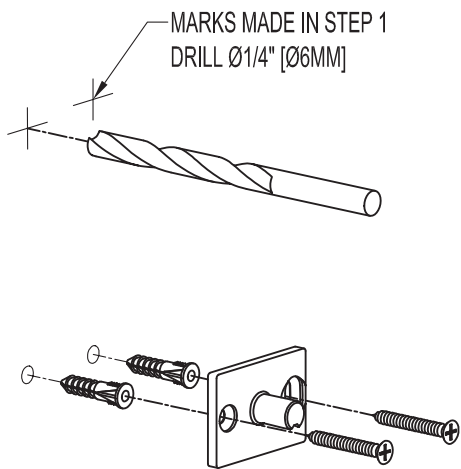

GINGER
Luxury For Your Lifestyle™

2001 CARNEGIE AVENUE
SANTA ANA, CA 92705
949-417-5207
www.gingerco.com

GINGER
Luxury For Your Lifestyle™

INSTALLATION INSTRUCTIONS

SURFACE™

2807, 2812, 2812H, 2813

② FOR TILE OR SOLID WALLS

② FOR DRYWALL*

* If wood cross bracing or a stud is present, pre-drill a 1/4" (6mm) diameter hole and install small plastic anchor in place of the zinc anchor.