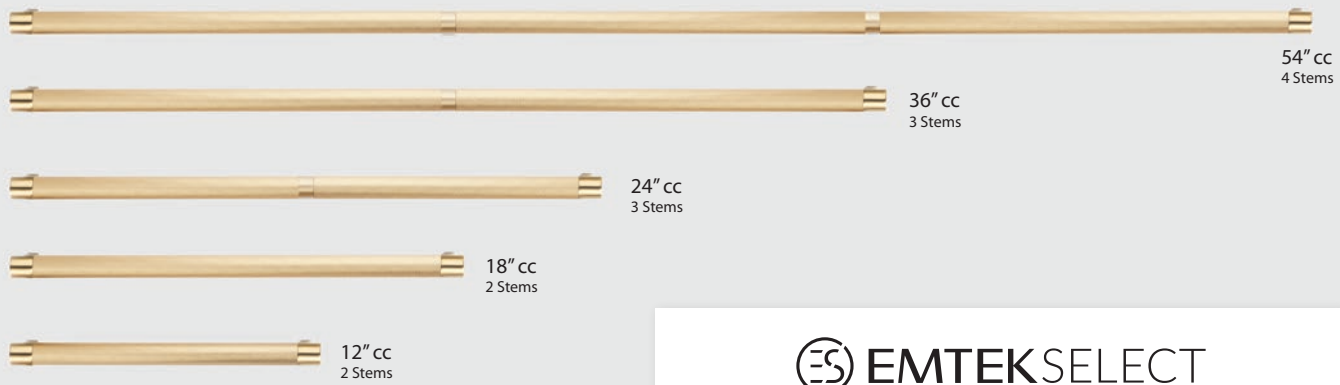

SELECT APPLIANCE PULL