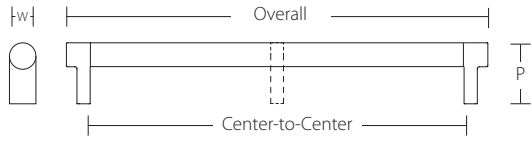

# SELECT APPLIANCE PULL

SELECT APPLIANCE PULL								Stem	Pull	
Optional Mounting	Product Code	C-to-C	Overall	Width(W)	Projection(P)	Stem	List Price	Back-to-Back List Price		
CS or BTB	84070	12"	13"	7/8"	2 1/8"	2	\$207.00	\$414.00	 RECTANGULAR (REC)	 KNURLED (KN)
CS or BTB	84071	18"	19"	7/8"	2 1/8"	2	\$302.00	\$604.00		
CS or BTB	84072	24"	25"	7/8"	2 1/8"	3	\$333.00	\$666.00		 SMOOTH (SM)
CS or BTB	84073	36"	37"	7/8"	2 1/8"	3	\$367.00	\$734.00		
CS or BTB	84074	54"	55"	7/8"	2 1/8"	4	\$474.00	\$948.00		