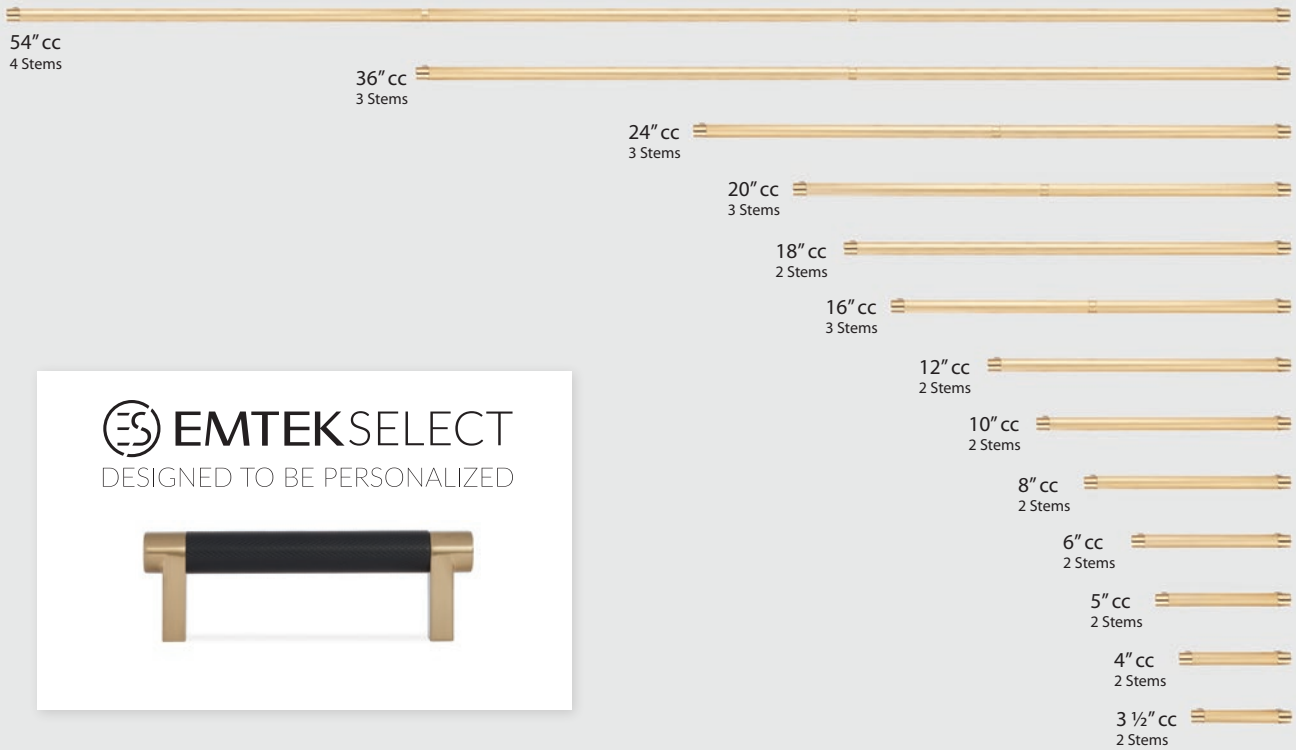

SELECT CABINET PULL