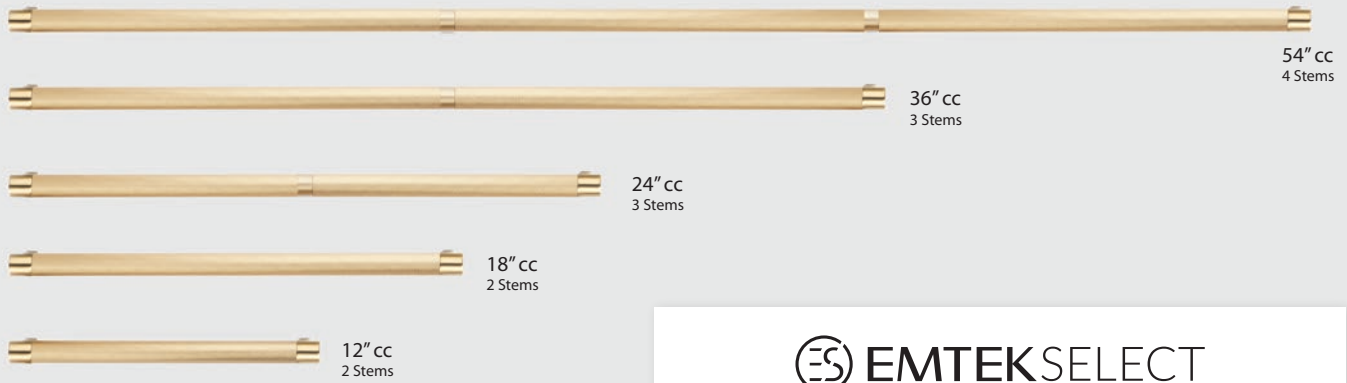

SELECT APPLIANCE PULL