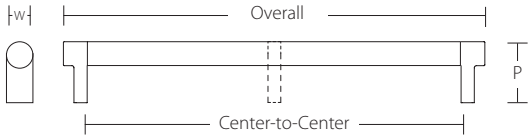

SELECT APPLIANCE PULL									Stem	Pull
Optional Mounting	Product Code	C-to-C	Overall	Width(W)	Projection(P)	Stem	List Price	Back-to-Back List Price	 RECTANGULAR (REC)	 KNURLED (KN) SMOOTH (SM)
CS or BTB	84070	12"	13"	7/8"	2 1/8"	2	$207.00	$414.00		
CS or BTB	84071	18"	19"	7/8"	2 1/8"	2	$302.00	$604.00		
CS or BTB	84072	24"	25"	7/8"	2 1/8"	3	$333.00	$666.00		
CS or BTB	84073	36"	37"	7/8"	2 1/8"	3	$367.00	$734.00		
CS or BTB	84074	54"	55"	7/8"	2 1/8"	4	$474.00	$948.00