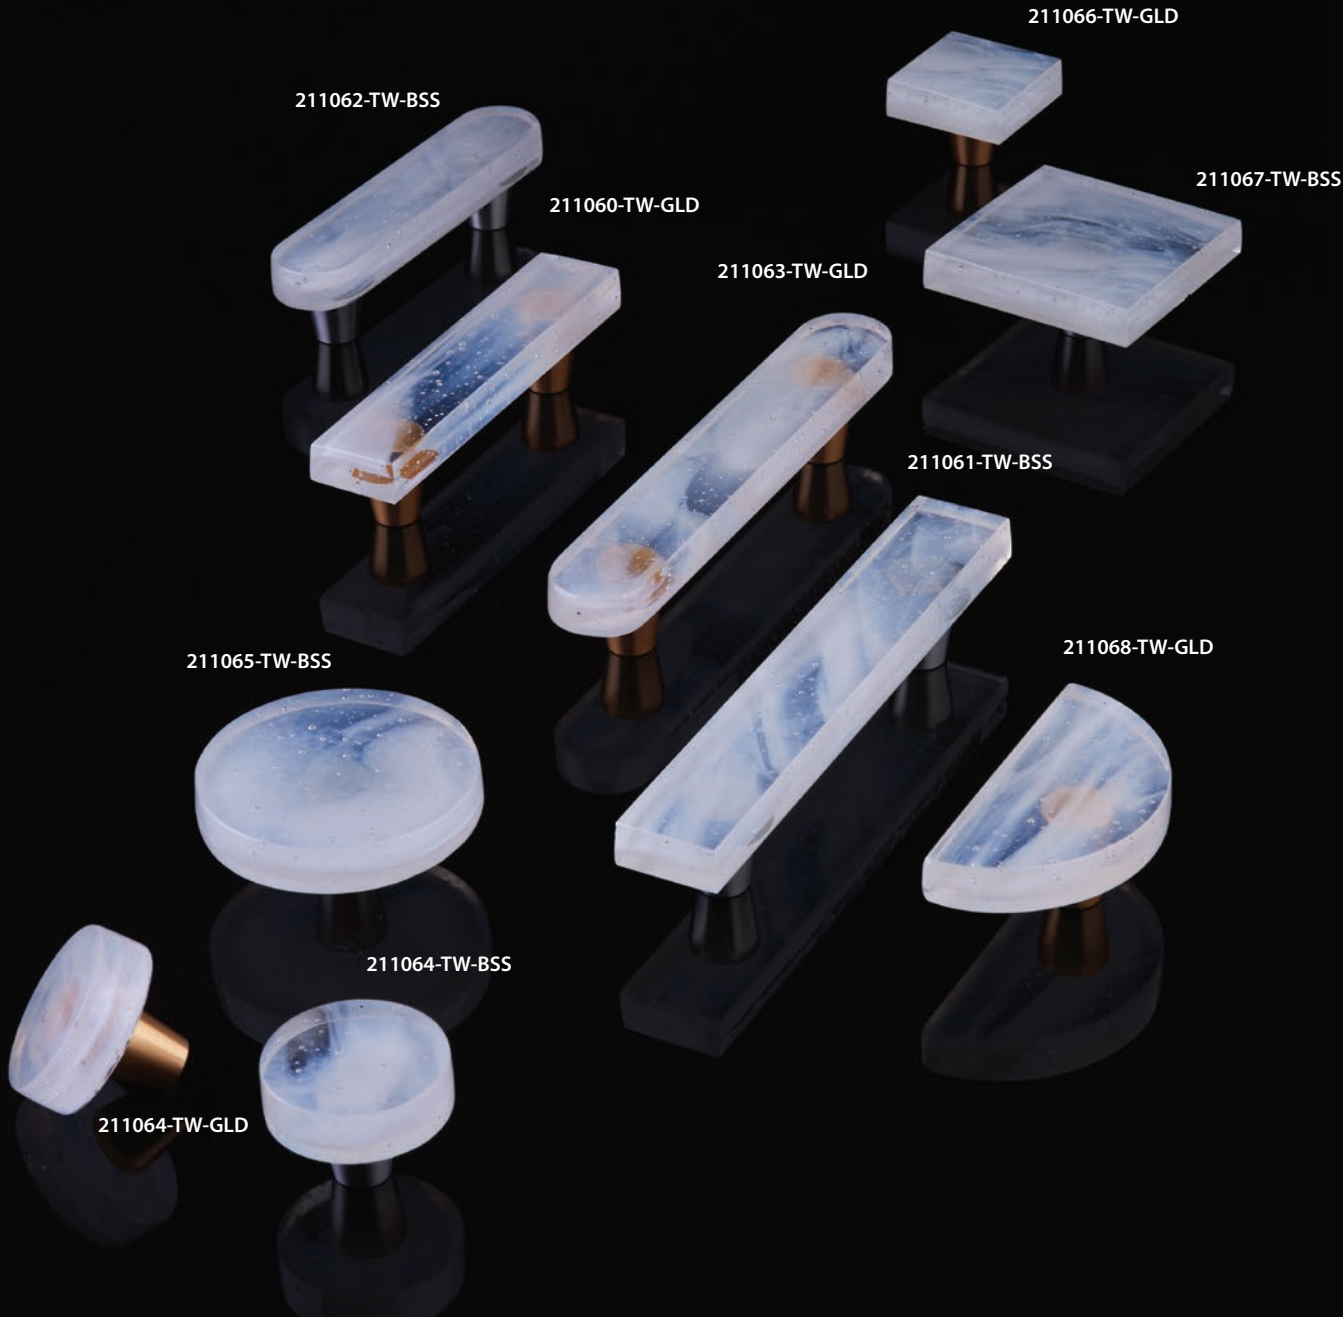

PART #	DESCRIPTION	LIST PRICE
211060-TW-BSS	Rectangular Pull 4-1/2" x 1" Overall, 3" cc, Translucent White, Conical Stem, Brushed Stainless Steel	$138.00
211060-TW-GLD	Rectangular Pull 4-1/2" x 1" Overall, 3" cc, Translucent White, Conical Stem, Gold	$138.00
211061-TW-BSS	Rectangular Pull 6" x 1" Overall, 4" cc, Translucent White, Conical Stem, Brushed Stainless Steel	$159.00
211061-TW-GLD	Rectangular Pull 6" x 1" Overall, 4" cc, Translucent White, Conical Stem, Gold	$159.00
211062-TW-BSS	Oval Pull 4-1/2" x 1" Overall, 3" cc, Translucent White, Conical Stem, Brushed Stainless Steel	$138.00
211062-TW-GLD	Oval Pull 4-1/2" x 1" Overall, 3" cc, Translucent White, Conical Stem, Gold	$138.00
211063-TW-BSS	Oval Pull 6" x 1" Overall, 4" cc, Translucent White, Conical Stem, Brushed Stainless Steel	$159.00
211063-TW-GLD	Oval Pull 6" x 1" Overall, 4" cc, Translucent White, Conical Stem, Gold	$159.00
211064-TW-BSS	Small Round Knob 1-1/2" Dia, Translucent White, Conical Stem, Brushed Stainless Steel	$95.00
211064-TW-GLD	Small Round Knob 1-1/2" Dia, Translucent White, Conical Stem, Gold	$95.00
211065-TW-BSS	Large Round Knob 2-1/2" Dia, Translucent White, Conical Stem, Brushed Stainless Steel	$127.00
211065-TW-GLD	Large Round Knob 2-1/2" Dia, Translucent White, Conical Stem, Gold	$127.00
211066-TW-BSS	Small Square Knob 1-1/2" Dia, Translucent White, Conical Stem, Brushed Stainless Steel	$95.00
211066-TW-GLD	Small Square Knob 1-1/2" Dia, Translucent White, Conical Stem, Gold	$95.00
211067-TW-BSS	Large Square Knob 2-1/2" Dia, Translucent White, Conical Stem, Brushed Stainless Steel	$127.00
211067-TW-GLD	Large Square Knob 2-1/2" Dia, Translucent White, Conical Stem, Gold	$127.00
211068-TW-BSS	Half Moon Knob 3" Dia, Translucent White, Conical Stem, Brushed Stainless Steel	$117.00
211068-TW-GLD	Half Moon Knob 3" Dia, Translucent White, Conical Stem, Gold	$117.00