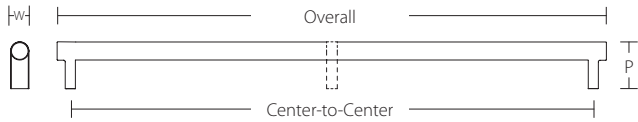

SELECT CABINET PULL

Product Code	C-To-C	Overall	Width(W)	Projection(P)	Stem	List Price
84052	3 1/2"	4 1/4"	1/2"	1 3/8"	2	$28.00
84053	4"	4 3/4"	1/2"	1 3/8"	2	$29.00
84054	5"	5 3/4"	1/2"	1 3/8"	2	$32.00
84055	6"	6 3/4"	1/2"	1 3/8"	2	$36.00
84056	8"	8 3/4"	1/2"	1 3/8"	2	$40.00
84057	10"	10 3/4"	1/2"	1 3/8"	2	$49.00
84058	12"	12 3/4"	1/2"	1 3/8"	2	$52.00
84059	16"	16 3/4"	1/2"	1 3/8"	3	$65.00
84062	18"	18 3/4"	1/2"	1 3/8"	2	$70.00
84060	20"	20 3/4"	1/2"	1 3/8"	3	$78.00
84061	24"	24 3/4"	1/2"	1 3/8"	3	$90.00
84063	36"	36 3/4"	1/2"	1 3/8"	3	$126.00
84064	54"	54 3/4"	1/2"	1 3/8"	4	$189.00

Stem	Pull
  RECTANGULAR (REC)	 KNURLED (KN) SMOOTH (SM)