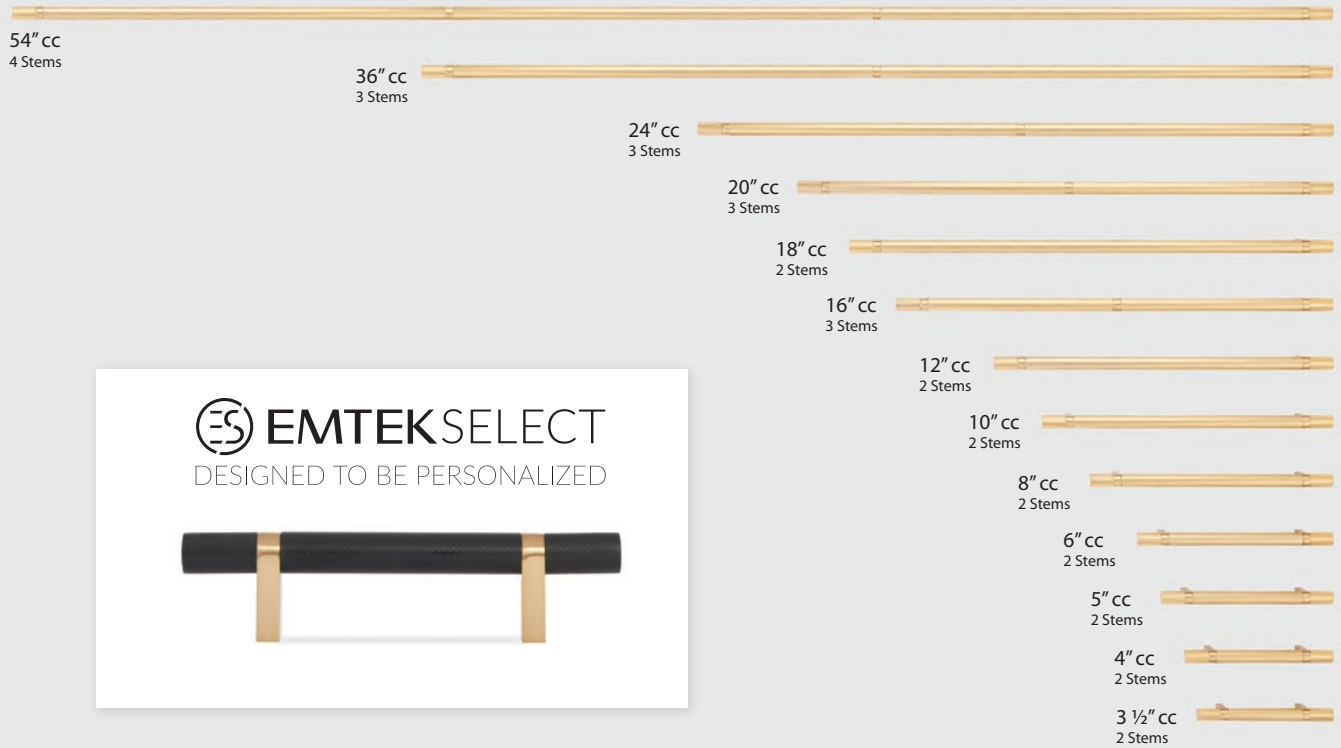

SELECT BAR CABINET PULL

SELECT BAR CABINET PULL

Product Code	C-To-C	Overall	Width(W)	Projection(P)	Stem	List Price
84152	3 1/2"	5 3/4"	1/2"	1 3/8"	2	$38.00
84153	4"	6 1/4"	1/2"	1 3/8"	2	$40.00
84154	5"	7 1/4"	1/2"	1 3/8"	2	$45.00
84155	6"	8 1/4"	1/2"	1 3/8"	2	$50.00
84156	8"	10 1/4"	1/2"	1 3/8"	2	$54.00
84157	10"	12 1/4"	1/2"	1 3/8"	2	$68.00
84158	12"	14 1/4"	1/2"	1 3/8"	2	$72.00
84159	16"	18 1/4"	1/2"	1 3/8"	3	$83.00
84162	18"	20 1/4"	1/2"	1 3/8"	2	$89.00
84160	20"	22 1/4"	1/2"	1 3/8"	3	$95.00
84161	24"	26 1/4"	1/2"	1 3/8"	3	$104.00
84163	36"	38 1/4"	1/2"	1 3/8"	3	$137.00
84164	54"	56 1/4"	1/2"	1 3/8"	4	$205.00