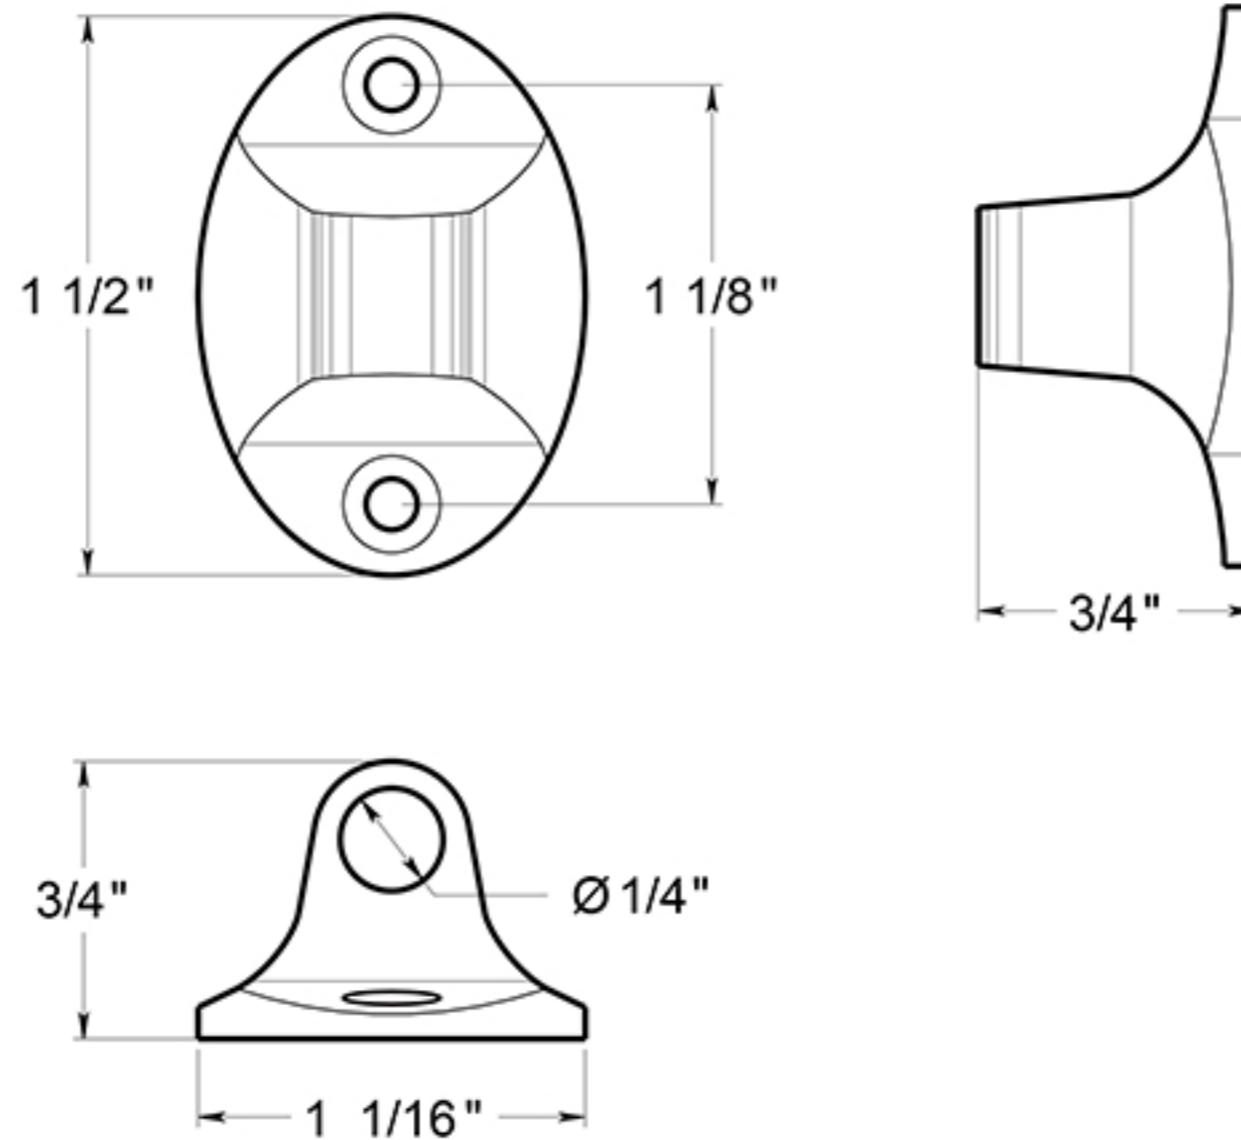

CHEB

CABIN HOOK EYE FOR BRITISH STYLE / SOLID BRASS

DRAWING NOT TO SCALE

NOTE: Deltana reserves the right to constantly improve its products and is not responsible for differences between the product in-hand and the specifications contained in this drawing. We do not recommend to pre-drill holes or pre-cut woods or metals based on the drawing information if the veracity of the specifications has not been proven by the live product.