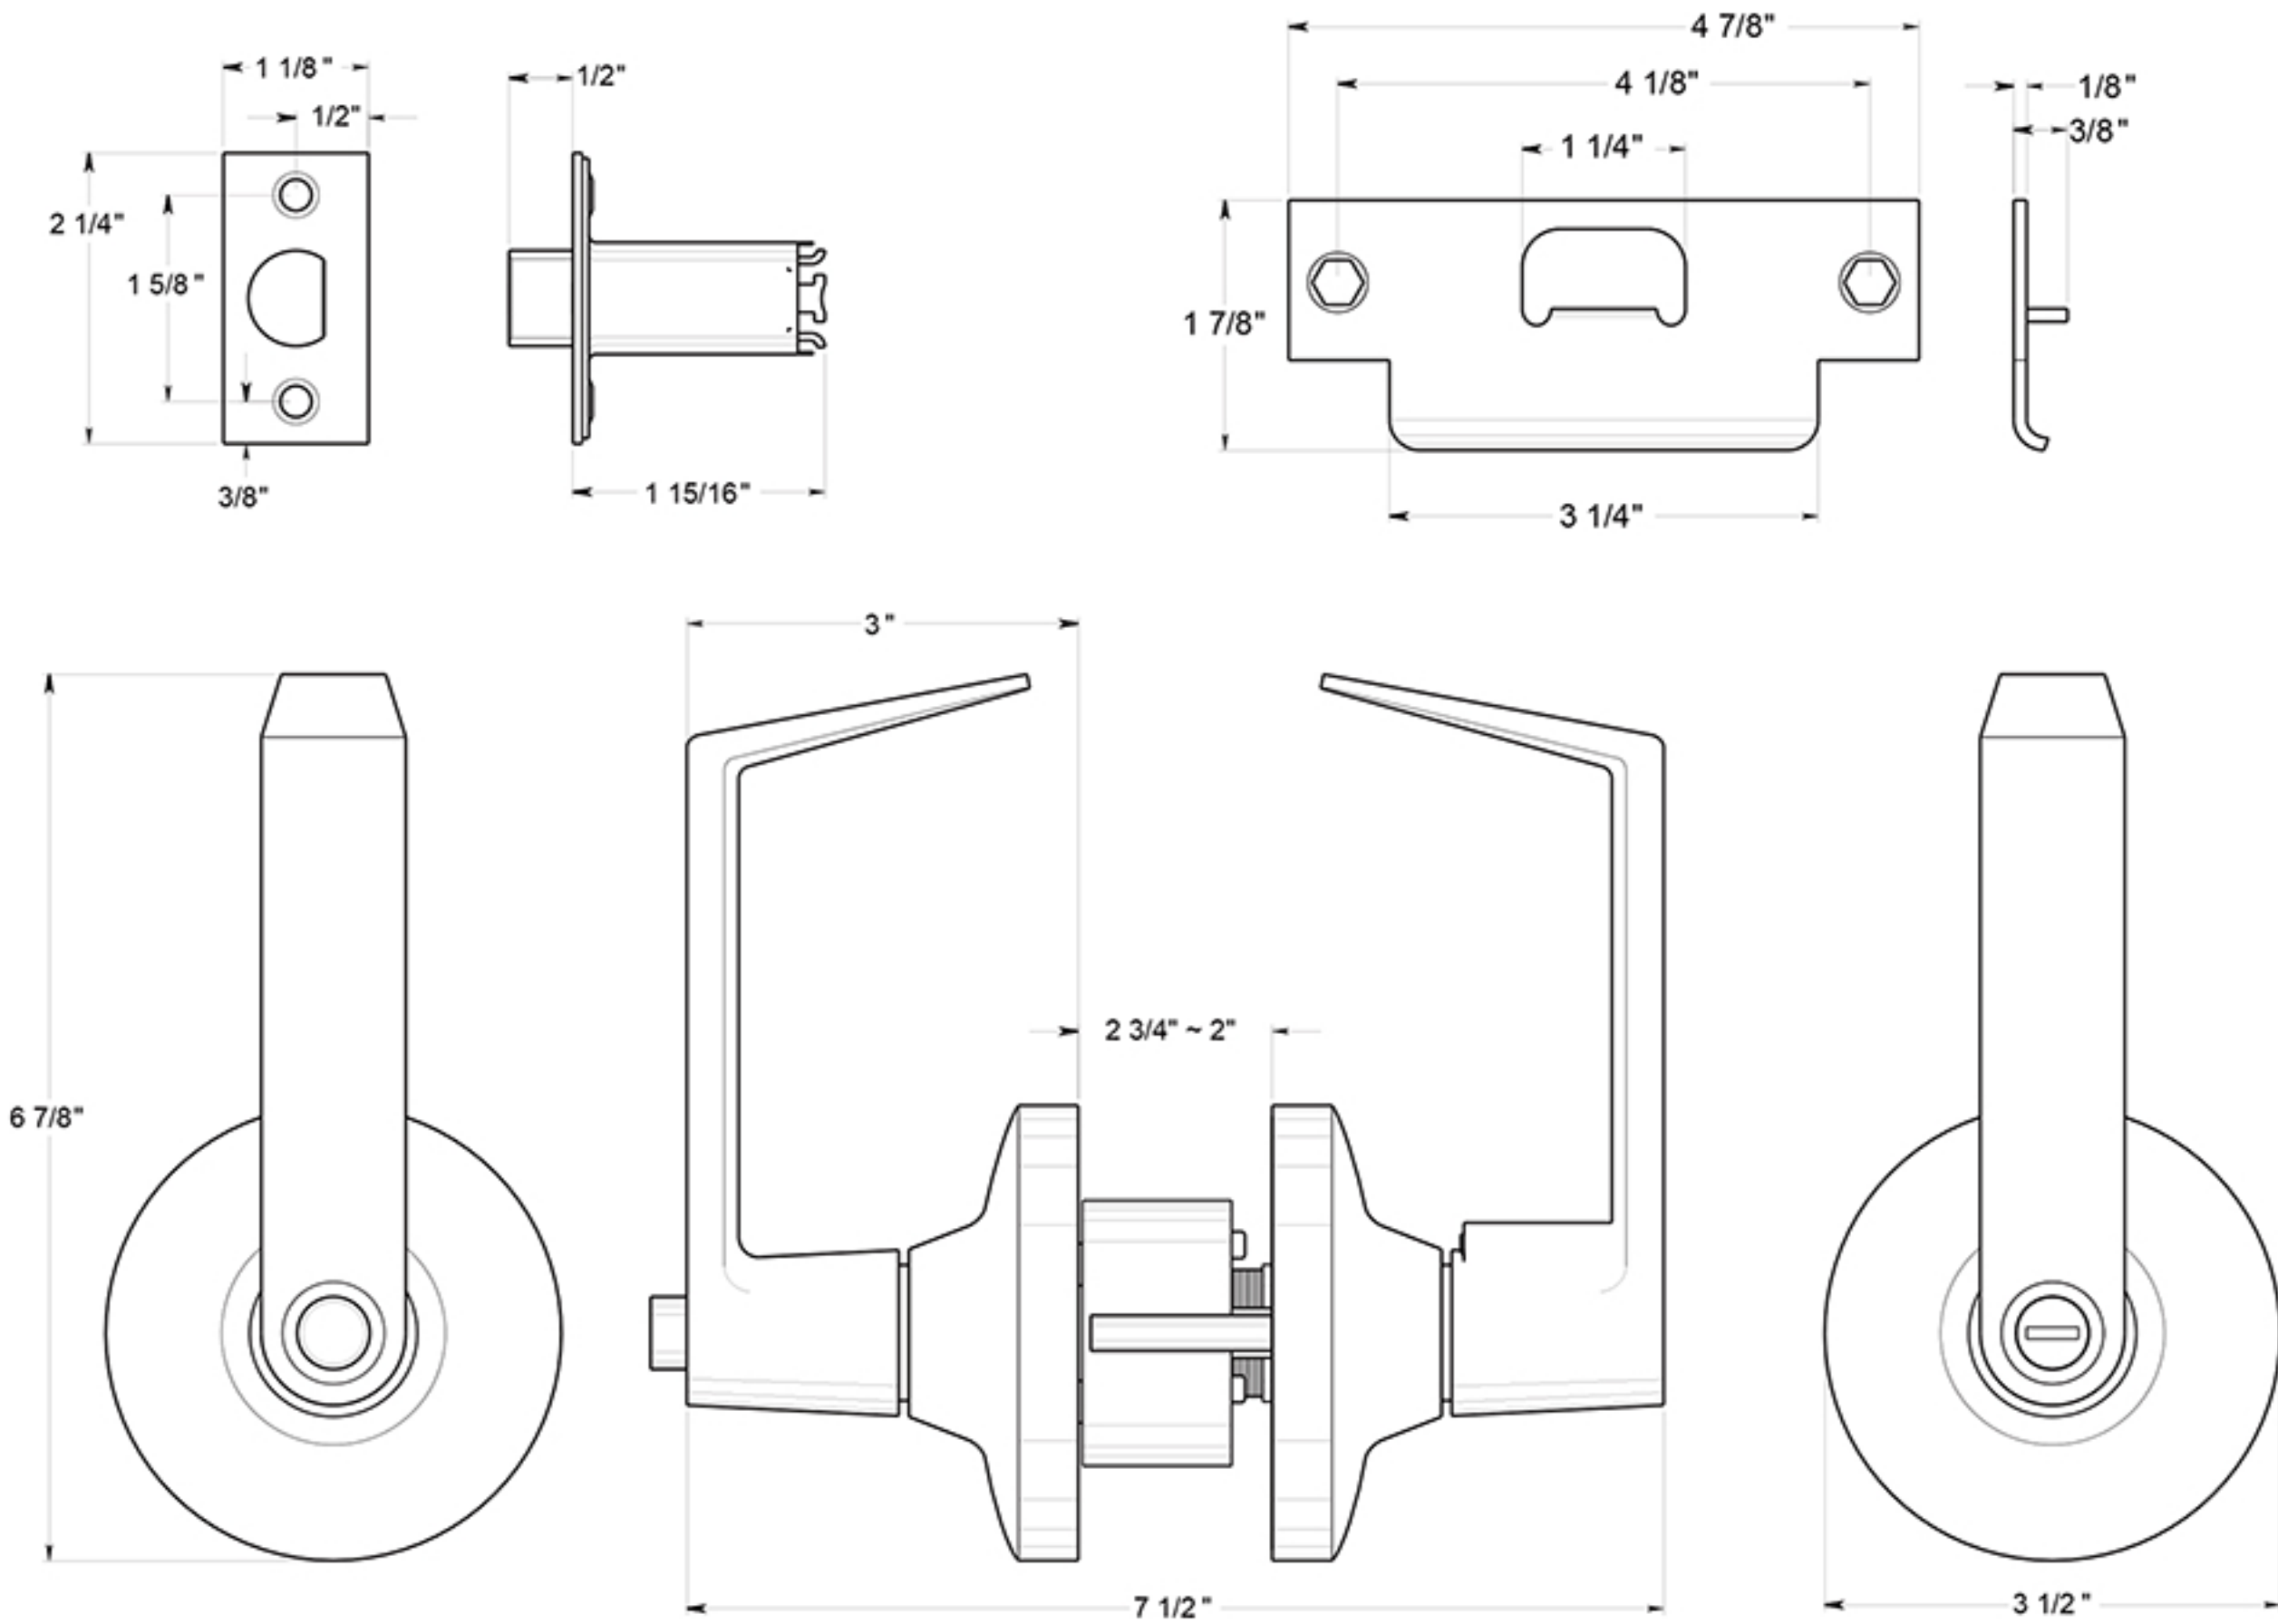

CL502FLC

CLARENDON LEVER / PRIVACY / COMMERCIAL GRADE 1 / STEEL & ZINC

DRAWING NOT TO SCALE

NOTE: Deltana reserves the right to constantly improve its products and is not responsible for differences between the product in-hand and the specifications contained in this drawing. We do not recommend to pre-drill holes or pre-cut woods or metals based on the drawing information if the veracity of the specifications has not been proven by the live product.