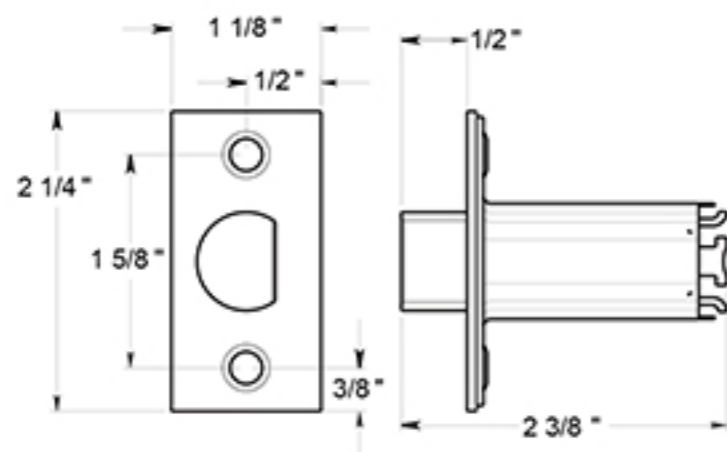

CL509ECCNC

LEVERSET / CLARENDON / CLASSROOM / IC CORE / COMMERCIAL GRADE 2 / STEEL & ZINC

DRAWING NOT TO SCALE

NOTE: Deltana reserves the right to constantly improve its products and is not responsible for differences between the product in-hand and the specifications contained in this drawing. We do not recommend to pre-drill holes or pre-cut woods or metals based on the drawing information if the veracity of the specifications has not been proven by the live product.