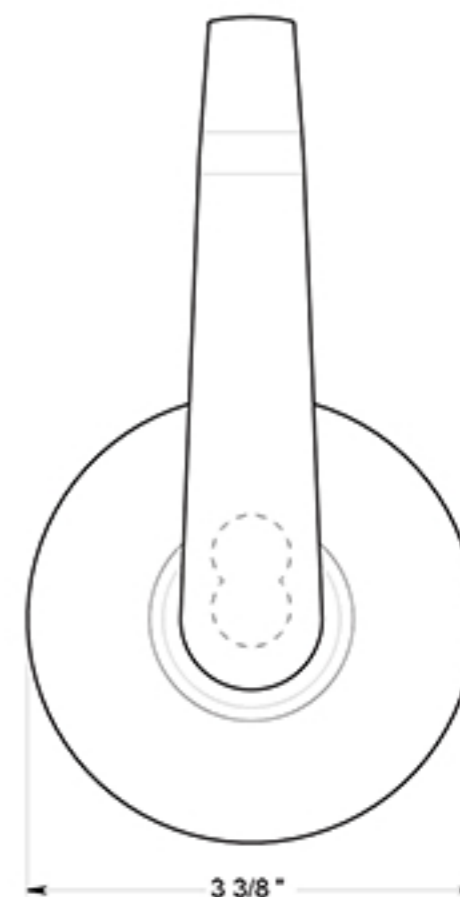

CL509ECCNC

LEVERSET / CLARENDON / CLASSROOM / IC CORE / COMMERCIAL GRADE 2 / STEEL & ZINC

DRAWING NOT TO SCALE

NOTE: Deltana reserves the right to constantly improve its products and is not responsible for differences between the product in-hand and the specifications contained in this drawing. We do not recommend to pre-drill holes or pre-cut woods or metals based on the drawing information if the veracity of the specifications has not been proven by the live product.