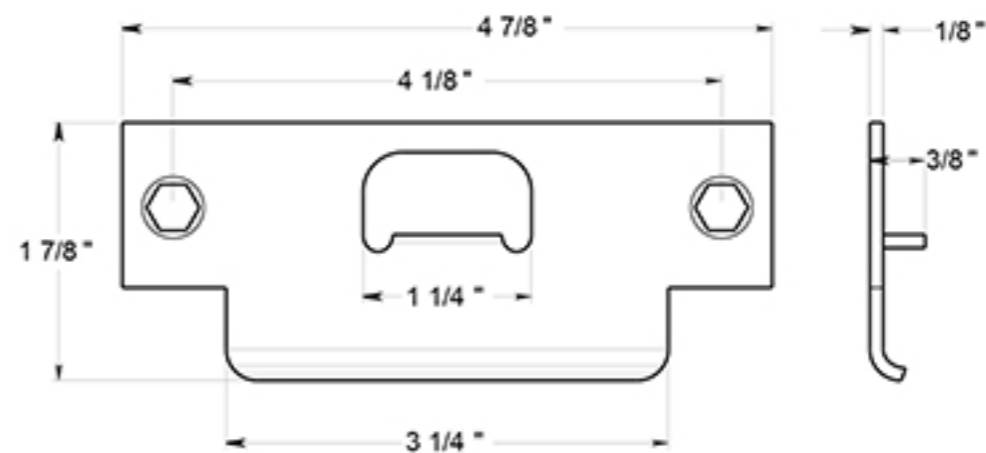

CL509ECCNC

LEVERSET / CLARENDON / CLASSROOM / IC CORE / COMMERCIAL GRADE 2 / STEEL & ZINC

DRAWING NOT TO SCALE

NOTE: Deltana reserves the right to constantly improve its products and is not responsible for differences between the product in-hand and the specifications contained in this drawing. We do not recommend to pre-drill holes or pre-cut woods or metals based on the drawing information if the veracity of the specifications has not been proven by the live product.