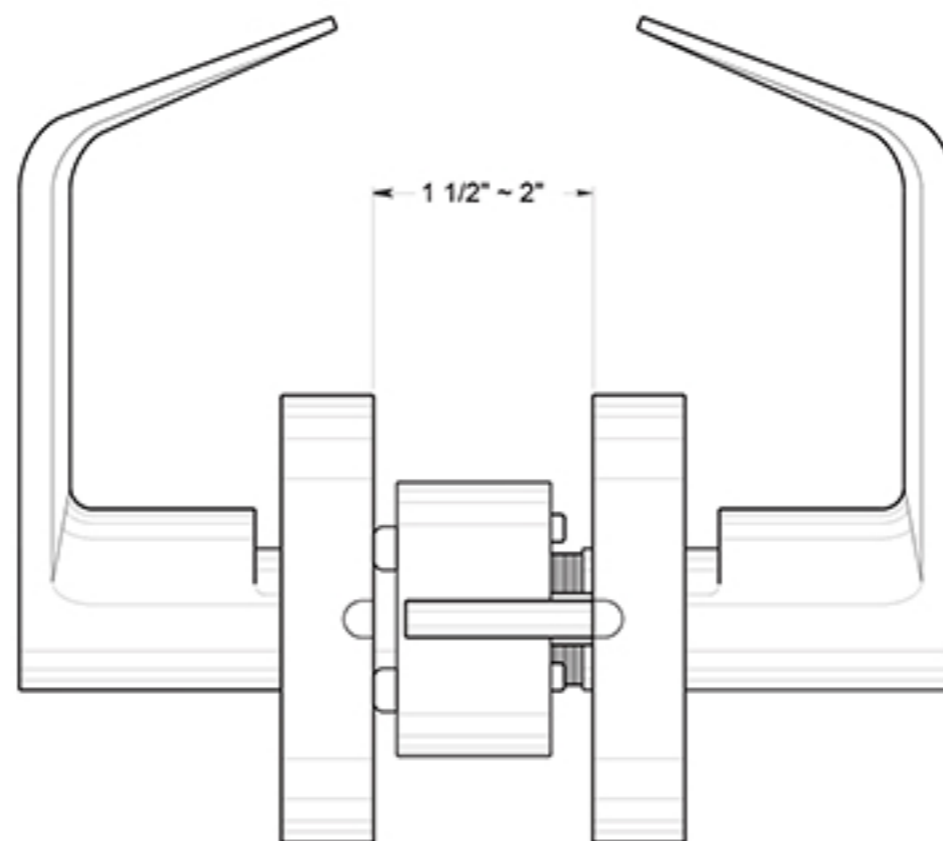

CL509ECCNC

LEVERSET / CLARENDON / CLASSROOM / IC CORE / COMMERCIAL GRADE 2 / STEEL & ZINC

DRAWING NOT TO SCALE

NOTE: Deltana reserves the right to constantly improve its products and is not responsible for differences between the product in-hand and the specifications contained in this drawing. We do not recommend to pre-drill holes or pre-cut woods or metals based on the drawing information if the veracity of the specifications has not been proven by the live product.