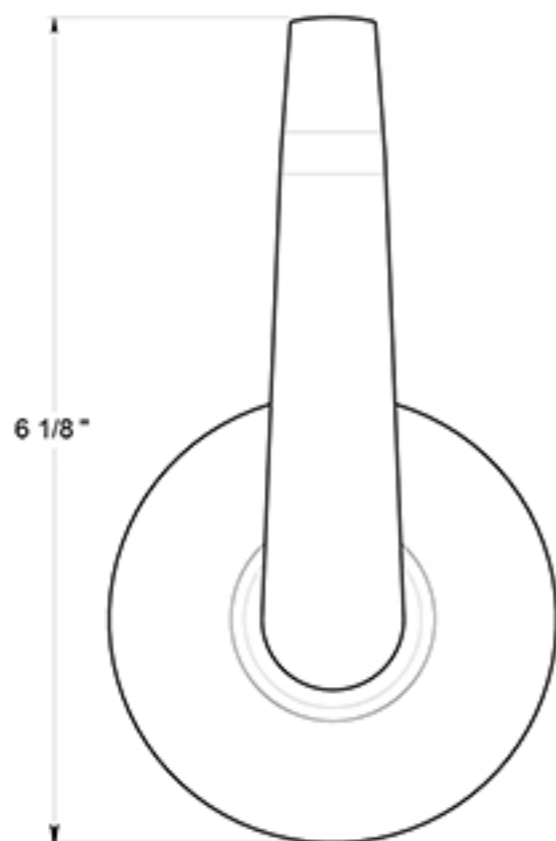

CL509ECCNC

LEVERSET / CLARENDON / CLASSROOM / IC CORE / COMMERCIAL GRADE 2 / STEEL & ZINC

DRAWING NOT TO SCALE

NOTE: Deltana reserves the right to constantly improve its products and is not responsible for differences between the product in-hand and the specifications contained in this drawing. We do not recommend to pre-drill holes or pre-cut woods or metals based on the drawing information if the veracity of the specifications has not been proven by the live product.