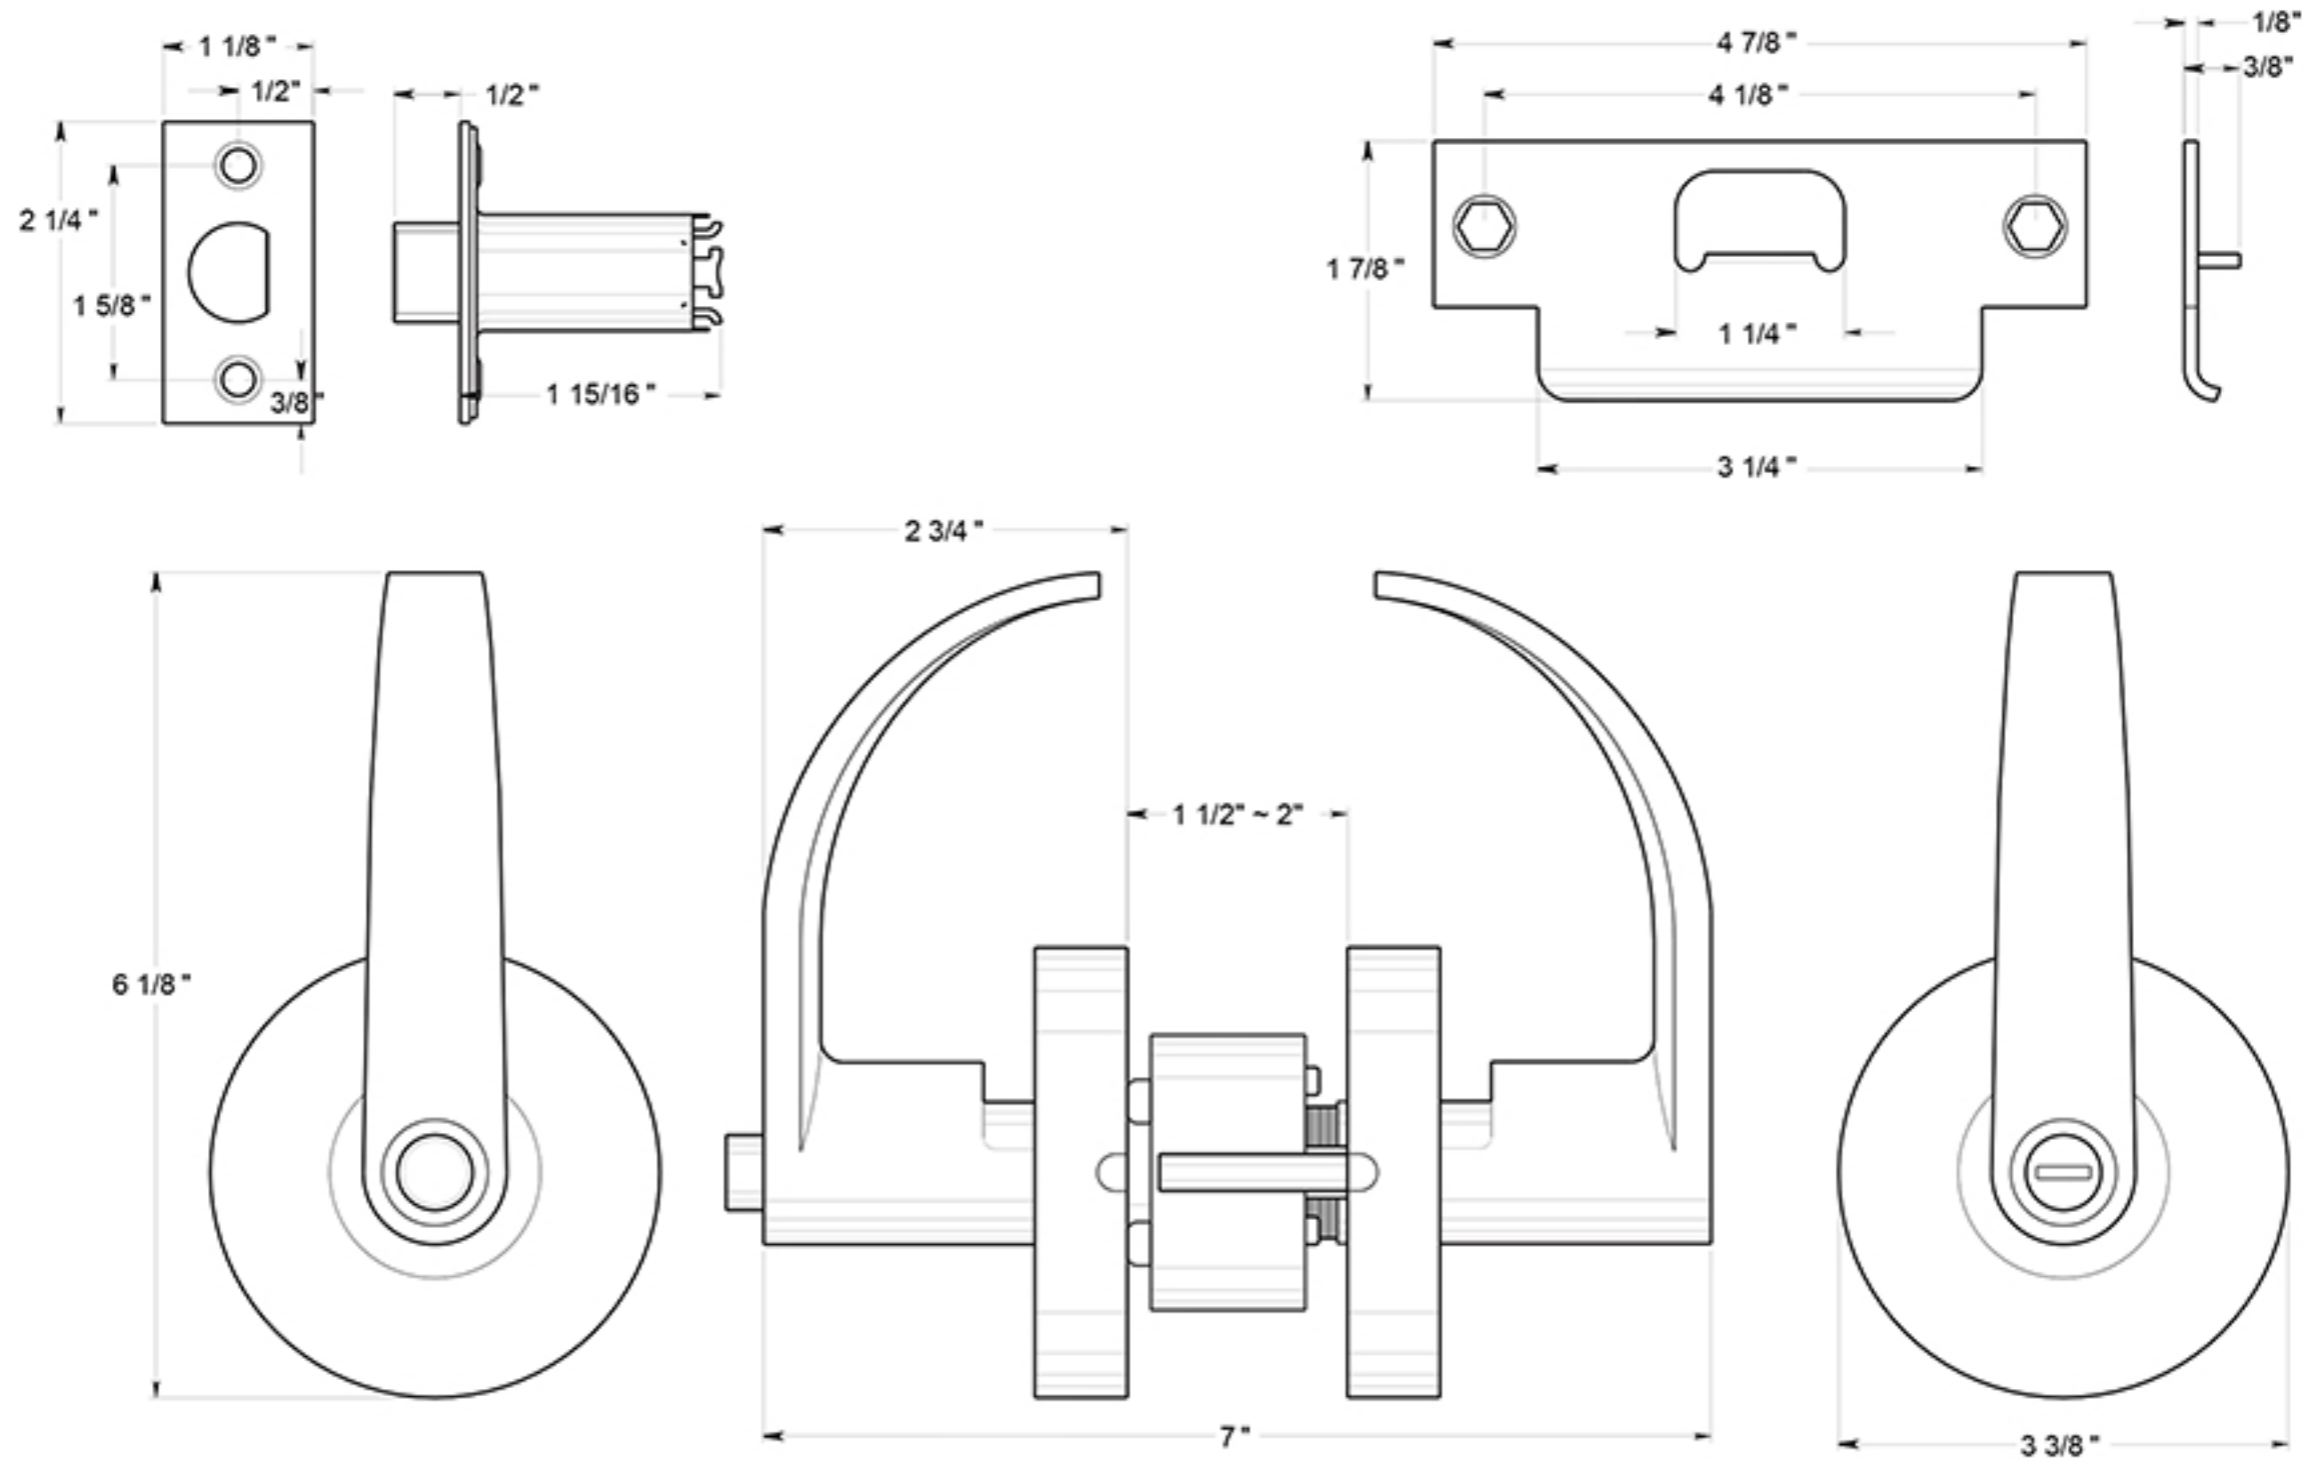

CL602EVC

LEVERSET / CURVED / PRIVACY / COMMERCIAL GRADE 2 / STEEL & ZINC

DRAWING NOT TO SCALE

NOTE: Deltana reserves the right to constantly improve its products and is not responsible for differences between the product in-hand and the specifications contained in this drawing. We do not recommend to pre-drill holes or pre-cut woods or metals based on the drawing information if the veracity of the specifications has not been proven by the live product.