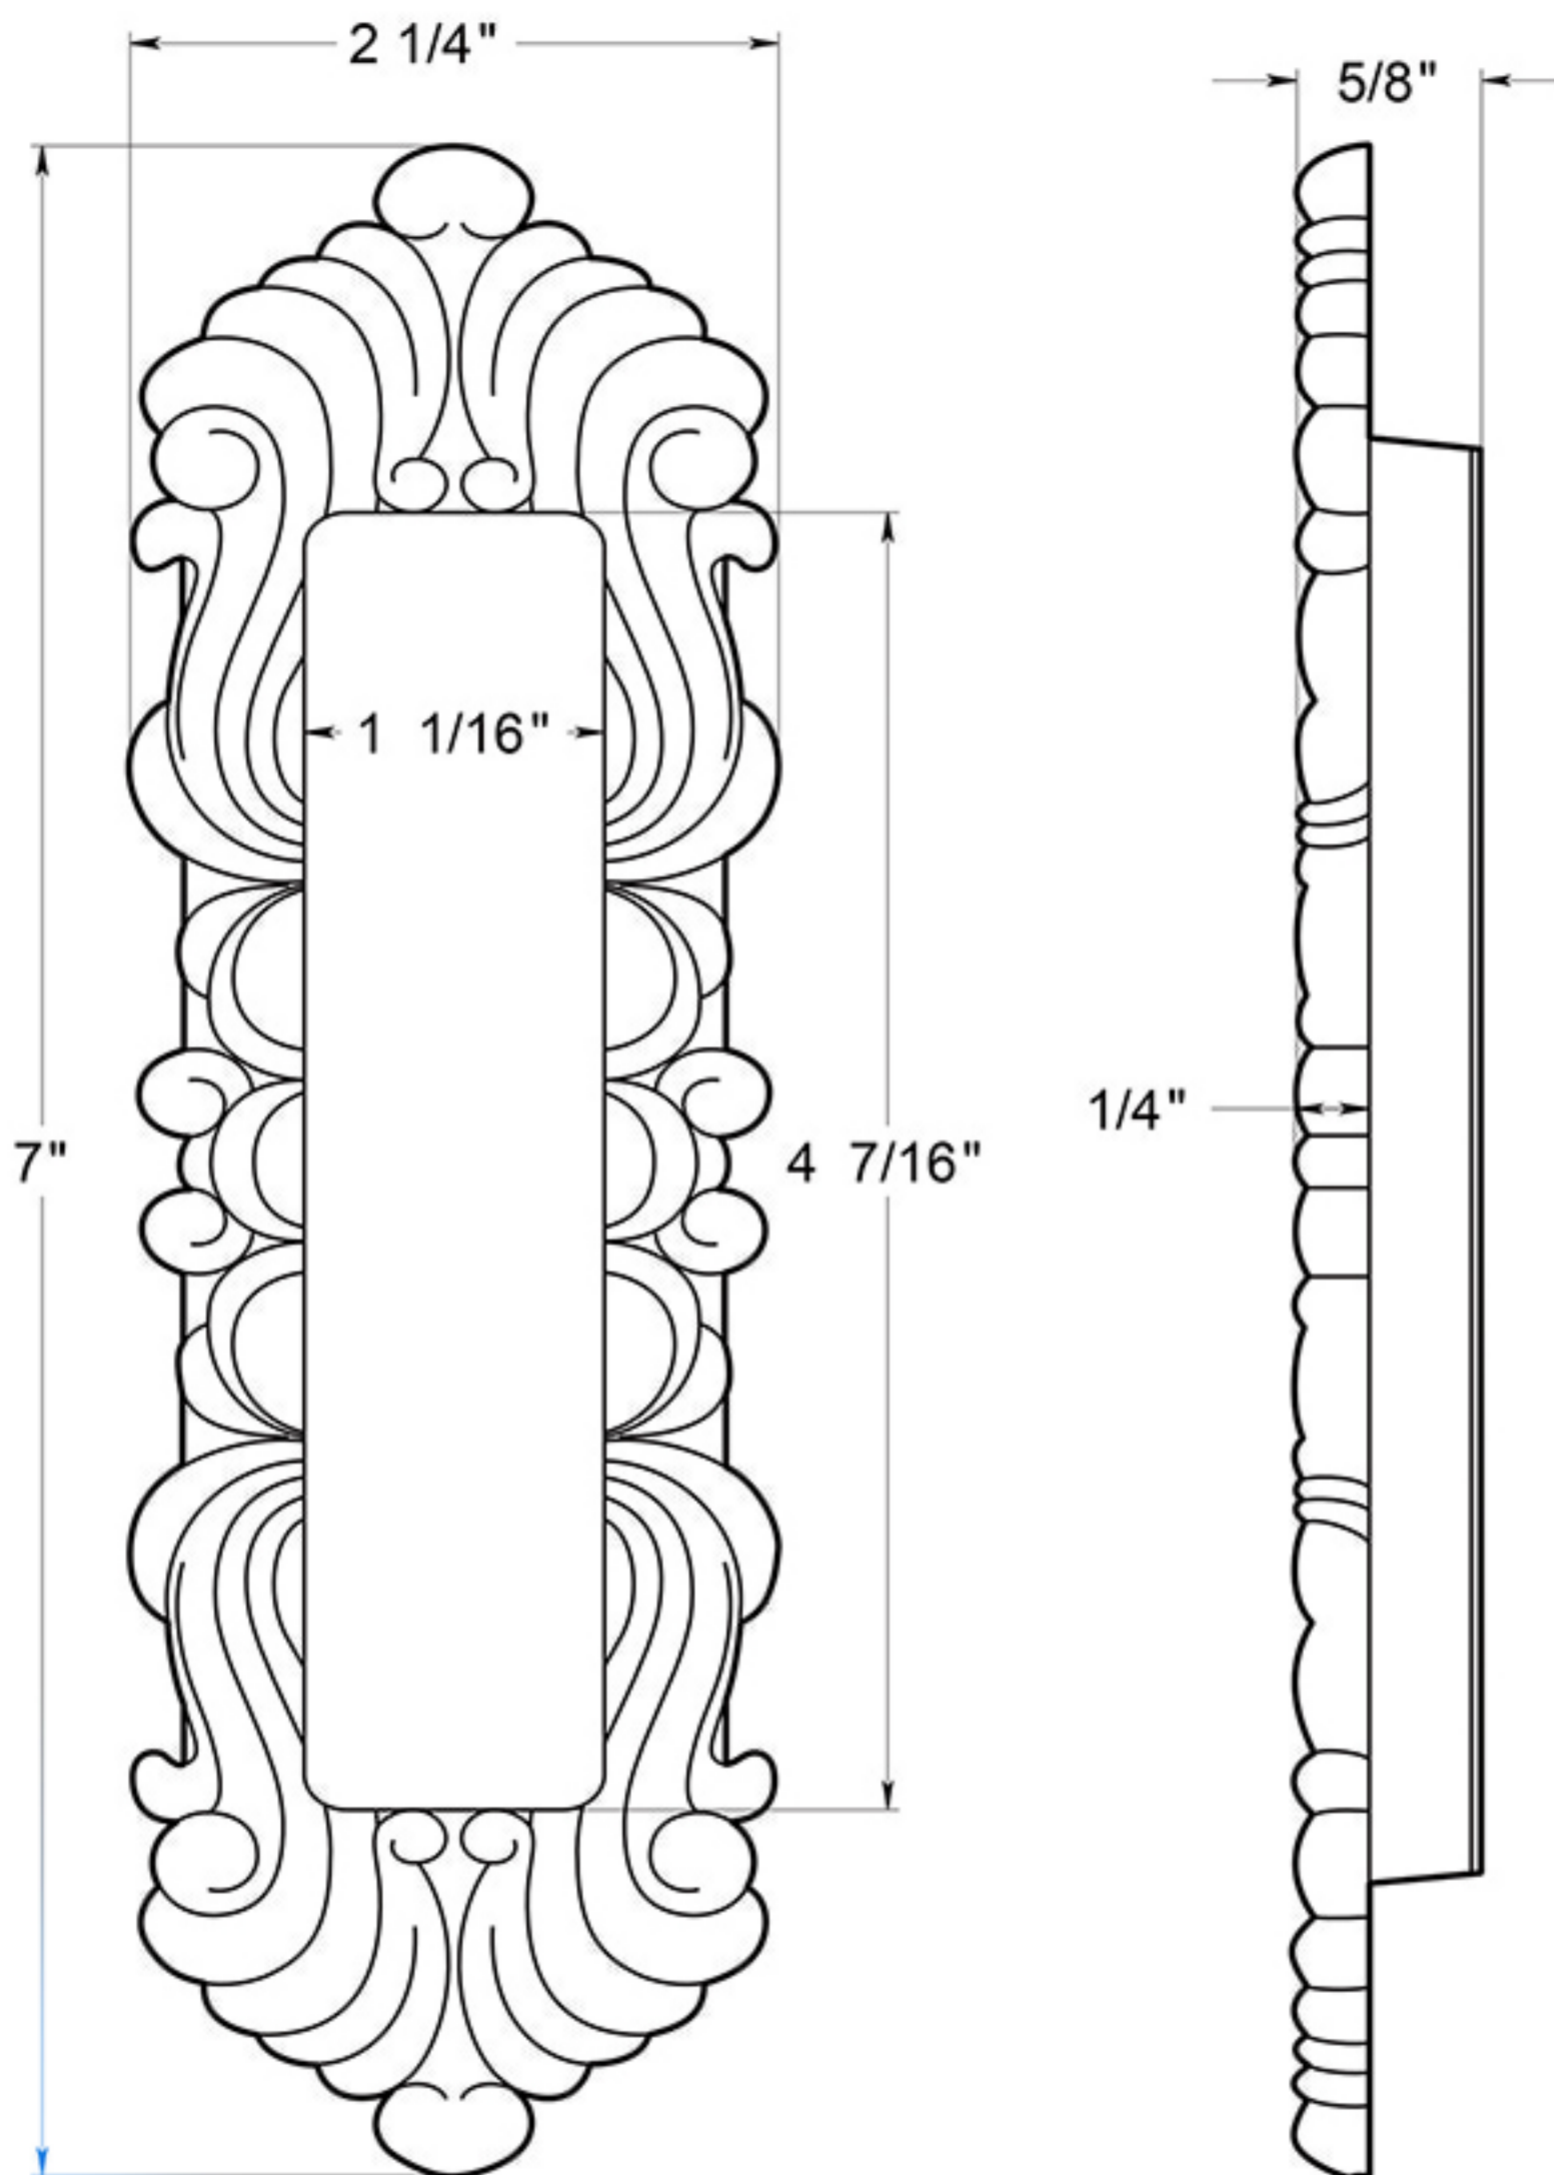

FPV7178

7" x 2-1/4" VICTORIAN FLUSH PULL / SOLID BRASS

DRAWING NOT TO SCALE

NOTE: Deltana reserves the right to constantly improve its products and is not responsible for differences between the product in-hand and the specifications contained in this drawing. We do not recommend to pre-drill holes or pre-cut woods or metals based on the drawing information if the veracity of the specifications has not been proven by the live product.