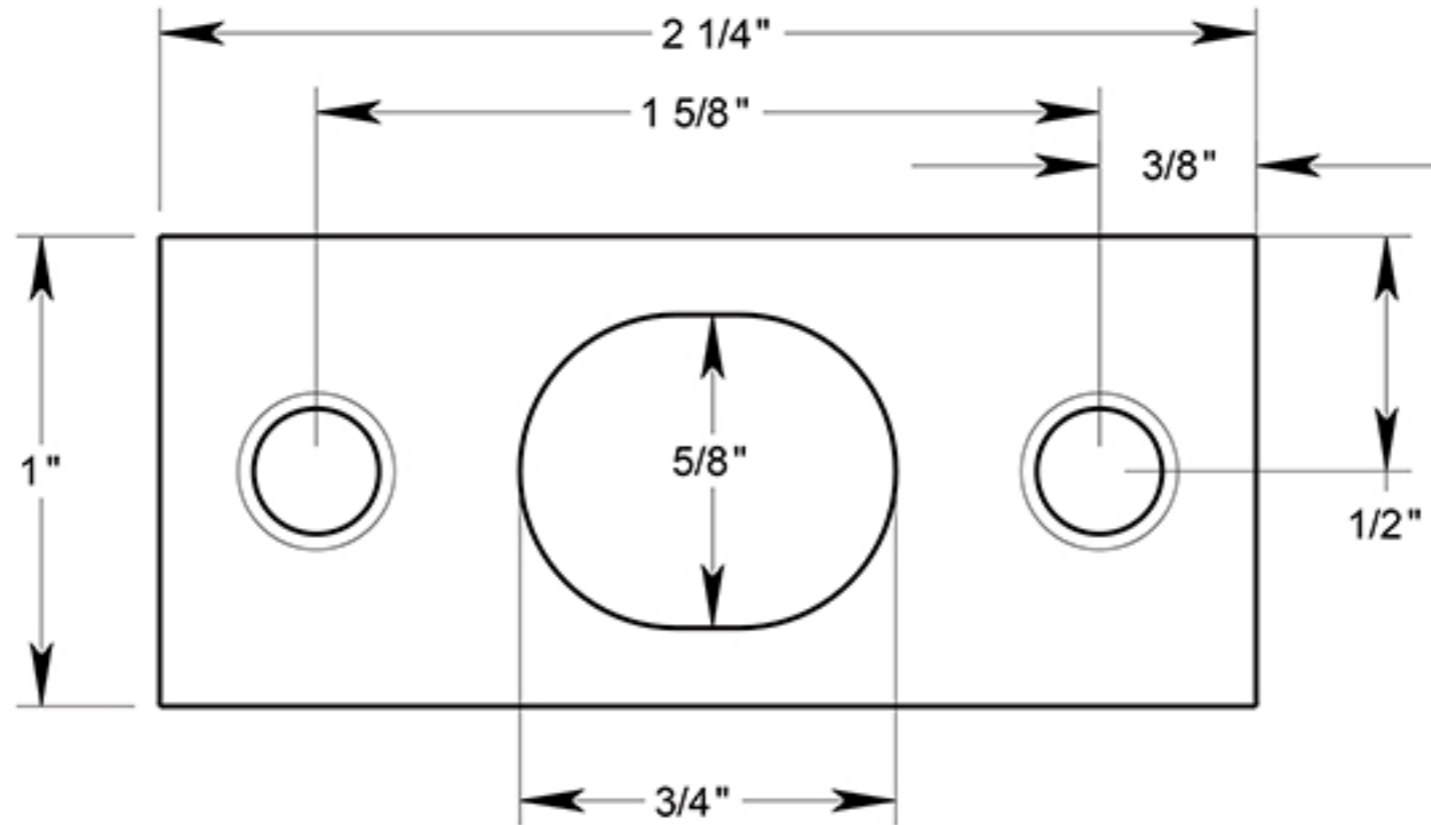

# SP12EFB

STRIKE PLATE FOR EXTENSION FLUSH BOLT / SOLID BRASS

DRAWING NOT TO SCALE

NOTE: Deltana reserves the right to constantly improve its products and is not responsible for differences between the product in-hand and the specifications contained in this drawing. We do not recommend to pre-drill holes or pre-cut woods or metals based on the drawing information if the veracity of the specifications has not been proven by the live product.