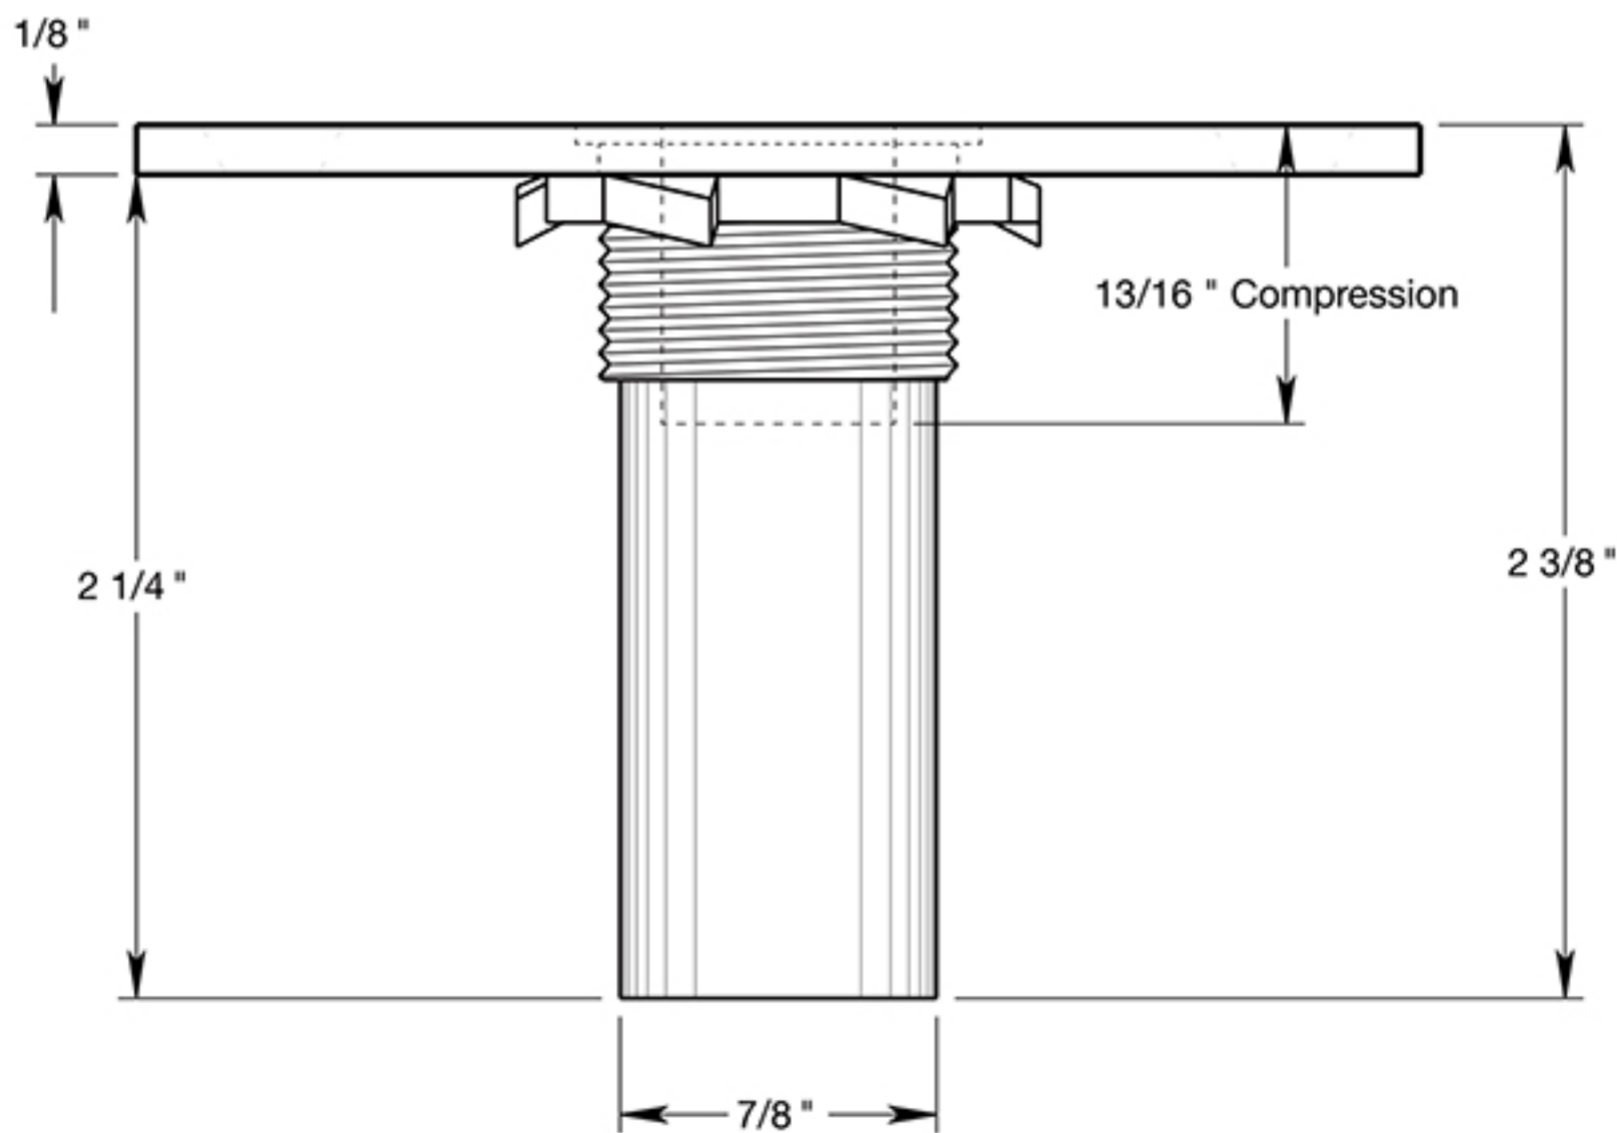

# SPDP35S

DUST PROOF STRIKE WITH SAFETY LOCK / SOLID BRASS

DRAWING NOT TO SCALE

NOTE: Deltana reserves the right to constantly improve its products and is not responsible for differences between the product in-hand and the specifications contained in this drawing. We do not recommend to pre-drill holes or pre-cut woods or metals based on the drawing information if the veracity of the specifications has not been proven by the live product.