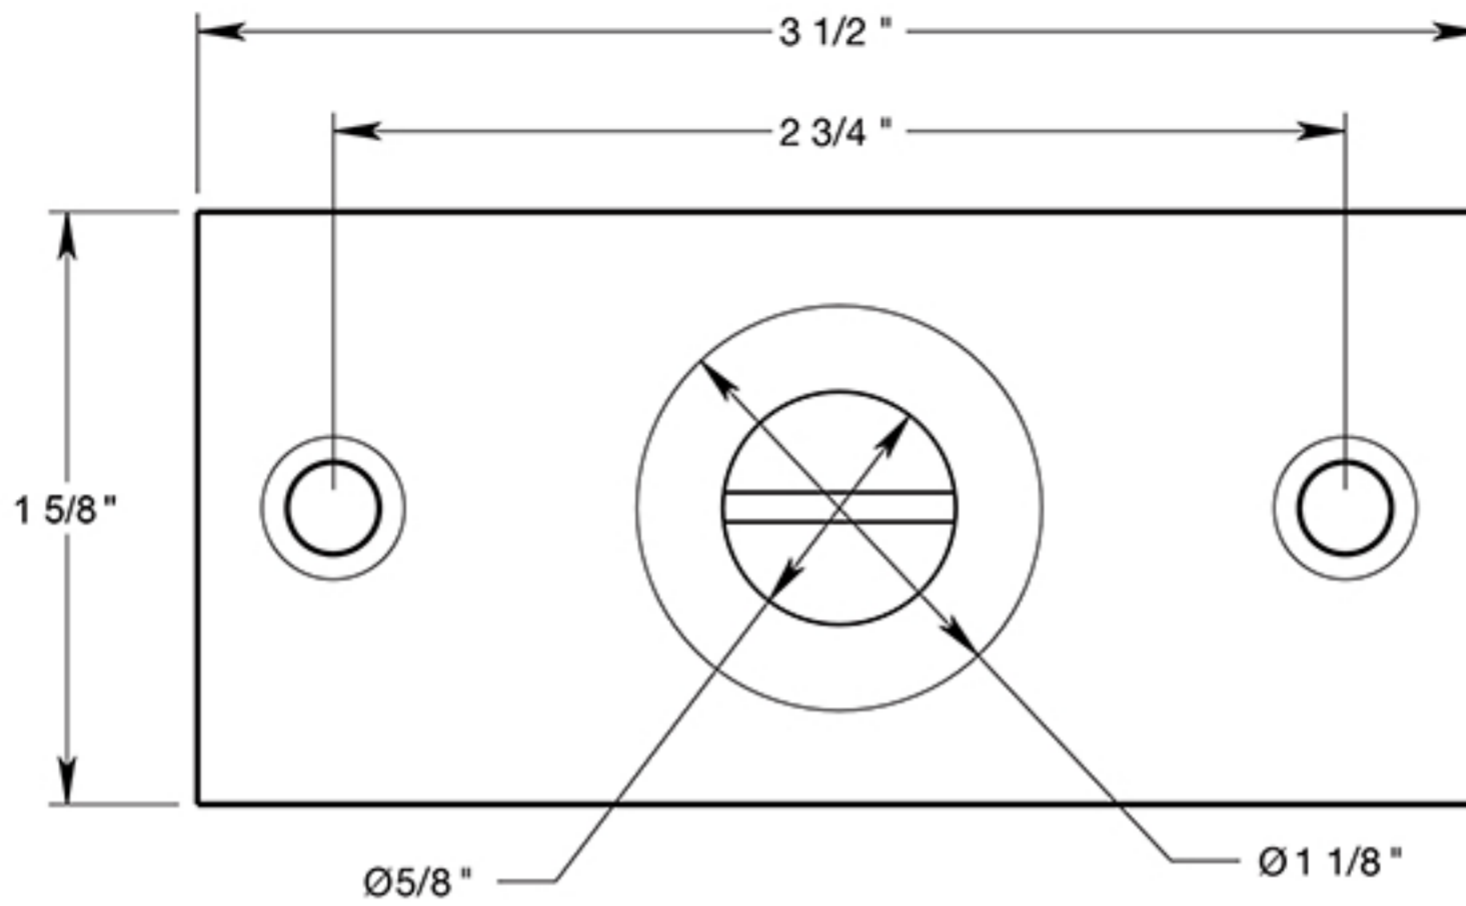

# SPDP35S

DUST PROOF STRIKE WITH SAFETY LOCK / SOLID BRASS

DRAWING NOT TO SCALE

NOTE: Deltana reserves the right to constantly improve its products and is not responsible for differences between the product in-hand and the specifications contained in this drawing. We do not recommend to pre-drill holes or pre-cut woods or metals based on the drawing information if the veracity of the specifications has not been proven by the live product.