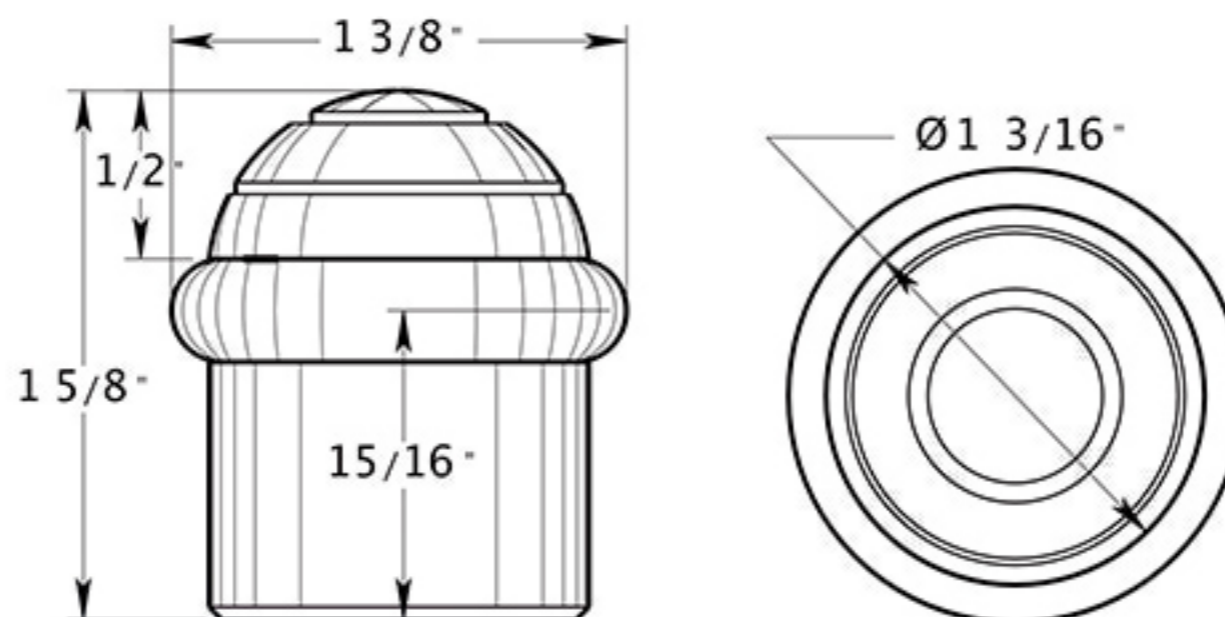

UFBD4505

1-1/2" UNIVERSAL FLOOR BUMPER / ROUND / DOME CAP / SOLID BRASS

DRAWING NOT TO SCALE

NOTE: Deltana reserves the right to constantly improve its products and is not responsible for differences between the product in-hand and the specifications contained in this drawing. We do not recommend to pre-drill holes or pre-cut woods or metals based on the drawing information if the veracity of the specifications has not been proven by the live product.