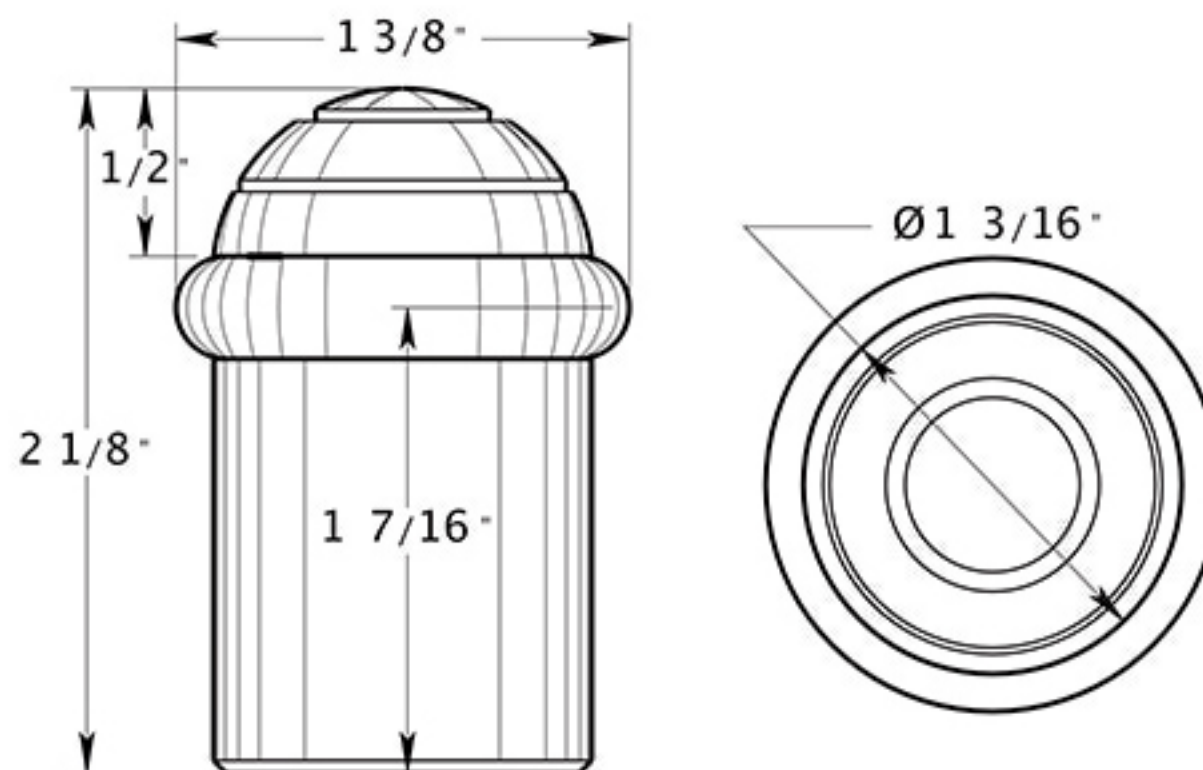

UFBD5000

2" UNIVERSAL FLOOR BUMPER / ROUND / DOME CAP / SOLID BRASS

DRAWING NOT TO SCALE

NOTE: Deltana reserves the right to constantly improve its products and is not responsible for differences between the product in-hand and the specifications contained in this drawing. We do not recommend to pre-drill holes or pre-cut woods or metals based on the drawing information if the veracity of the specifications has not been proven by the live product.