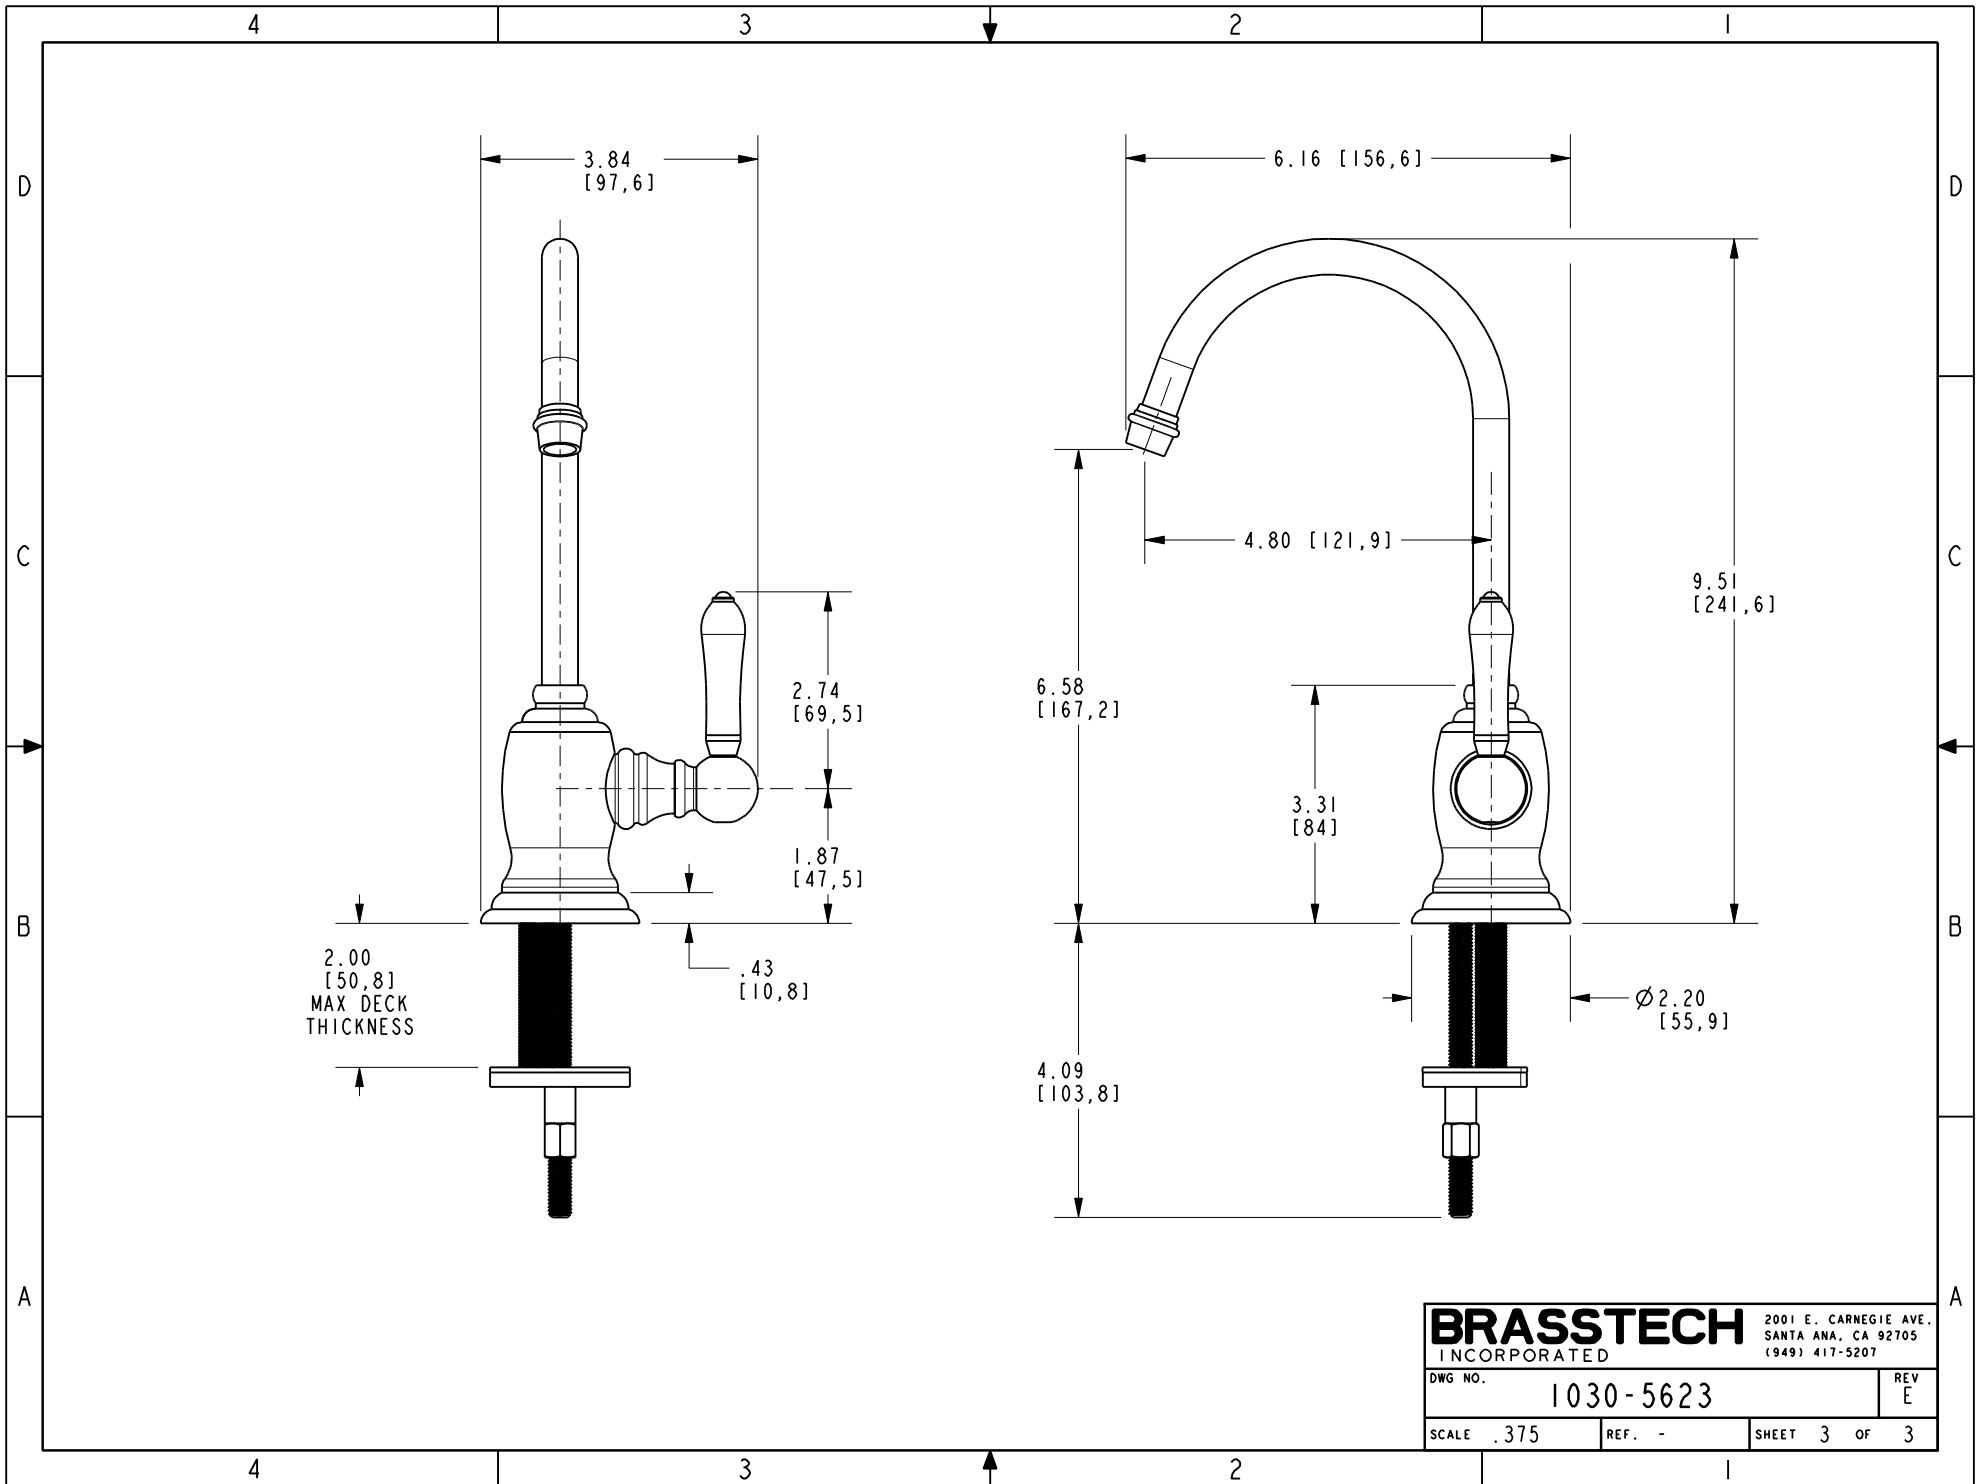

BRASSTECH 2001 E. CARNEGIE AVE.
 INCORPORATED SANTA ANA, CA 92705
 (949) 417-5207

DWG NO.	1030-5623	REV	E
SCALE	.313	REF.	-
SHEET 2		OF 3	

BRASSTECH		2001 E. CARNEGIE AVE. SANTA ANA, CA 92705 (949) 417-5207	
DWG NO.	1030-5623	REV	E
SCALE	.375	REF.	-
SHEET 3		OF 3	