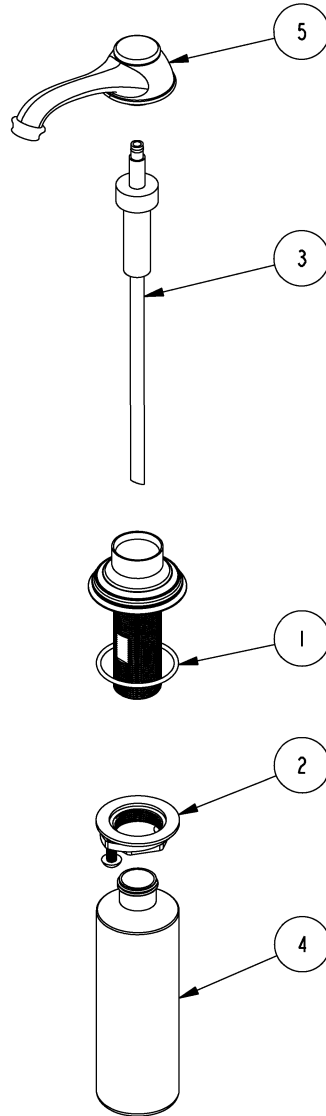

## REPLACEMENT PARTS

ITEM	PT/ASSY	SPECIFY FINISH	DESCRIPTION
1	91762		O-RING, #2-132, EP, 50 DURO - GREY
2	1-393		1-1/8 18 UNEF MOUNTING KIT
3	125-8		SOAP DISPENSER PUMP ASM
4	125-9		SOAP DISPENSER BOTTLE
5	20-374	YES	SOAP PUMP HEAD ASM TRAD