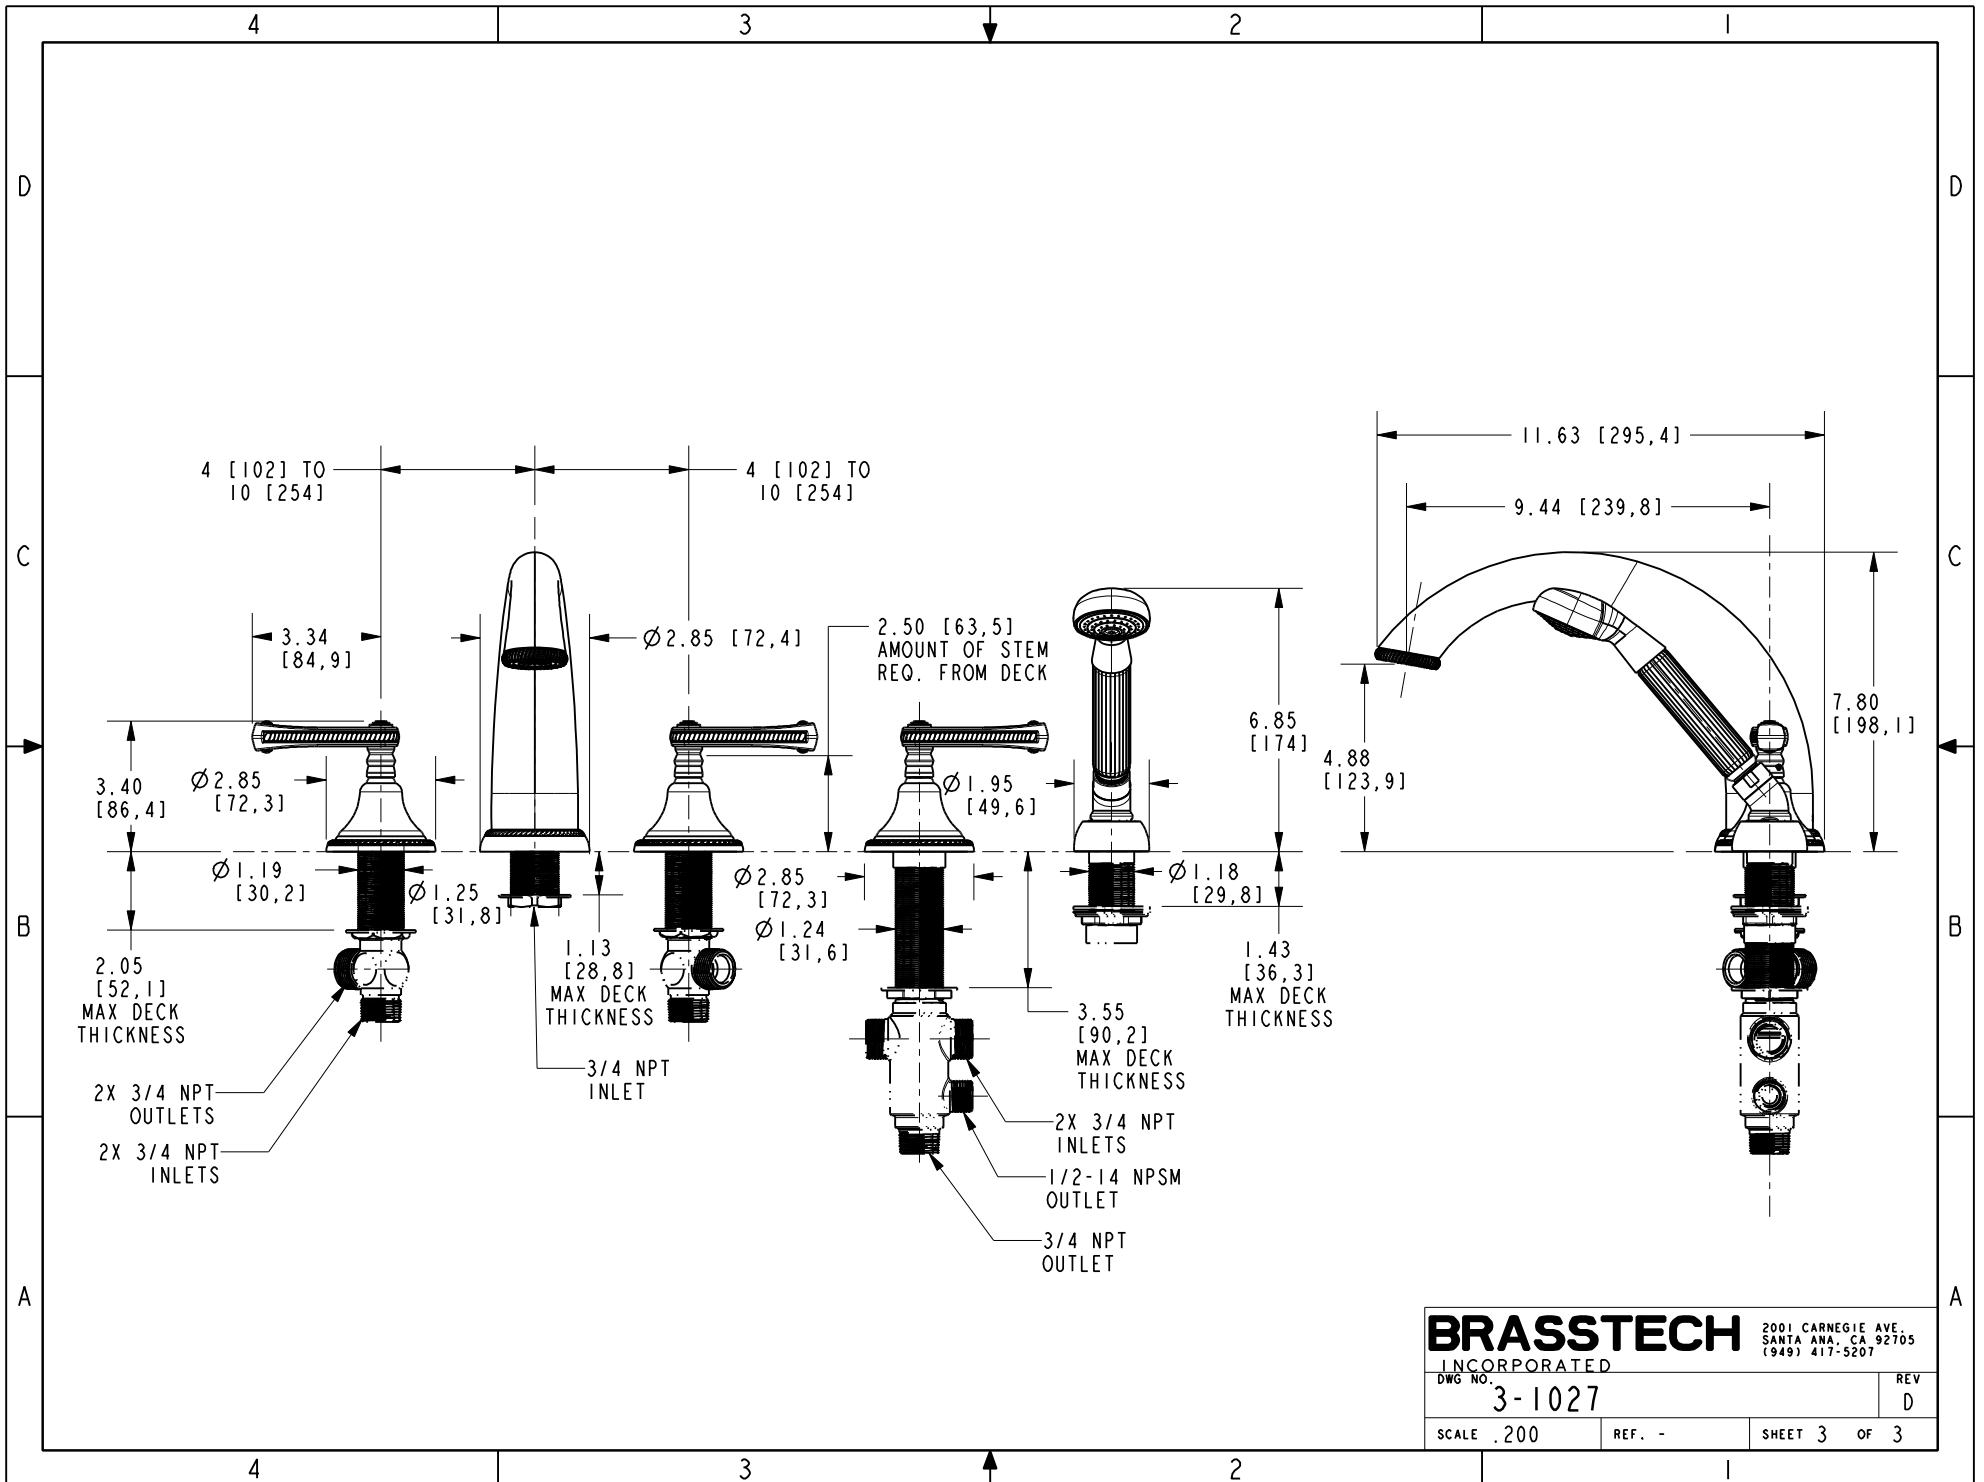

PN: 1-507  
SOLD SEPARATELY

SCALE .125

<b>BRASSTECH</b>		2001 CARNEGIE AVE. SANTA ANA, CA 92705 (949) 417-5207	
INCORPORATED			
DWG NO.	3-1027	REV	D
SCALE .175	REF. -	SHEET 2 OF 3	

**BRASSTECH** INCORPORATED  
 2001 CARNEGIE AVE.  
 SANTA ANA, CA 92705  
 (949) 417-5207

DWG NO. 3-1027

REV D

SCALE .200 REF. - SHEET 3 OF 3