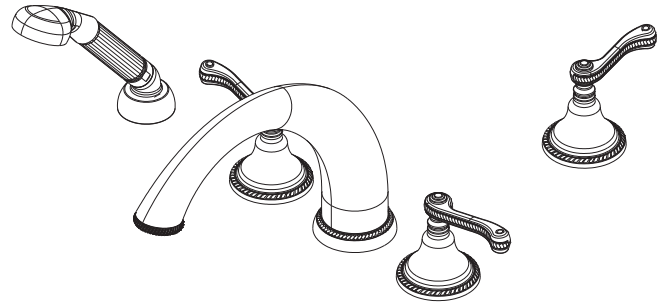

**Features**

- Solid brass construction
- ADA compliant traditional lever handles
- 4-7/8" (12.4 cm) spout height at outlet
- 9-7/16" (24.0 cm) spout reach (c-c)
- Intended for use with Newport Brass rough valve kit (Required Accessory) which incorporates the following:
  - Brass valve bodies and quick-connect spout fitting
  - Quarter-turn washerless ceramic disc 3/4" valve cartridges
  - Diverter valve and hoses as needed for handshower

**Roman Tub with Handshower Deck Trim**

**3-1027**

**Colors / Finishes**

- 15: Polished Nickel
- 15S: Satin Nickel
- 26: Polished Chrome
- 10B: Oil Rubbed Bronze
- Other: Refer to the Newport Brass catalog for additional color/finish options.

**Required Accessory:**

Trim, above, and Rough Valve Kit, below, must both be specified.

Application	Roman Tub			Roman Tub with Handshower					
	Hot Valve	Cold Valve	Spout Quick-Connect Fitting	Hot Valve	Cold Valve	Spout Quick-Connect Fitting	Poly-Braided Hose	Handshower Diverter	H/S Flange Hardware
Inlet/Outlet Size	3/4"	3/4"	3/4"	3/4"	3/4"	3/4"	1/2"	3/4" / 1/2"	-
Part Number	<input type="checkbox"/> 1-506			<input type="checkbox"/> 1-507					
Image									

**Product Specification:**

Add "Color / Finish" suffix to Tub Deck Trim model number, below.

The Roman Tub with Handshower Deck Trim shall be made of solid brass construction. Roman Tub with Handshower Deck Trim shall incorporate ADA compliant traditional lever handles. Product shall incorporate a 4-7/8" (12.4 cm) spout height at outlet and a 9-7/16" (24.0 cm) spout reach (c-c). Rough valve kit shall incorporate brass valve bodies with quarter-turn washerless ceramic disc 3/4" valve cartridges, a quick-connect spout fitting and a diverter valve with hoses as needed for handshower. Roman Tub with Handshower Deck Trim shall be Newport Brass Model 3-1027/\_\_\_\_ and Newport Brass rough valve kit shall be 1-507.