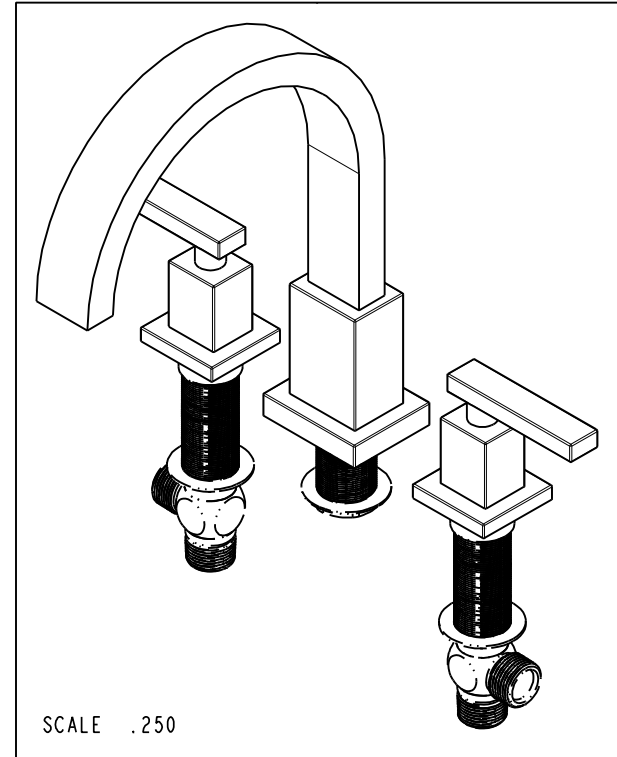

PN: 1-665
SOLD SEPARATELY

SCALE .250

BRASSTECH		2001 CARNEGIE AVE. SANTA ANA, CA 92705 (949) 417-5207	
INCORPORATED			
DWG NO.	3-2046	REV	B
SCALE .313	REF. -	SHEET 2	OF 3