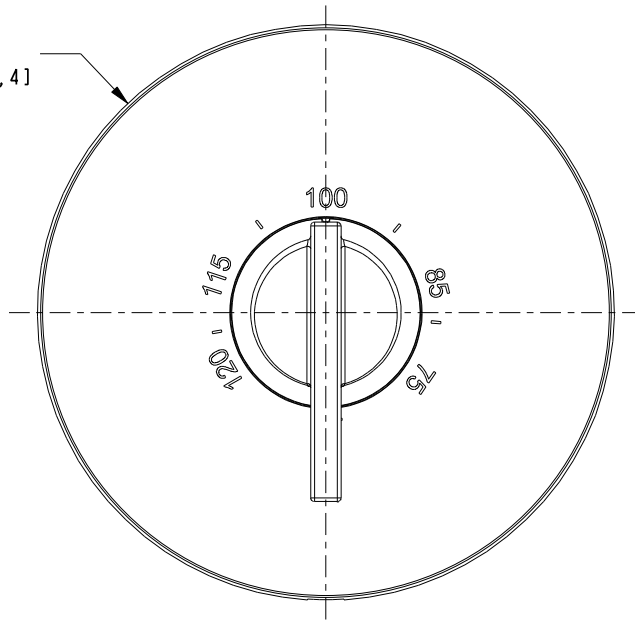

PN: 1-540
SOLD SEPARATELY

BRASSTECH		2001 CARNEGIE AVE. SANTA ANA, CA 92705 (949) 417-5207	
INCORPORATED			
DWG NO.	3-2484TR	REV	B
SCALE .438	REF. -	SHEET 2	OF 3

Ø6.00
[152,4]

BRASSTECH		2001 CARNEGIE AVE. SANTA ANA, CA 92705 (949) 417-5207	
INCORPORATED			
DWG NO.	3-2484TR		REV B
SCALE .438	REF. -	SHEET 3 OF 3	