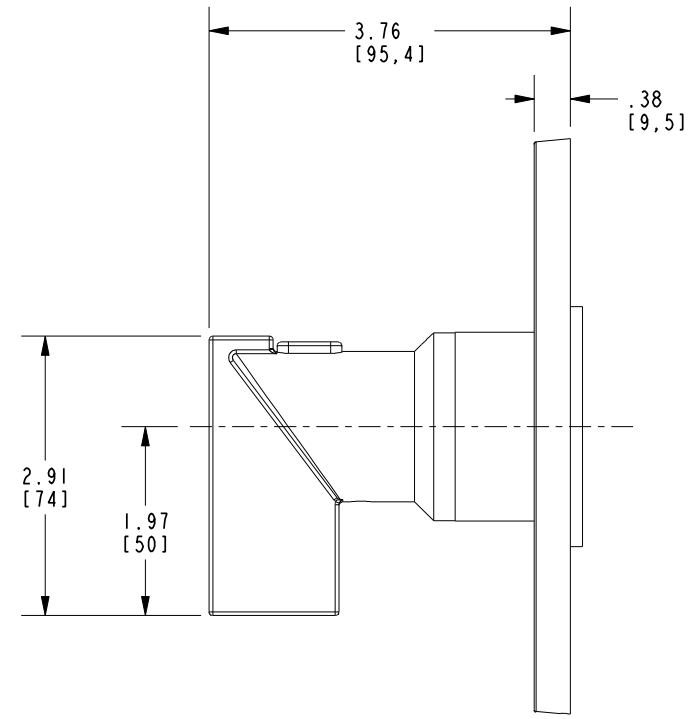

PN: 1-540
SOLD SEPARATELY

BRASSTECH		2001 CARNEGIE AVE. SANTA ANA, CA 92705 (949) 417-5207	
INCORPORATED			
DWG NO.	3-2484TR	REV	B
SCALE .438	REF. -	SHEET 2	OF 3

Ø6.00
[152,4]

BRASSTECH		2001 CARNEGIE AVE. SANTA ANA, CA 92705 (949) 417-5207	
INCORPORATED			
DWG NO.	3-2484TR		REV B
SCALE .438	REF. -	SHEET 3 OF 3	