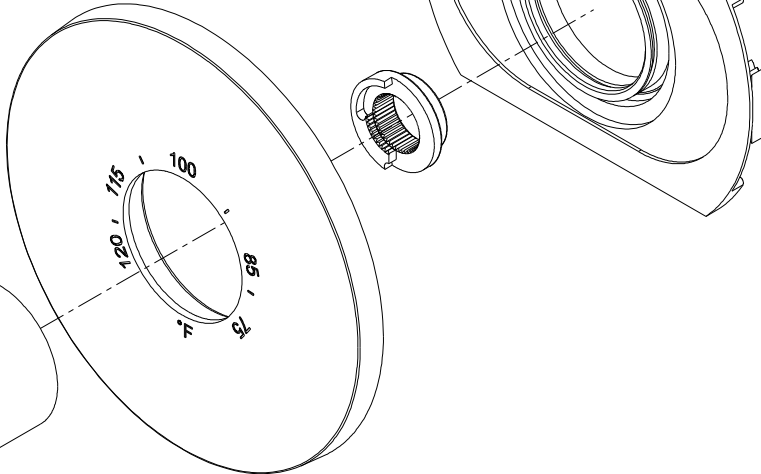

PN: 1-540
SOLD SEPARATELY

BRASSTECH		2001 CARNEGIE AVE. SANTA ANA, CA 92705 (949) 417-5207	
INCORPORATED			
DWG NO.	3-2484TR	REV	B
SCALE .438	REF. -	SHEET 2	OF 3

Ø6.00
[152,4]

BRASSTECH		2001 CARNEGIE AVE. SANTA ANA, CA 92705 (949) 417-5207	
INCORPORATED			
DWG NO.	3-2484TR		REV B
SCALE .438	REF. -	SHEET 3 OF 3	