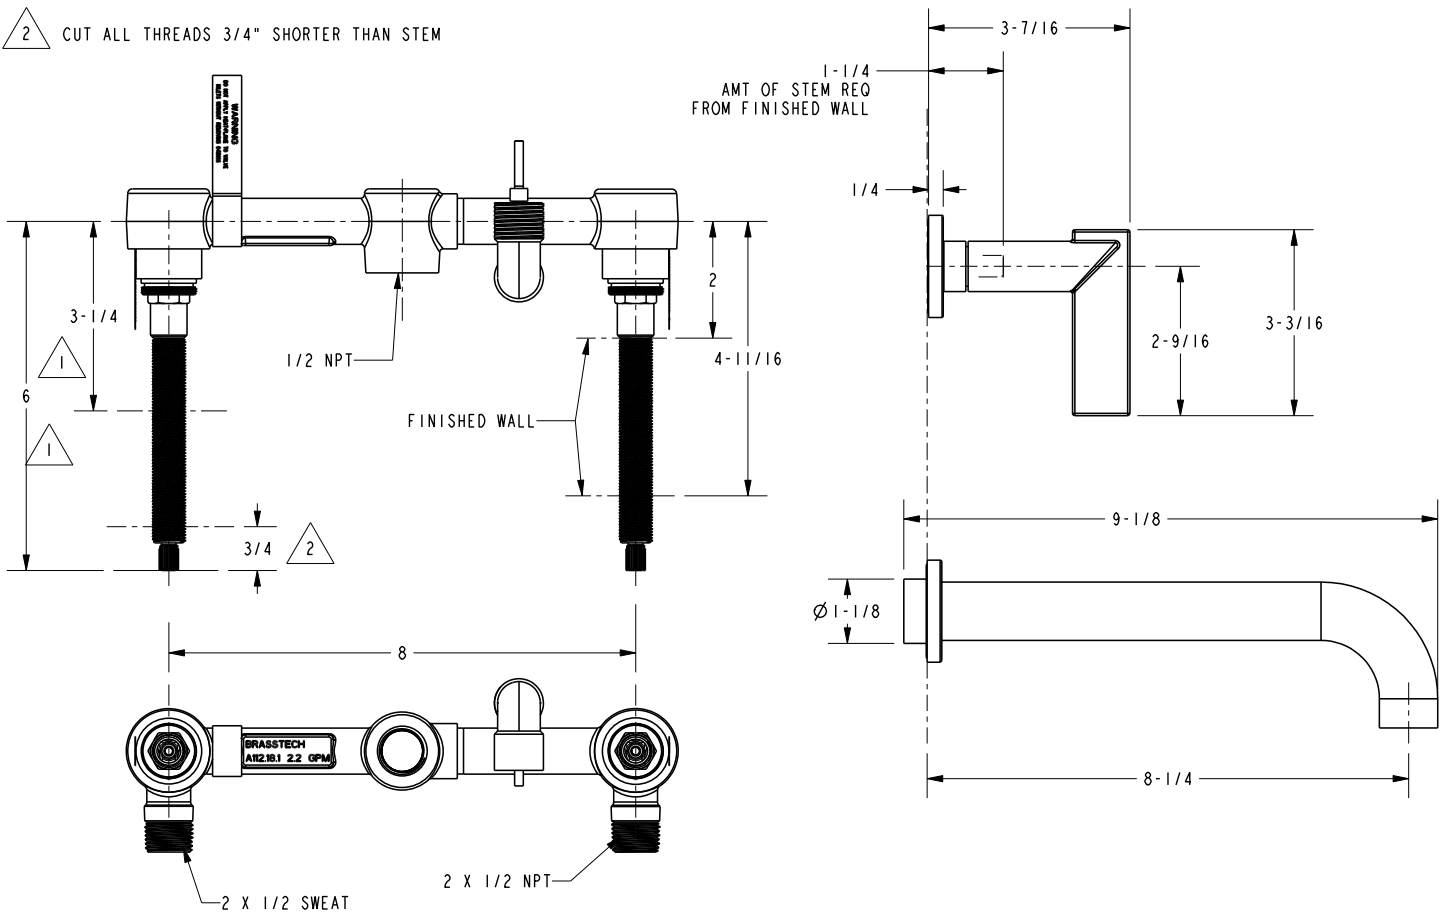

Wall-Mounted Tub Trim
3-2485

Features

- Solid brass construction
- ADA compliant contemporary lever handles
- 9-1/8" (23.2 cm) spout length
- 1/2" NPT spout inlet fitting
- Intended for use with Newport Brass rough valve as specified (Required Accessory)
- Rough valve incorporates a brass valve body assembly
- Rough valve incorporates quarter-turn washerless ceramic disc valve cartridges

Required Accessory:

Both trim, above, and rough valve, below, must be specified.

Application	Tub Only Valve*	Wall Lavatory Valve	Tub Only Valve*	Wall Lavatory Valve
Description	2-Cartridge Assembly with 16pt Spline		2-Cartridge Assembly with 20pt Spline	
Inlet/Outlet Size	1/2"	1/2"	1/2"	1/2"
Part Number	<input type="checkbox"/> 1-500	<input type="checkbox"/> 1-532	<input type="checkbox"/> 1-564	<input type="checkbox"/> 1-560
Image				

* Plumbing code restrictions prohibit the use of the 1-564 for showers unless the 1-535 (Remote BP Valve) is installed upstream of the 1-564.

Product Specification:

The Wall-Mounted Tub Trim shall be made of solid brass construction. Wall-Mounted Tub Trim shall include ADA compliant lever handles and a 9-1/8" (23.2 cm) tub spout that incorporates a 1/2" NPT inlet fitting. Wall-Mounted Tub Trim shall be Newport Brass Model 3-2485/____ and Newport Brass rough valve shall be 1-564.

3-2485

Product Dimensions *(units are in inches)*

NOTES:

- 1 CUT STEM AS SHOWN
- 2 CUT ALL THREADS 3/4" SHORTER THAN STEM

Priya Wall-Mounted Tub Trim
3-2485