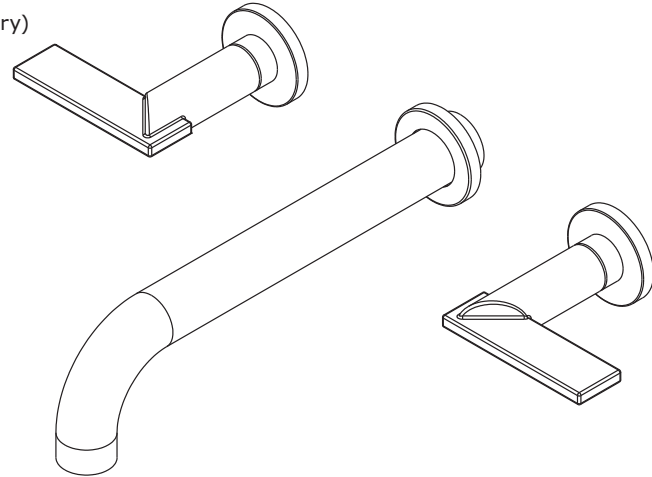

Wall-Mounted Tub Trim
3-2485

Features

- Solid brass construction
- ADA compliant contemporary lever handles
- 9-1/8" (23.2 cm) spout length
- 1/2" NPT spout inlet fitting
- Intended for use with Newport Brass rough valve as specified (Required Accessory)
- Rough valve incorporates a brass valve body assembly
- Rough valve incorporates quarter-turn washerless ceramic disc valve cartridges

Required Accessory:

Both trim, above, and rough valve, below, must be specified.

Application	Tub Only Valve*	Wall Lavatory Valve	Tub Only Valve*	Wall Lavatory Valve
Description	2-Cartridge Assembly with 16pt Spline		2-Cartridge Assembly with 20pt Spline	
Inlet/Outlet Size	1/2"	1/2"	1/2"	1/2"
Part Number	<input type="checkbox"/> 1-500	<input type="checkbox"/> 1-532	<input type="checkbox"/> 1-564	<input type="checkbox"/> 1-560
Image				

* Plumbing code restrictions prohibit the use of the 1-564 for showers unless the 1-535 (Remote BP Valve) is installed upstream of the 1-564.

Product Specification:

The Wall-Mounted Tub Trim shall be made of solid brass construction. Wall-Mounted Tub Trim shall include ADA compliant lever handles and a 9-1/8" (23.2 cm) tub spout that incorporates a 1/2" NPT inlet fitting. Wall-Mounted Tub Trim shall be Newport Brass Model 3-2485/____ and Newport Brass rough valve shall be 1-564.