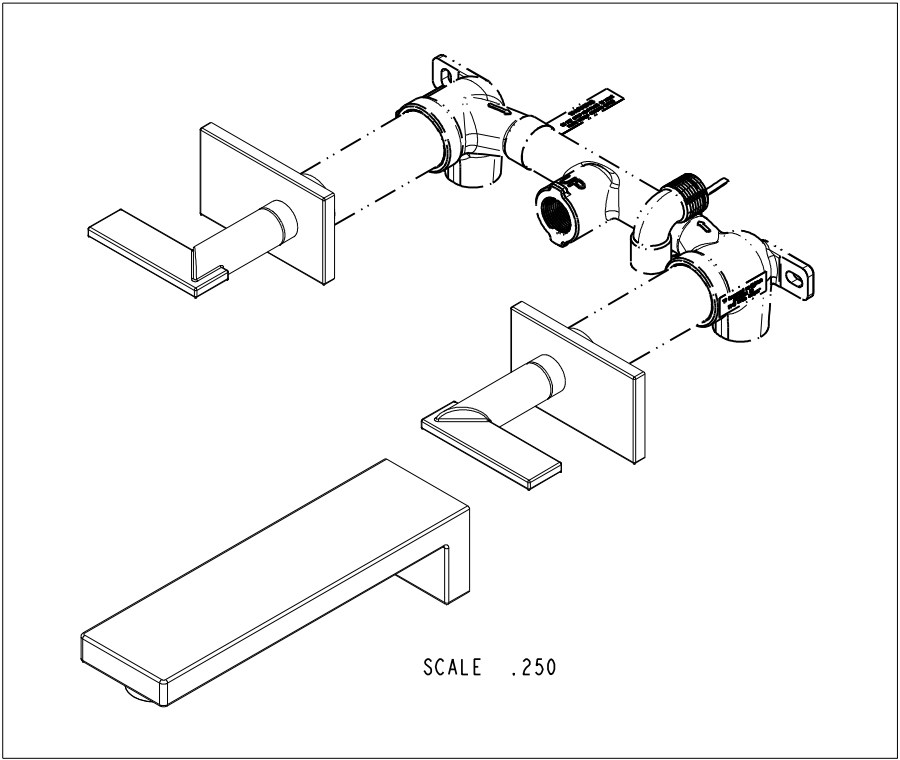

PN: 1-500U
SOLD SEPARATELY

BRASSTECH 2001 CARNEGIE AVE.
INCORPORATED SANTA ANA, CA 92705
(949) 417-5207

DWG NO. 3-2545	REV C
SCALE .325	REF. -
SHEET 2 OF 3	