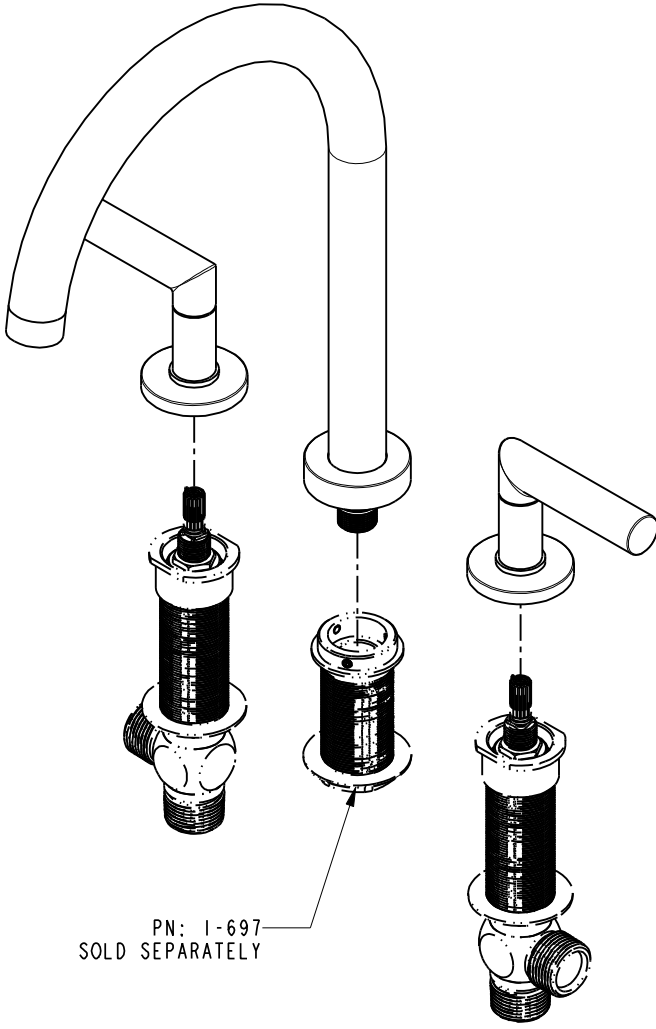

B

B

A

A

PN: 1-697
SOLD SEPARATELY

SCALE .200

BRASSTECH		2001 CARNEGIE AVE. SANTA ANA, CA 92705 (949) 417-5207	
INCORPORATED			
DWG NO.	3-3106	REV	A
SCALE .300	REF. -	SHEET 2 OF 3	

4