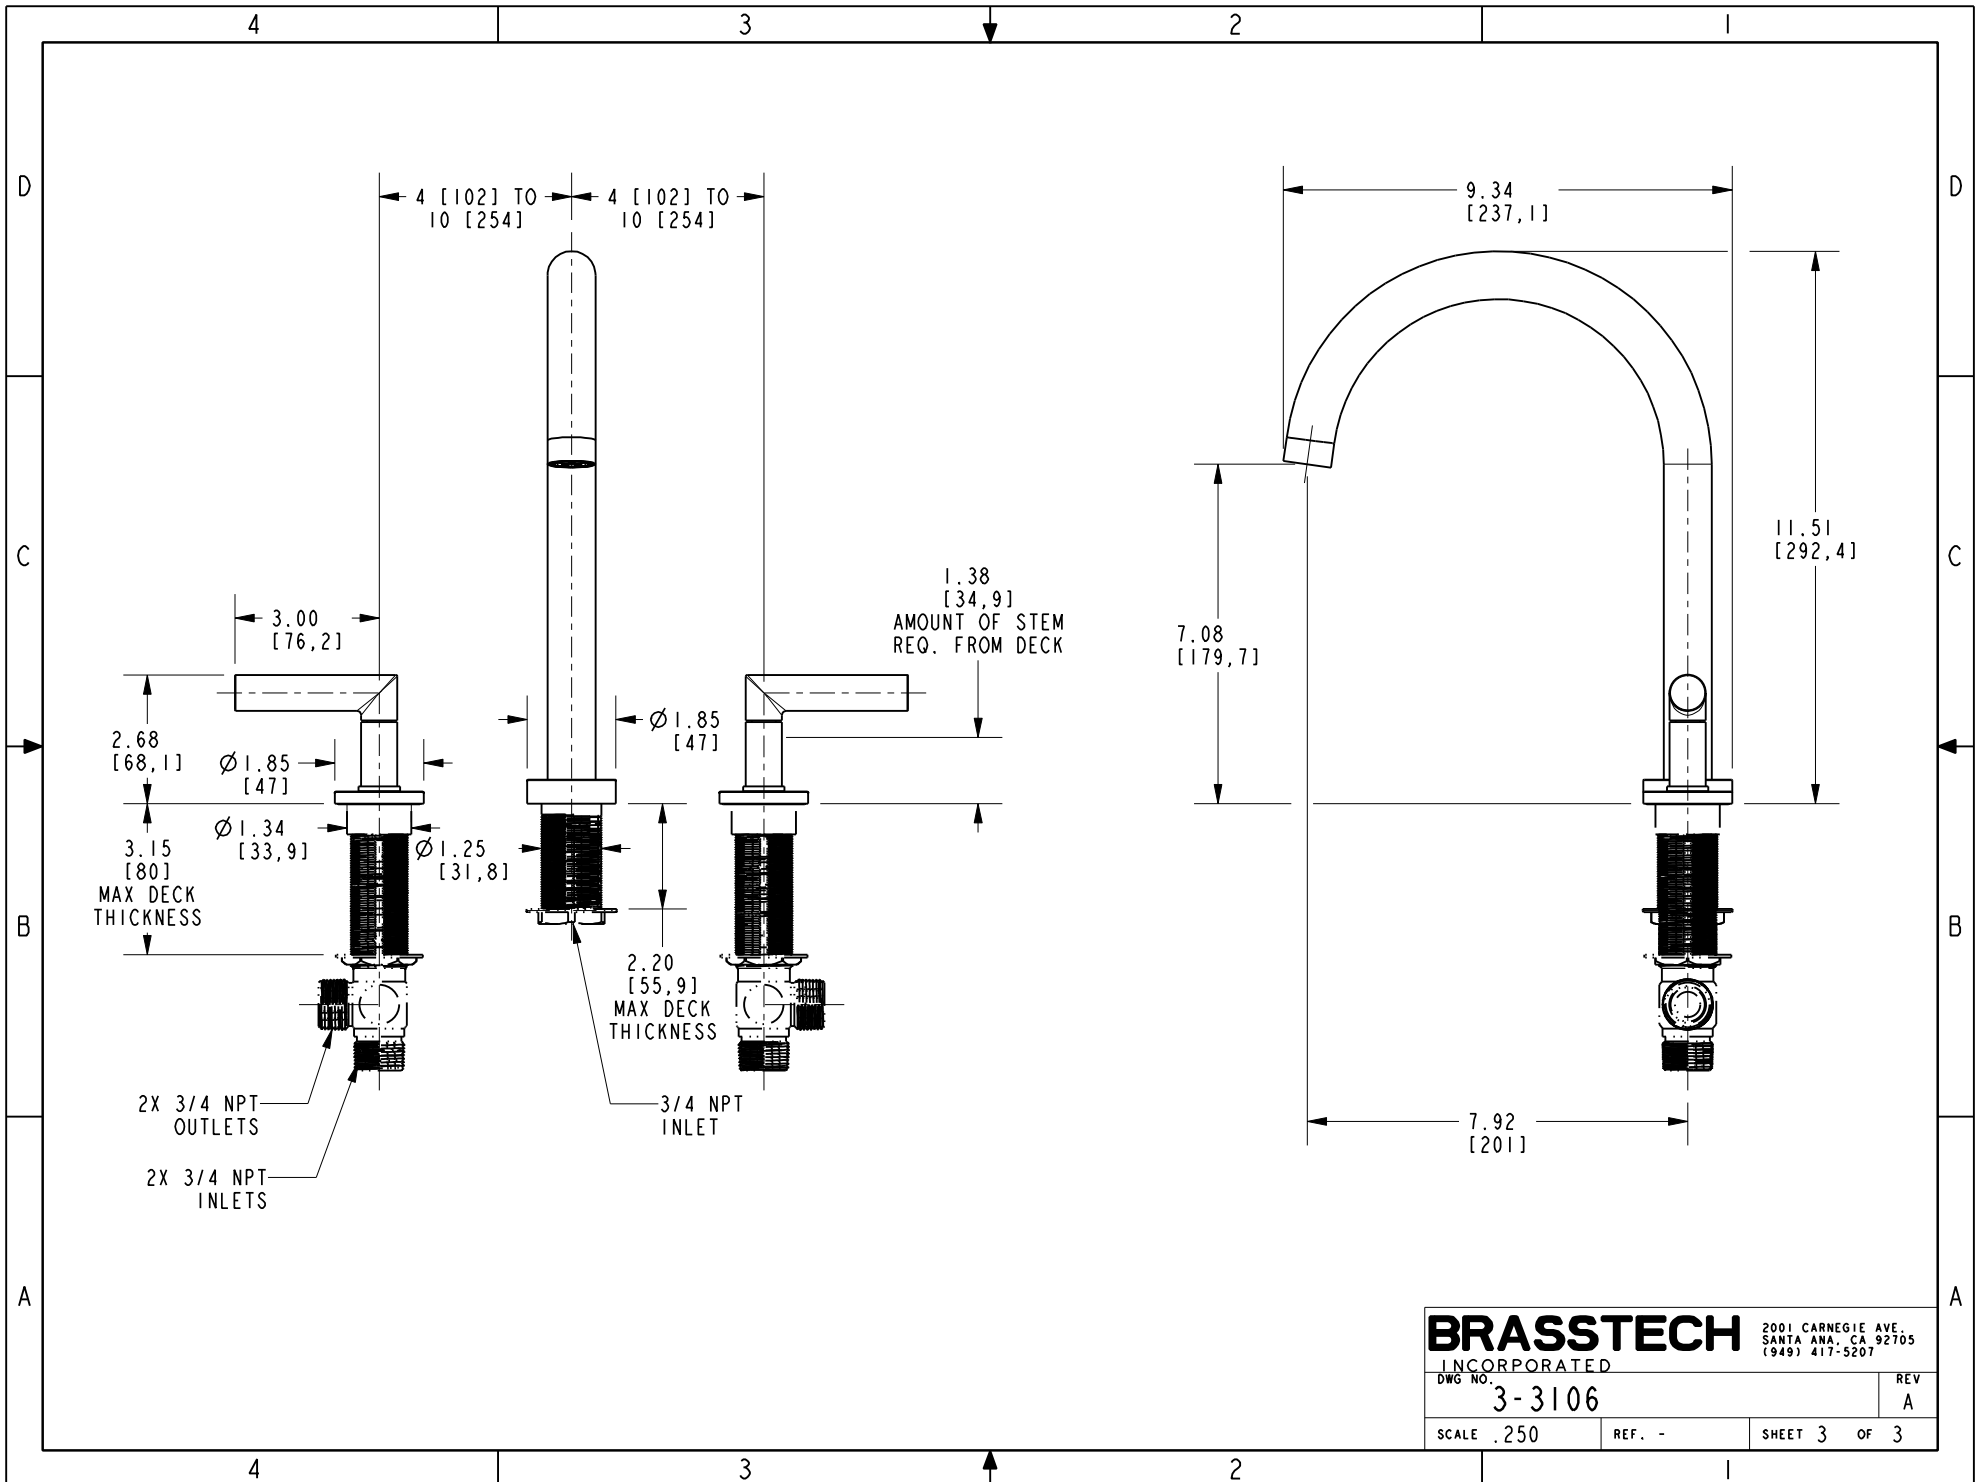

B

B

A

A

PN: 1-697
SOLD SEPARATELY

SCALE .200

BRASSTECH		2001 CARNEGIE AVE. SANTA ANA, CA 92705 (949) 417-5207	
INCORPORATED			
DWG NO.	3-3106	REV	A
SCALE .300	REF. -	SHEET 2 OF 3	

4

3

2

1

BRASSTECH INCORPORATED
 2001 CARNEGIE AVE.
 SANTA ANA, CA 92705
 (949) 417-5207

DWG NO.	3-3106	REV	A
SCALE	.250	REF.	-
SHEET 3		OF 3	