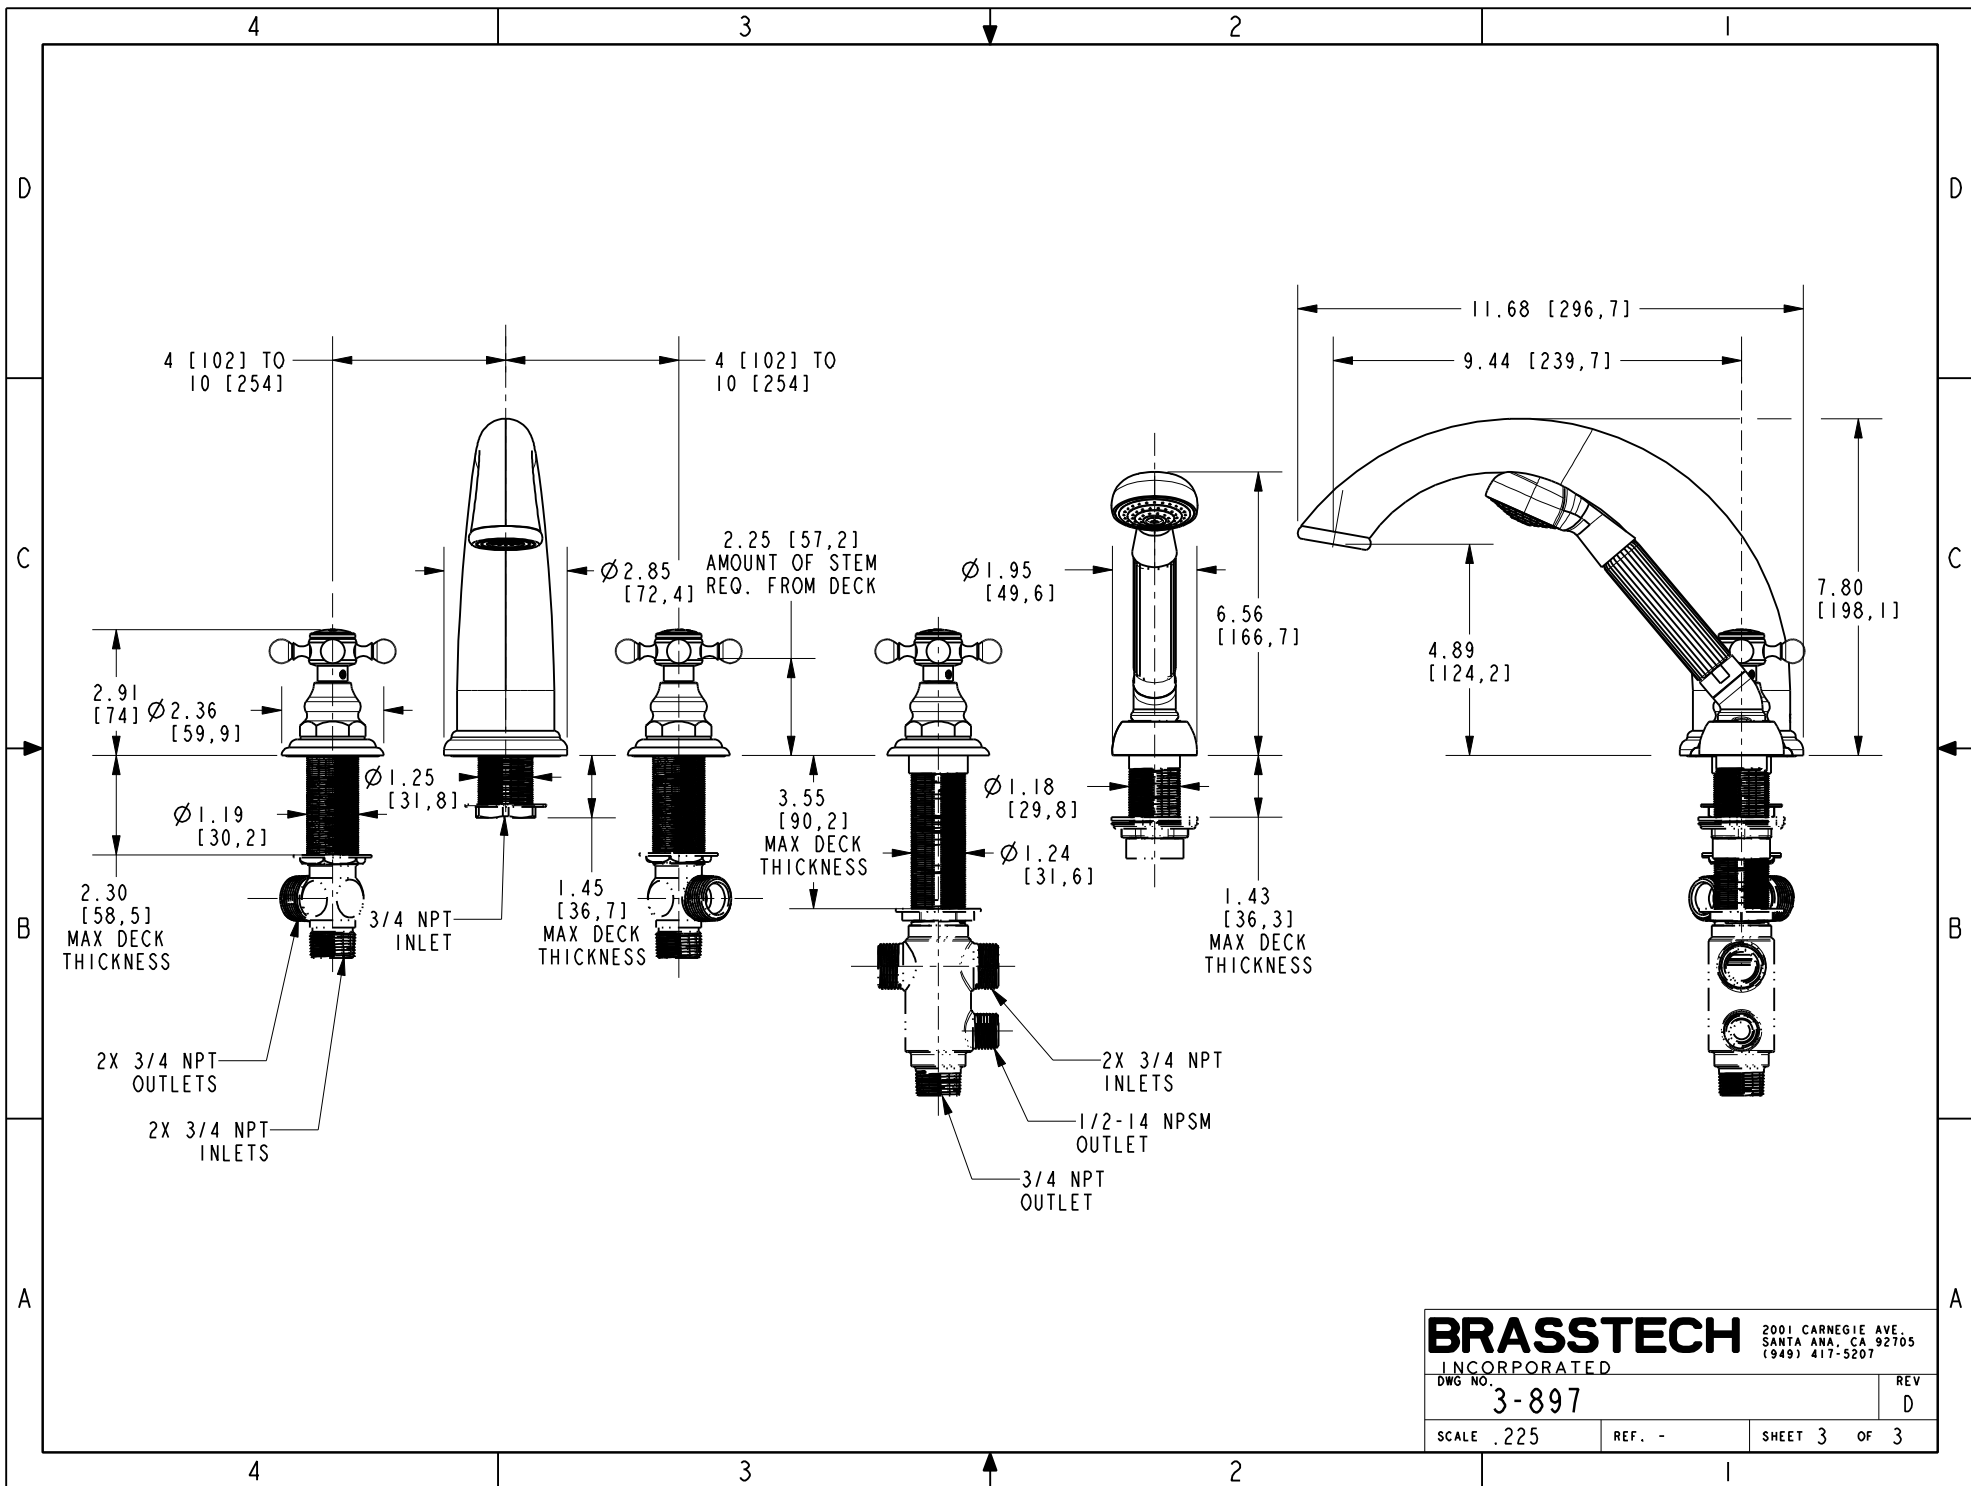

PN: 1-507
SOLD SEPARATELY

SCALE .150

BRASSTECH		2001 CARNEGIE AVE. SANTA ANA, CA 92705 (949) 417-5207	
INCORPORATED			
DWG NO.	3-897	REV	D
SCALE .200	REF. -	SHEET 2 OF 3	

BRASSTECH

2001 CARNEGIE AVE.
SANTA ANA, CA 92705
(949) 417-5207

INCORPORATED

DWG NO. 3-897

REV D

SCALE .225

REF. -

SHEET 3 OF 3