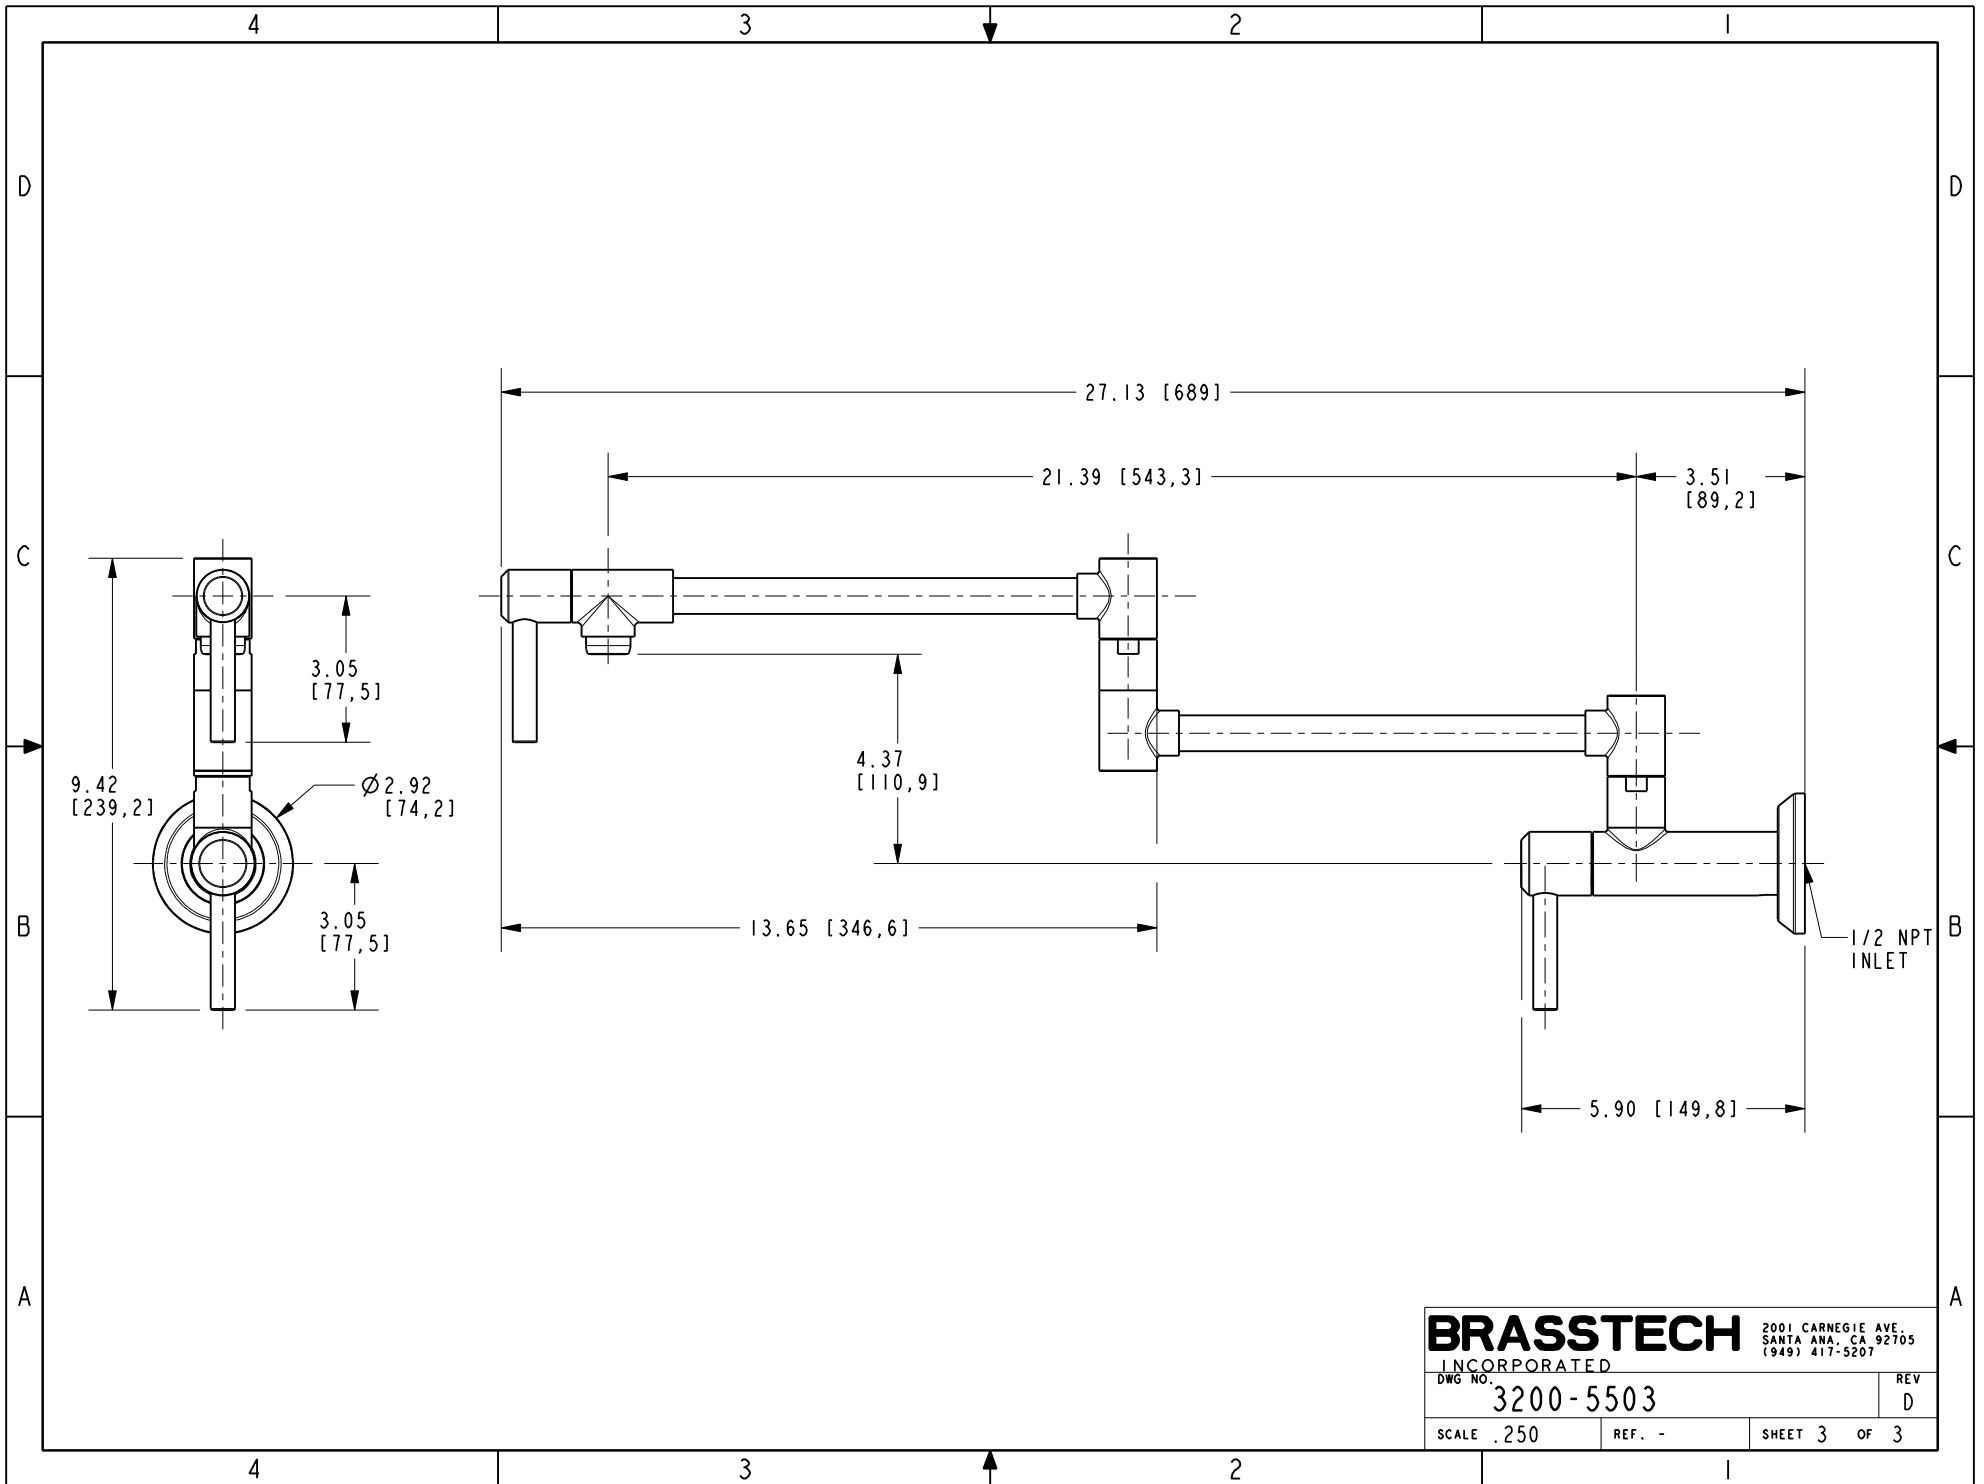

BRASSTECH 2001 CARNEGIE AVE.
 INCORPORATED SANTA ANA, CA 92705
 (949) 417-5207

DWG NO.	3200-5503	REV	D
SCALE	.300	REF.	-
SHEET 2		OF 3	

BRASSTECH		2001 CARNEGIE AVE. SANTA ANA, CA 92705 (949) 417-5207	
INCORPORATED			
DWG NO.	3200-5503	REV	D
SCALE .250	REF. -	SHEET 3	OF 3