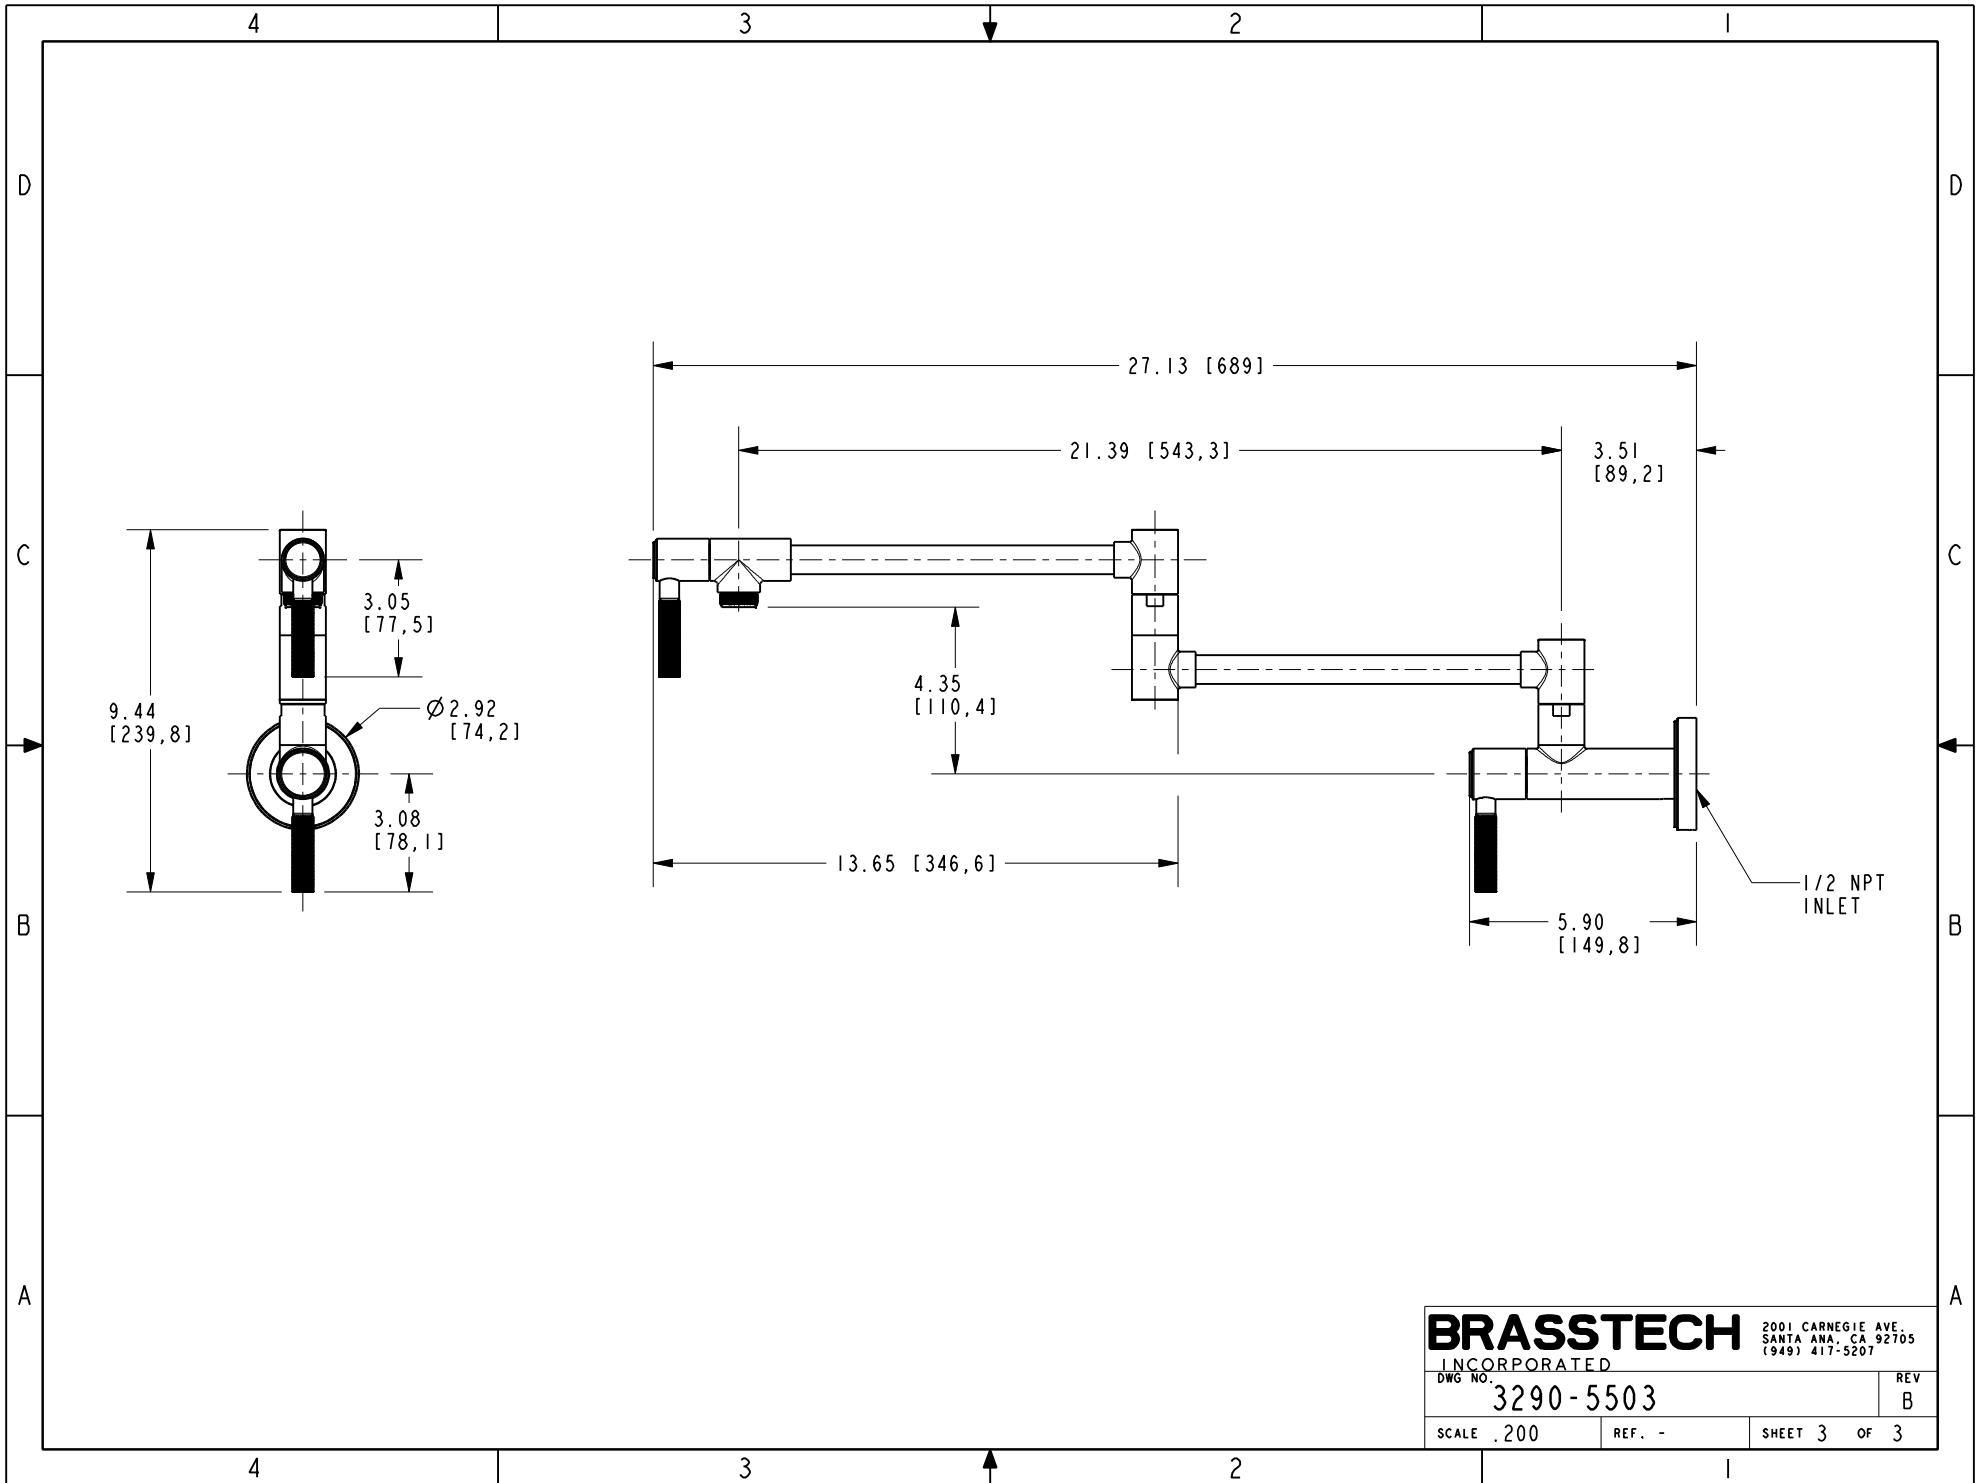

BRASSTECH 2001 CARNEGIE AVE.
 INCORPORATED SANTA ANA, CA 92705
 (949) 417-5207

DWG NO.	3290-5503	REV	B
SCALE	.250	REF.	-
		SHEET	2 OF 3

BRASSTECH		2001 CARNEGIE AVE. SANTA ANA, CA 92705 (949) 417-5207	
INCORPORATED			
DWG NO.	3290-5503	REV	B
SCALE .200	REF. -	SHEET 3	OF 3