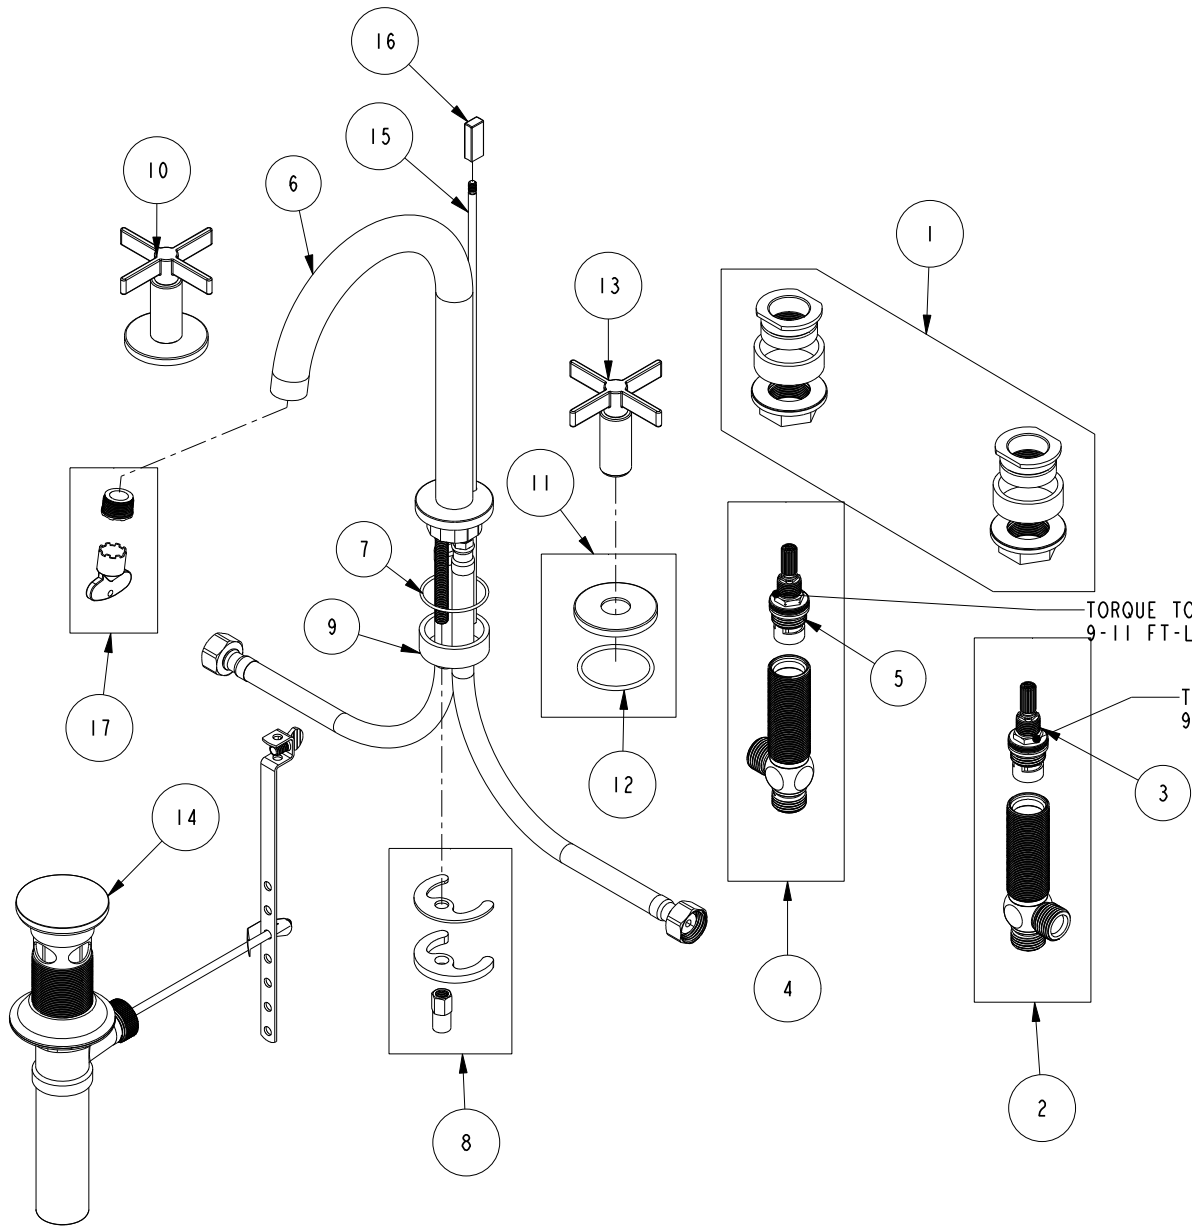

REPLACEMENT PARTS

ITEM	PT/ASSY	SPECIFY FINISH	DESCRIPTION
1	1-226		WIDESPREAD MOUNTING HARDWARE
2	1-527		W/S CART/BODY ASM (HOT)
3	1-002		W/S CARTRIDGE - HOT
4	1-526		W/S CART/BODY ASM (COLD)
5	1-001		W/S CARTRIDGE - COLD
6	3-420	YES	W/S SPOUT ASM
7	91766		O-RING, #2-029, 50 DURO
8	1-491		SPOUT MOUNTING KIT
9	10382		QUICK CONNECT SPACER
10	3-722	YES	CROSS HANDLE W/ESC.
11	20-565	YES	ESCUTCHEON ASM
12	91768		O-RING, #2-130, EP, 50 DURO - GREY
13	20-567	YES	CROSS HANDLE ASM
14	325	YES	POP UP ASSEMBLY
15	10288	YES	3/16" POP UP ROD
16	11738	YES	POP UP KNOB
17	1-492		AERATOR 1.2 GPM WITH KEY