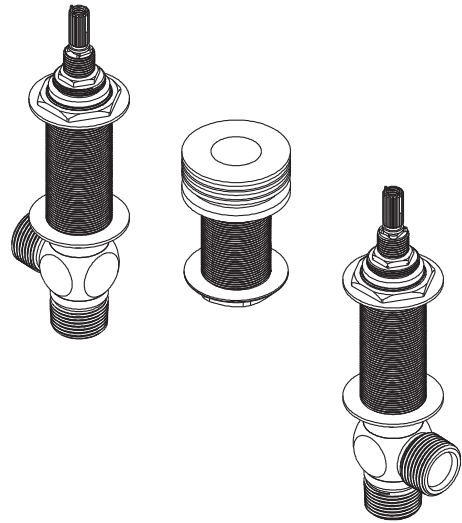

NEWPORT BATH

Features

- Solid brass construction
- 3/4" NPT connections
- Quarter-turn washerless ceramic disc 3/4" valve cartridges.
- Quick Conect Deck Spout Adapter
- Requires Newport Brass Deck Mount Tub Trim (many options available, sold-separately)

Deck Tub Rough Valve

1-586

Codes / Standards Compliance

Meets or exceeds the following at date of manufacture:

- ASME A112.18.1/CSA B125.1-18
- IAMPO/cUPC
- IPC
- All applicable US Federal and State material regulations

Colors / Finishes

- 10B: Oil Rubbed Bronze
- 15: Polished Nickel
- 15S: Satin Nickel - PVD
- 26: Polished Chrome
- Other: Refer to the Newport Brass catalog for additional color/finish options.

Specified Model

Model	Description	Colors | Finishes
1-586	Quick Conect Deck Tub Rough Valve	☐ NA

Product Specification:

Add "Color / Finish" suffix to Model number, below.

The deck mount valve for tub installations shall be made of solid brass construction. Valve body shall have 3/4" NPT connections. Valve body shall incorporate quarter-turn washerless ceramic disc valve cartridges. Rough Valve for deck mount trim shall also include a quick-connect spout fitting. Rough Valve for deck mount trim installations shall be Newport Brass Model 1-586.