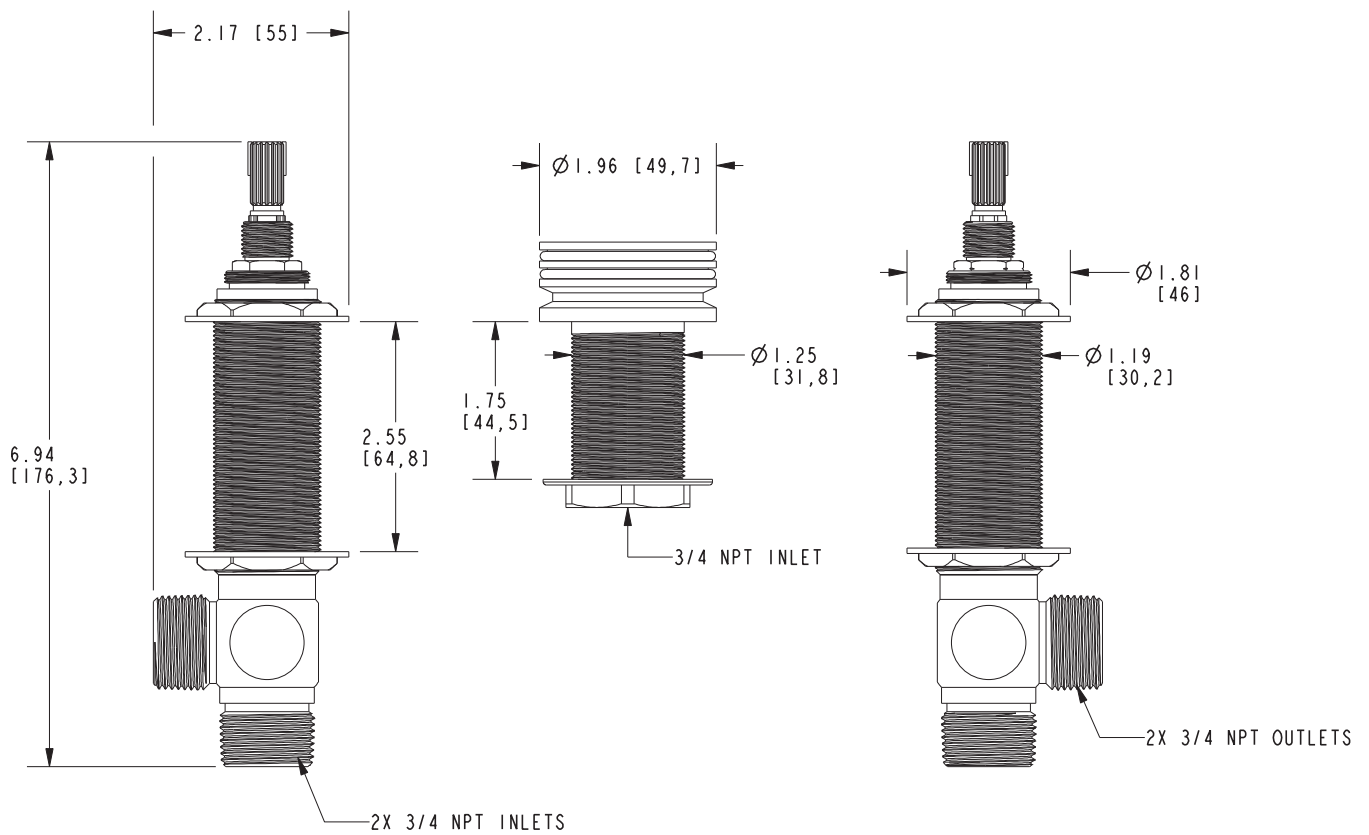

1-586

PRODUCT DIMENSIONS *(Units are in inches)*

Newport Deck Tub Rough Valve 1-586