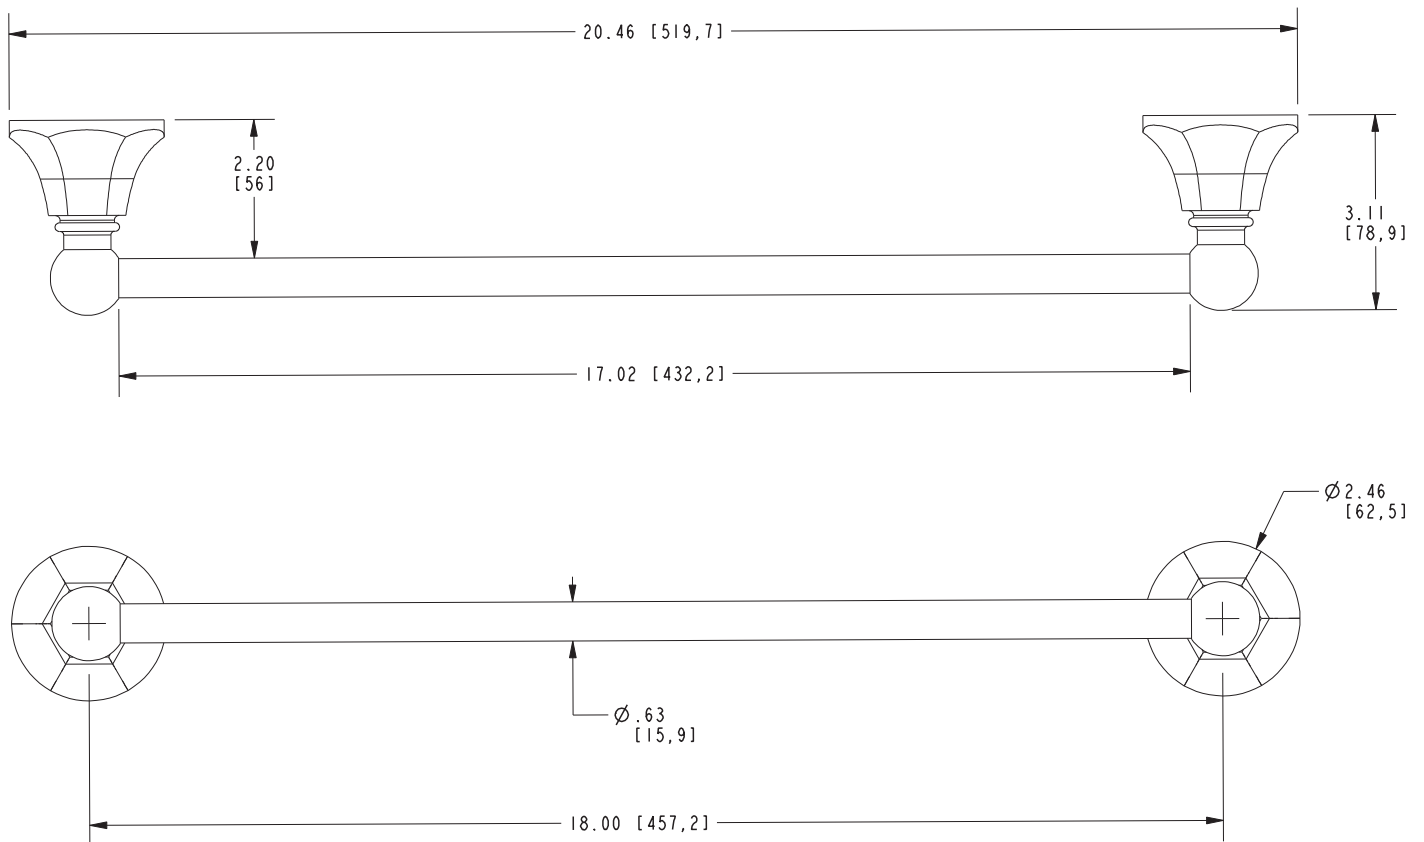

METROPOLE

Towel Bar **1200-1230**

Features

- Solid brass construction
- Complements Metropole product series

Codes / Standards Compliance

Meets or exceeds the following at date of manufacture:

- All applicable US Federal and State material regulations

Model	Description	Colors Finishes				
1200-1230	18" Towel Bar	<input type="checkbox"/> 10B	<input type="checkbox"/> 15	<input type="checkbox"/> 15S	<input type="checkbox"/> 26	<input type="checkbox"/> Other

Product Specification **Add "Color / Finish" suffix to Model number, below.**

The Towel Bar shall be made of solid brass construction. Towel Bar shall complement Newport Brass Metropole product series. Towel Bar shall be Newport Brass Model 1200-1230/____ .

1200-1230

PRODUCT DIMENSIONS *(Units are in inches)*

Metropole Towel Bar
1200-1230