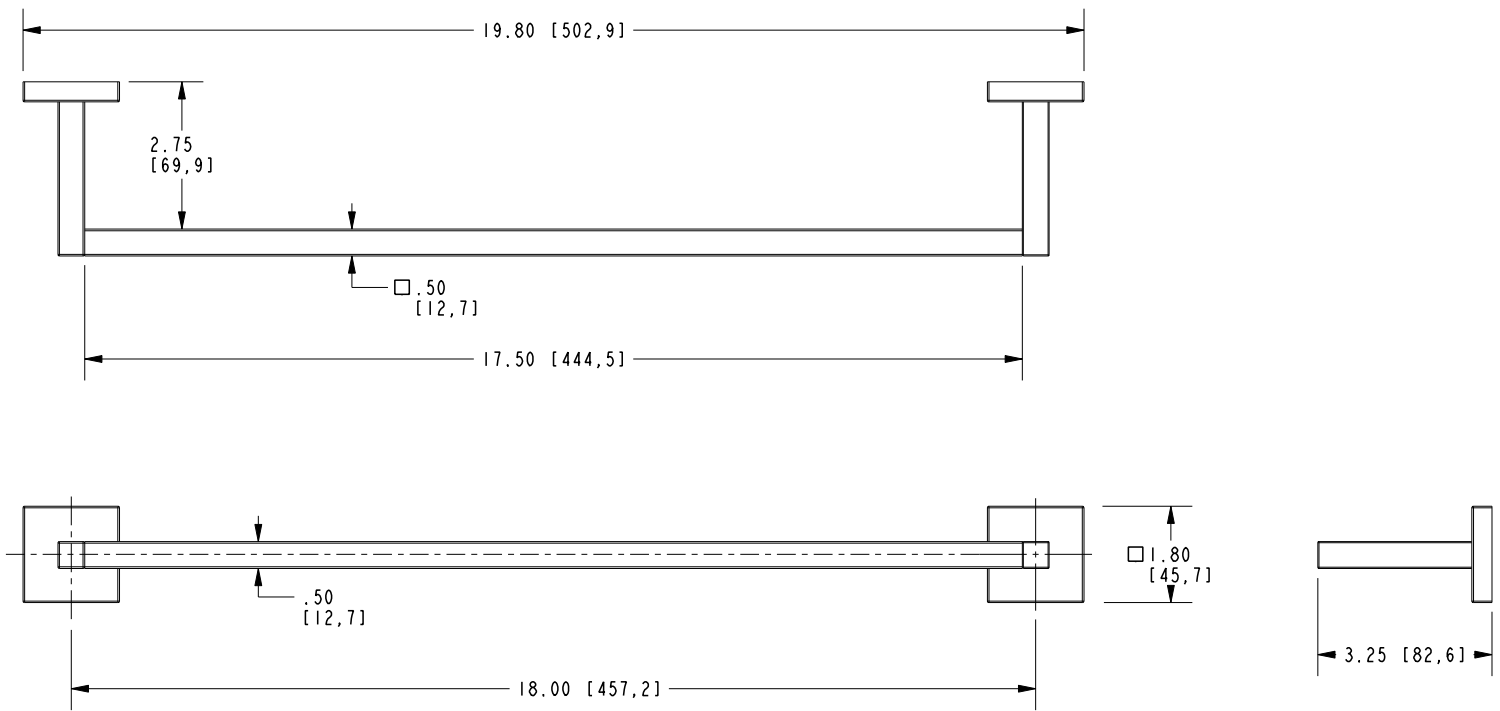

**Towel Bar**  
**2020-1230**

**Features**

- Solid metal construction
- Complements Skylar product series

**Codes / Standards Compliance**

Meets or exceeds the following at date of manufacture:

- All applicable US Federal and State material regulations

Model	Description	Colors   Finishes				
2020-1230	18" Towel Bar	<input type="checkbox"/> 10B	<input type="checkbox"/> 15	<input type="checkbox"/> 15S	<input type="checkbox"/> 26	<input type="checkbox"/> Other

**Product Specification** Add "Color / Finish" suffix to Model number, below.

The Towel Bar shall be made of solid metal construction. Towel Bar shall complement Newport Brass Skylar product series. Towel Bar shall be Newport Brass Model 2020-12\_\_\_\_/\_\_\_\_.

## PRODUCT DIMENSIONS *(Units are in inches)*