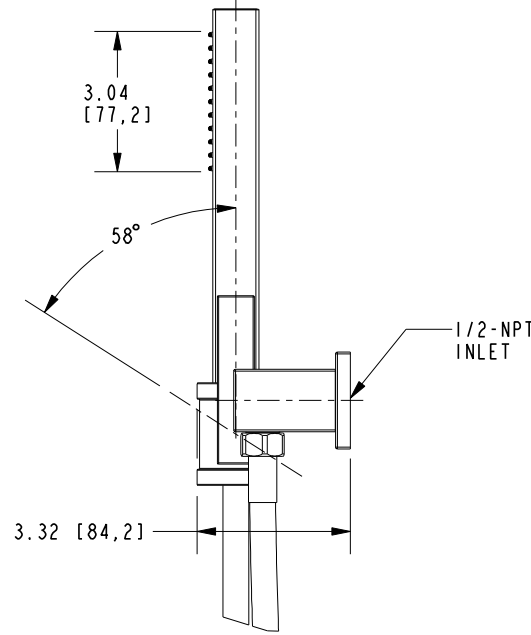

## Handshower Set Mount for 1-1/4" Dia. Grab Bars

## Product Specification Add "Color / Finish" suffix to Model number, below.

The Handshower set mount shall be of solid brass construction while incorporating a non-metallic handshower engine. Handshower shall have a single function spray pattern incorporating a finished spray surface. Handshower shall incorporate twin back-check valves within the handle. Handshower Set shall have a 1/2" NPT inlet elbow fitting and 3" x 3/4" (7.6 cm x 1.9 cm) spray area while operating at 1.8 gallons (6.7 liters) per minute maximum flow rate. Handshower Set is intended for use with 1-1/4" [3.175 cm] diameter tube. Handshower set mount shall be Newport Brass Model 2040-0443/\_\_\_\_. Required accessory Grab Bar shall be Newport Brass Model \_\_\_\_0-39\_\_\_\_/\_\_\_\_.

# 2040-0443

Product Dimensions are provided for reference only. For specific product installation guidelines, please reference the Installation Instructions of the product being installed.