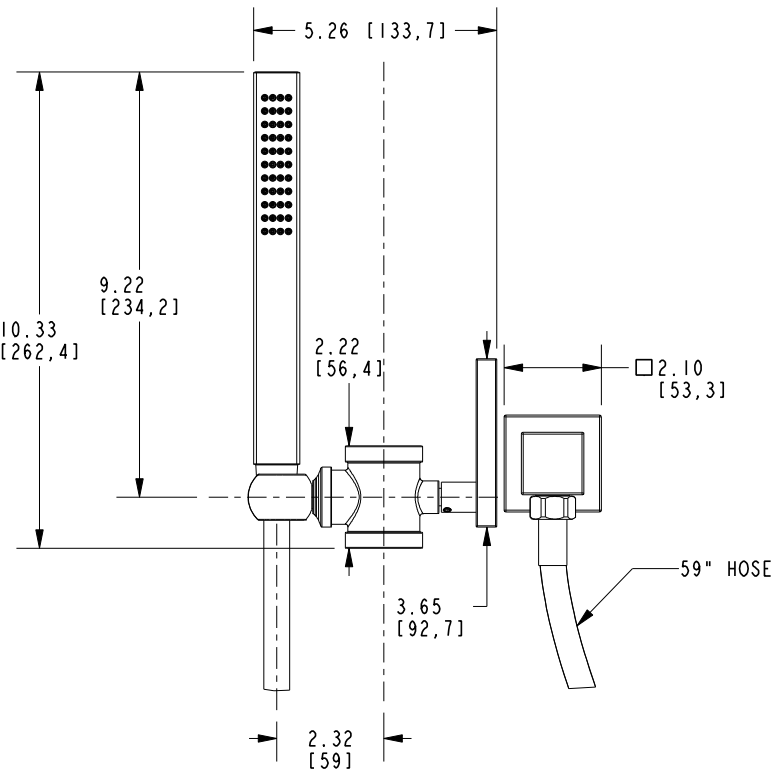

## Features

- Converts any ADA grab bars into Handshower w/ Slidebar Set
- Compatible with all Newport Brass / Ginger Grab bars
- Fully adjustable (height and angle)
- Single function spray
- Rubber nozzles facilitate easy cleaning
- 59" [149.9 cm] spiral shower hose
- 1/2" NPT inlet elbow fitting
- 3" x 3/4" (7,6 cm x 1,9 cm) spray area.
- 1.8 GPM (6.8 LPM) Max

## Handshower Set Mount for 1-1/4" Dia. Grab Bars

## Product Specification Add "Color / Finish" suffix to Model number, below.

The Handshower set mount shall be of solid brass construction while incorporating a non-metallic handshower engine. Handshower shall have a single function spray pattern incorporating a finished spray surface. Handshower shall incorporate twin back-check valves within the handle. Handshower Set shall have a 1/2" NPT inlet elbow fitting and 3" x 3/4" (7.6 cm x 1.9 cm) spray area while operating at 1.8 gallons (6.7 liters) per minute maximum flow rate. Handshower Set is intended for use with 1-1/4" [3.175 cm] diameter tube. Handshower set mount shall be Newport Brass Model 2040-0443/\_\_\_\_. Required accessory Grab Bar shall be Newport Brass Model \_\_\_\_0-39\_\_\_\_/\_\_\_\_.

# 2040-0443

Product Dimensions are provided for reference only. For specific product installation guidelines, please reference the Installation Instructions of the product being installed.