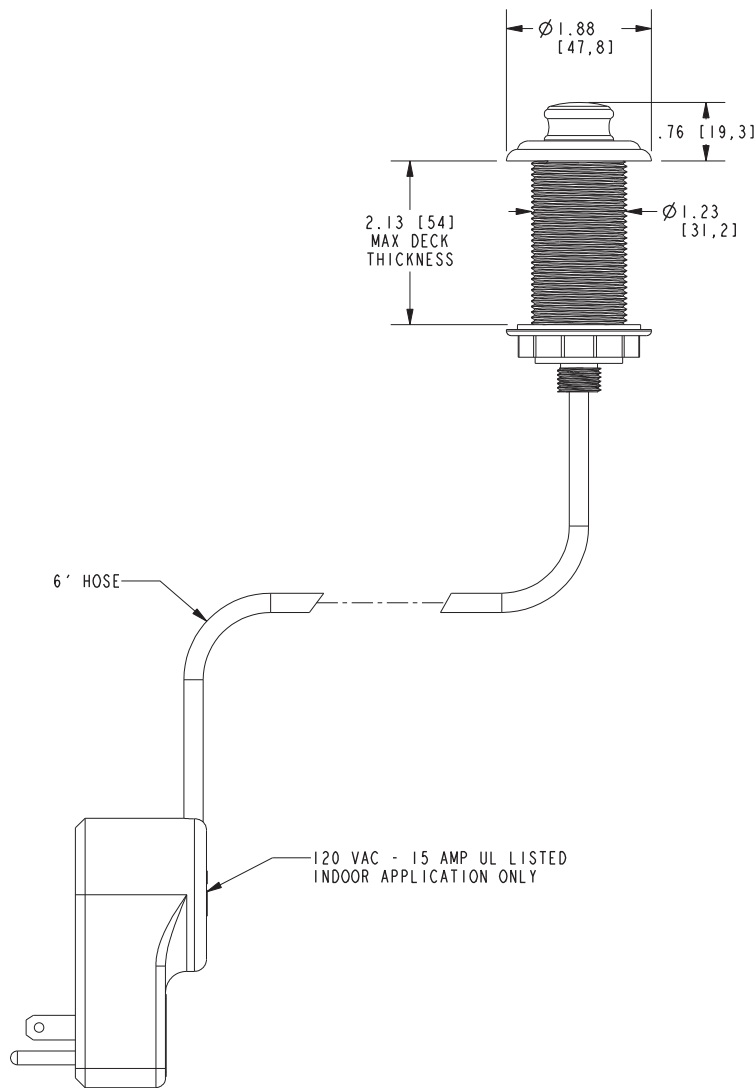

2470-5811

Product Dimensions are provided for reference only. For specific product installation guidelines, please reference the Installation Instructions of the product being installed.

Chesterfield Air Activated Disposer Switch Kit 2470-5811