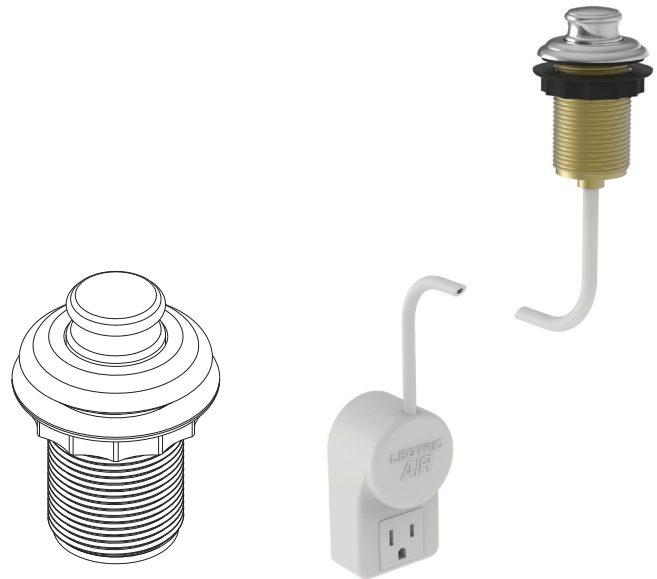

CHESTERFIELD

Features

- Solid brass construction
- Soft touch air activated
- 6' supply air hose
- U/L listed 120VAC -15 amp indoor use only outlet
- .76" (1.9 cm) trim height
- 1.88" (4.8 cm) trim diameter
- Complements Chesterfield Series

Air Activated Disposer Switch Kit

2470-5811

Also 20-157

Codes / Standards Compliance

Meets or exceeds the following at date of manufacture:

- All applicable US Federal and State material regulations

Colors / Finishes

- 10B: Oil Rubbed Bronze
- 15: Polished Nickel
- 15S: Satin Nickel - PVD
- 26: Polished Chrome
- Other: Refer to the Newport Brass catalog for additional color/finish options.

20-157

2470-5811

Specified Model

* Note: Requires 1-1/4" [3.2 cm] to 1-11/16" [4.3 cm] through hole.

Product Specification Add "Color / Finish" suffix to Model number, below.

Air Activated Disposer Switch trim shall be made of solid brass construction. Air Activated Disposer Switch shall include 6' of supply air hose. Air Activated Disposer Switch shall include U/L listed 120VAC -15 amp indoor use only outlet adapter. Air Activated Disposer Switch shall be Newport Brass Model 2470-5811/____. Air Activated Disposer Switch Trim shall be Newport Brass Model 20-157/____.