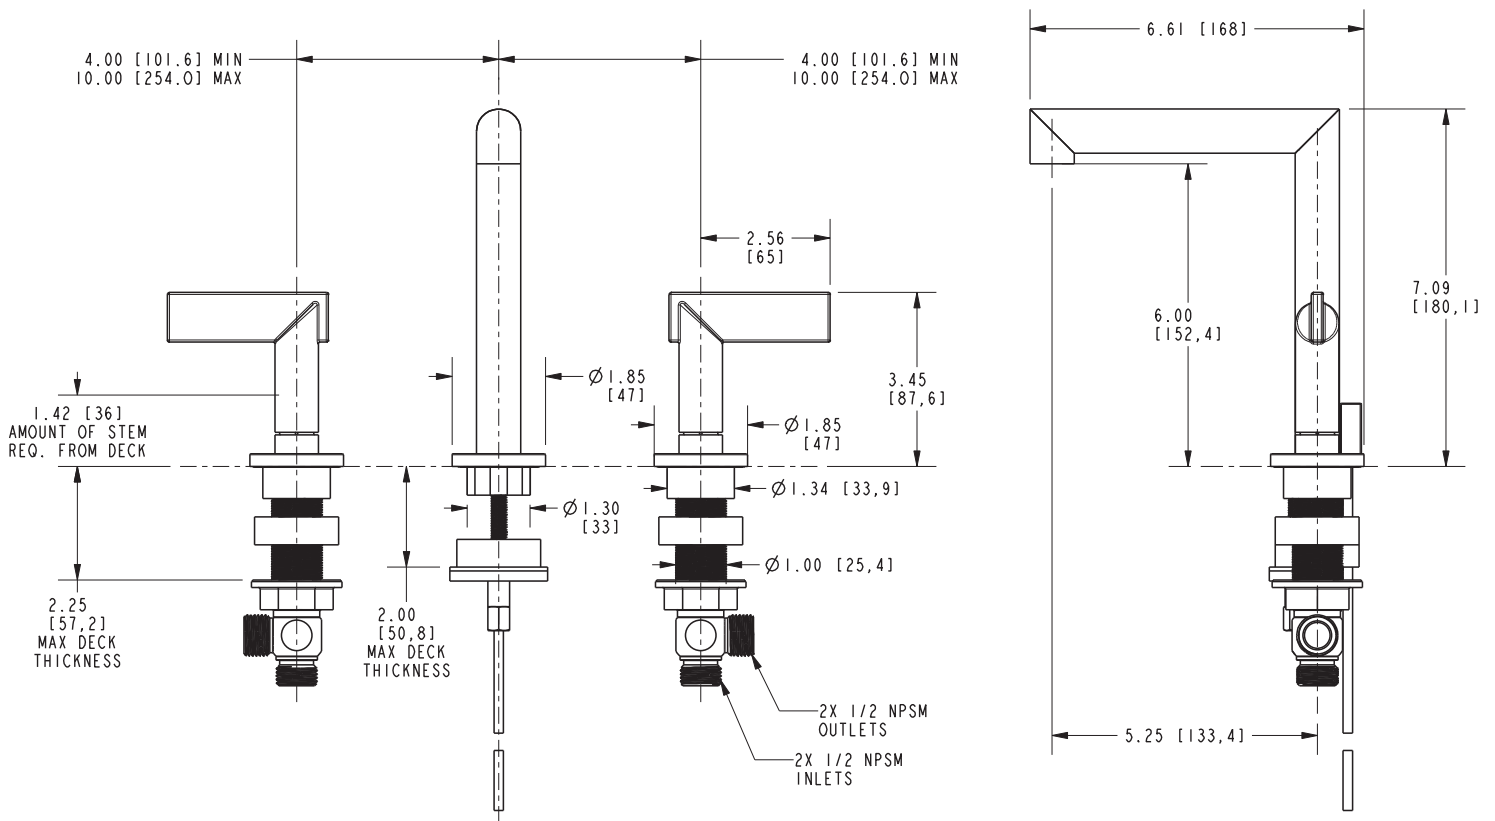

Features

- Solid brass construction
- Brass valve bodies
- Quarter-turn washerless ceramic disc valve cartridges
- Spout assembly with integral supply hoses
- Pop-up drain with tailpiece
- 6.0" (15.2 cm) spout height at outlet
- 5.25" (13.3 cm) spout reach (c-c)
- For 8" (20.3 cm) centers - Maximum 20" (50.8 cm)
- ADA Compliant
- 1.2 GPM (4.5 LPM) Max

Product Specification Add "Color / Finish" suffix to Model number, below.

The two-handle Widespread Lavatory Faucet shall be made of solid brass construction. Faucet shall incorporate a spout assembly with integral supply hoses and feature brass valve bodies with quarter-turn washerless ceramic disc valve cartridges. Faucet shall have a 1.2 gallon (4.5 liter) per minute maximum flow rate. Product shall be for 8" (20.3 cm) centers - Maximum 20" (50.8 cm). Product shall incorporate a 6.0" (15.2 cm) spout height at outlet and a 5.25" (13.3 cm) spout reach (c-c). Faucet shall include a pop-up drain with tailpiece and incorporate ADA compliant contemporary lever handles. Widespread Lavatory Faucet shall be Newport Brass Model 2490/____ .

2490

PRODUCT DIMENSIONS *(Units are in inches)*

Product Dimensions are provided for reference only. For specific product installation guidelines, please reference the Installation Instructions of the product being installed.