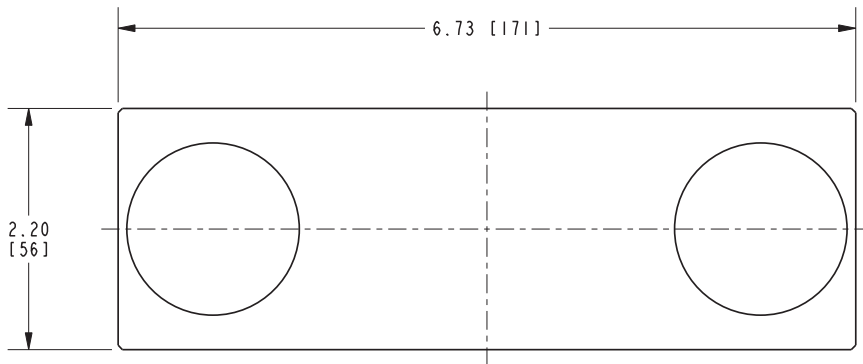

Product Specification Add "Color / Finish" suffix to Model number, below.

The Double Robe Hook shall be made of solid brass construction. Double Robe Hook shall complement Newport Brass Metro product series. Double Robe Hook shall be Newport Brass Model 2540-1660/____ .

2540-1660

PRODUCT DIMENSIONS *(Units are in inches)*

Product Dimensions are provided for reference only. For specific product installation guidelines, please reference the Installation Instructions of the product being installed.