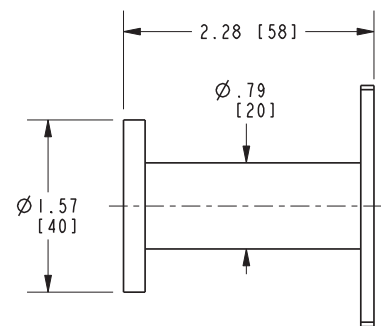

Product Specification Add "Color / Finish" suffix to Model number, below.

The Double Robe Hook shall be made of solid brass construction. Double Robe Hook shall complement Newport Brass Metro product series. Double Robe Hook shall be Newport Brass Model 2540-1660/____ .

2540-1660

PRODUCT DIMENSIONS *(Units are in inches)*

Product Dimensions are provided for reference only. For specific product installation guidelines, please reference the Installation Instructions of the product being installed.