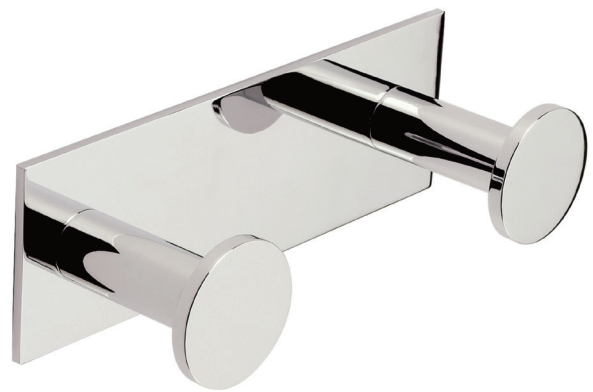

Robe Hook
2540-1660

Features

- Solid brass construction
- Complements Metro product series

Codes / Standards Compliance

Meets or exceeds the following at date of manufacture:

- All applicable US Federal and State material regulations

Colors / Finishes

- 10B: Oil Rubbed Bronze
 - 15: Polished Nickel
 - 15S: Satin Nickel - PVD
 - 26: Polished Chrome
- Other: Refer to the Newport Brass catalog for additional color/finish options.

Specified Model

Model	Description	Colors Finishes				
2540-1660	Double Robe Hook	<input type="checkbox"/> 10B	<input type="checkbox"/> 15	<input type="checkbox"/> 15S	<input type="checkbox"/> 26	<input type="checkbox"/> Other

Product Specification Add "Color / Finish" suffix to Model number, below.

The Double Robe Hook shall be made of solid brass construction. Double Robe Hook shall complement Newport Brass Metro product series. Double Robe Hook shall be Newport Brass Model 2540-1660/____ .