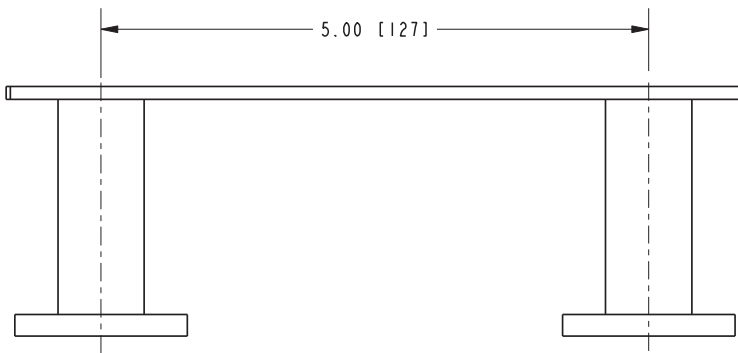

Model	Description	Colors Finishes				
2540-1660	Double Robe Hook	<input type="checkbox"/> 10B	<input type="checkbox"/> 15	<input type="checkbox"/> 15S	<input type="checkbox"/> 26	<input type="checkbox"/> Other

Product Specification Add "Color / Finish" suffix to Model number, below.

The Double Robe Hook shall be made of solid brass construction. Double Robe Hook shall complement Newport Brass Metro product series. Double Robe Hook shall be Newport Brass Model 2540-1660/____ .

2540-1660

PRODUCT DIMENSIONS *(Units are in inches)*

Product Dimensions are provided for reference only. For specific product installation guidelines, please reference the Installation Instructions of the product being installed.