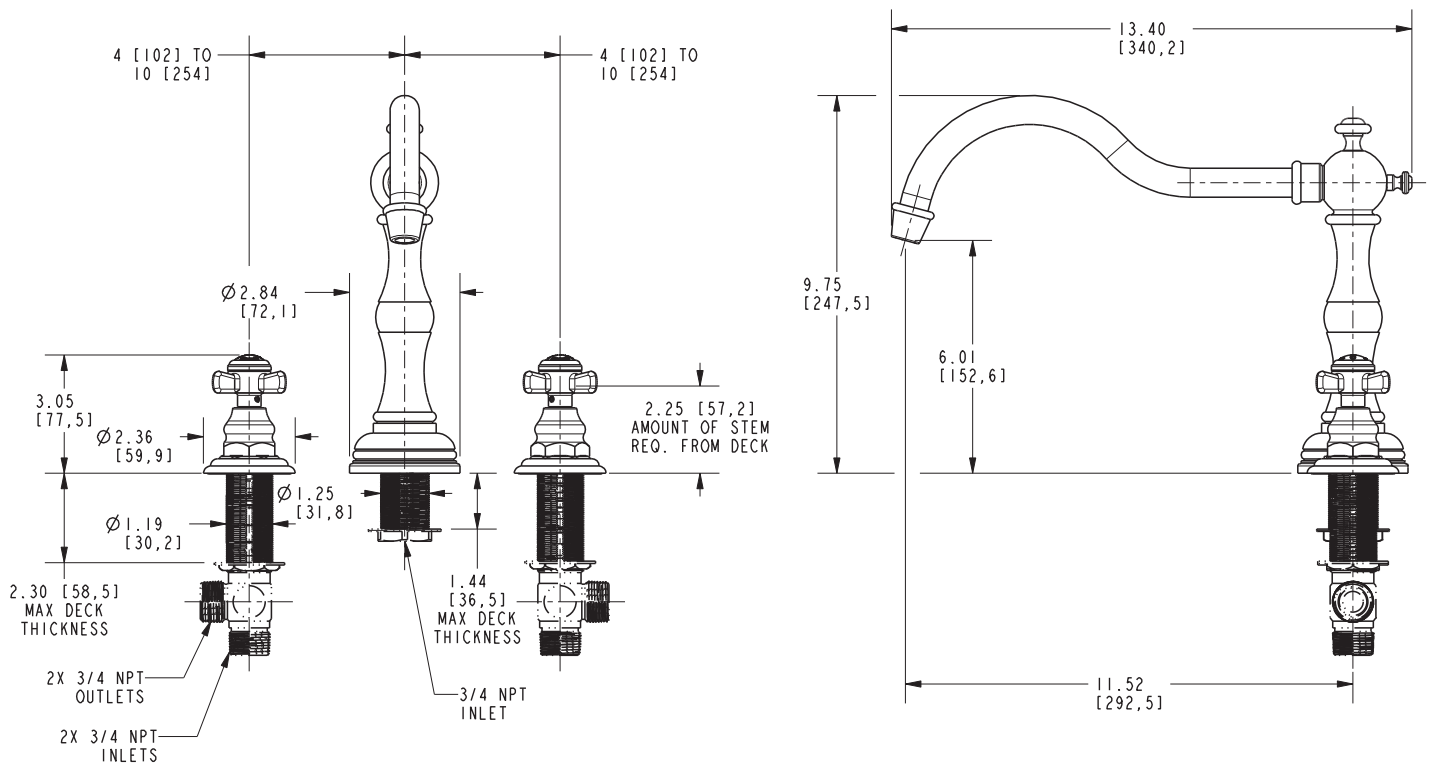

### Features

- Solid brass construction
- 6.01" (15.3 cm) spout height at outlet
- 11.52" (29.3 cm) spout reach (c-c)
- Intended for use with Newport Brass rough valve kit (Required Accessory) which incorporates the following:
  - Brass valve bodies and quick-connect spout fitting
  - Quarter-turn washerless ceramic disc 3/4" valve cartridges
- ADA Compliant

### Required Accessory

<b>System Element</b>	Deck Tub Valve
<b>Description</b>	2-Valve Assembly With Quick Connect Spout Adapter
<b>Inlet/Outlet Size</b>	3/4"
<b>Part Number</b>	1-502
<b>Image</b>	

### Product Specification Add "Color / Finish" suffix to Model number, below.

The Roman Tub Deck Trim shall be made of solid brass construction. Roman Tub with Handshower Deck Trim shall incorporate cross handles. Product shall incorporate a 6.01" (15.3 cm) spout height at outlet and a 11.52" (29.3 cm) spout reach (c-c). Rough valve kit shall incorporate brass valve bodies with quarter-turn washerless ceramic disc 3/4" valve cartridges and a quick-connect spout fitting. Roman Tub Deck Trim shall be Newport Brass Model 3-1006/\_\_\_\_ and Newport Brass rough valve kit shall be 1-502.

## PRODUCT DIMENSIONS *(Units are in inches)*