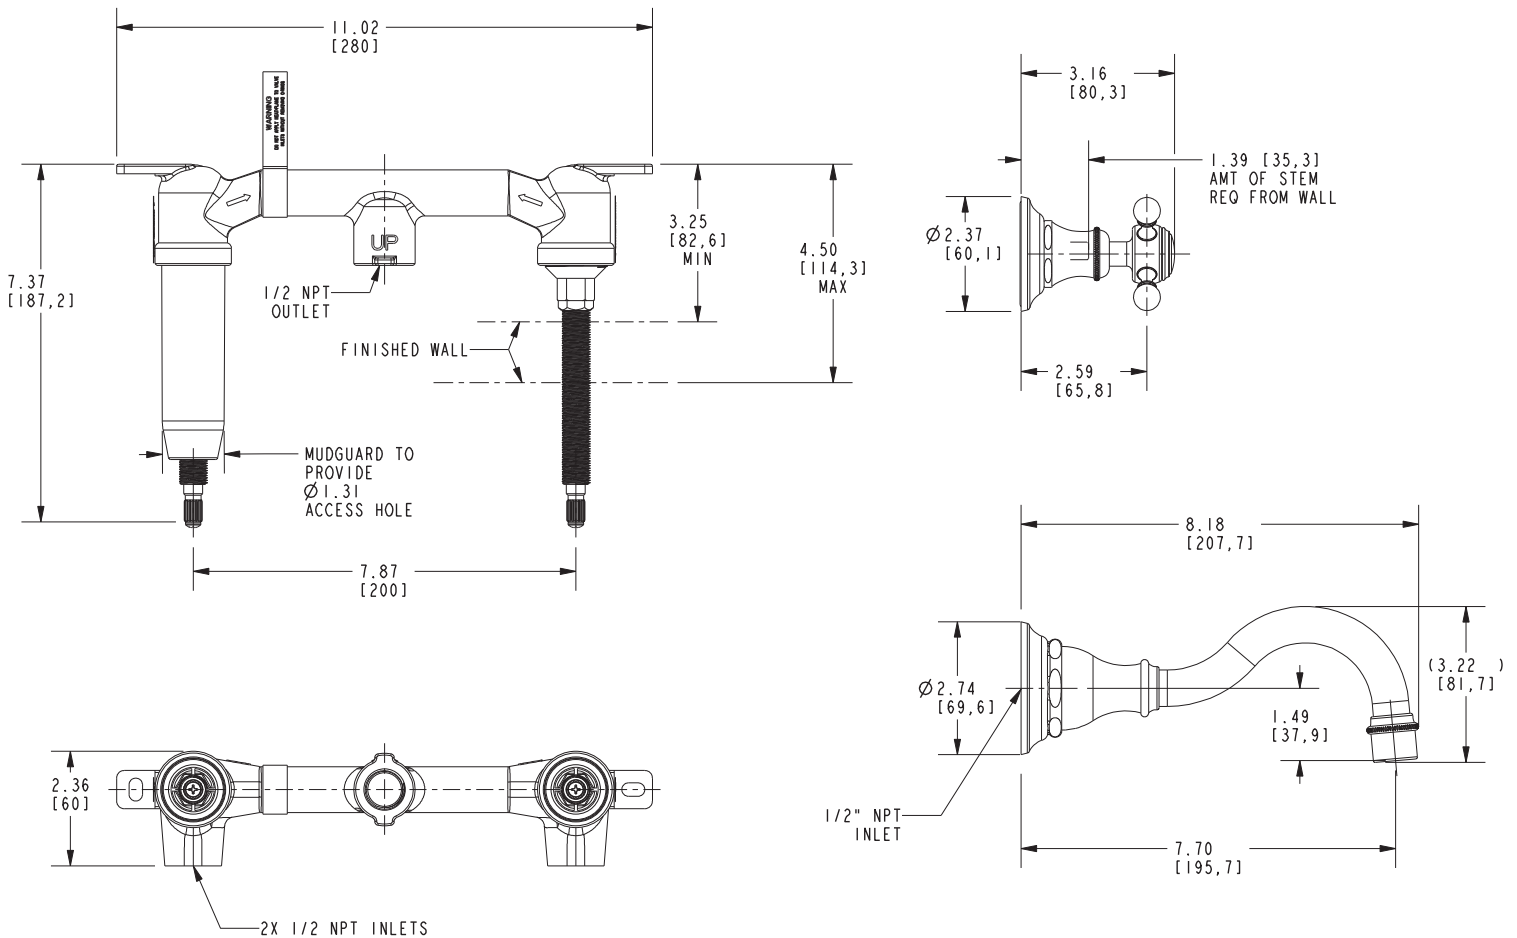

VICTORIA

Wall-Mounted Lavatory Trim

3-1761

Features

- Solid brass construction
- 7.70" (19.6 cm) spout reach (wall-to-center)
- 1/2" NPT spout inlet fitting
- Rough valve incorporates a brass valve body assembly
- Rough valve incorporates quarter-turn washerless ceramic disc valve cartridges
- Intended for use with Newport Brass rough valve as specified (Required Accessory)
- ADA Compliant
- 1.2 GPM (4.5 LPM) Max

Required Accessory

Application	Wall Lavatory Rough Valve
Description	2-Cartridge Assembly
Inlet/Outlet Size	1/2"
Part Number	1-532U
Image	

Product Specification Add "Color / Finish" suffix to Model number, below.

The Wall-Mounted Lavatory Faucet shall be made of solid brass construction. Wall-Mounted Lavatory Faucet shall incorporate cross handles and a 7.70" (19.6 cm) spout (wall-to-center) that incorporates a 1/2" NPT inlet fitting. Rough valve shall incorporate a brass valve body assembly and quarter-turn washerless ceramic disc valve cartridges. Wall-Mounted Lavatory Faucet shall be Newport Brass Model 3-1761/_____ and Newport Brass rough valve shall be 1-532U.

3-1761

Product dimensions are provided for reference only. For specific product installation guidelines, please reference the installation instructions of the product being installed.

Victoria Wall-Mounted Lavatory Trim 3-1761