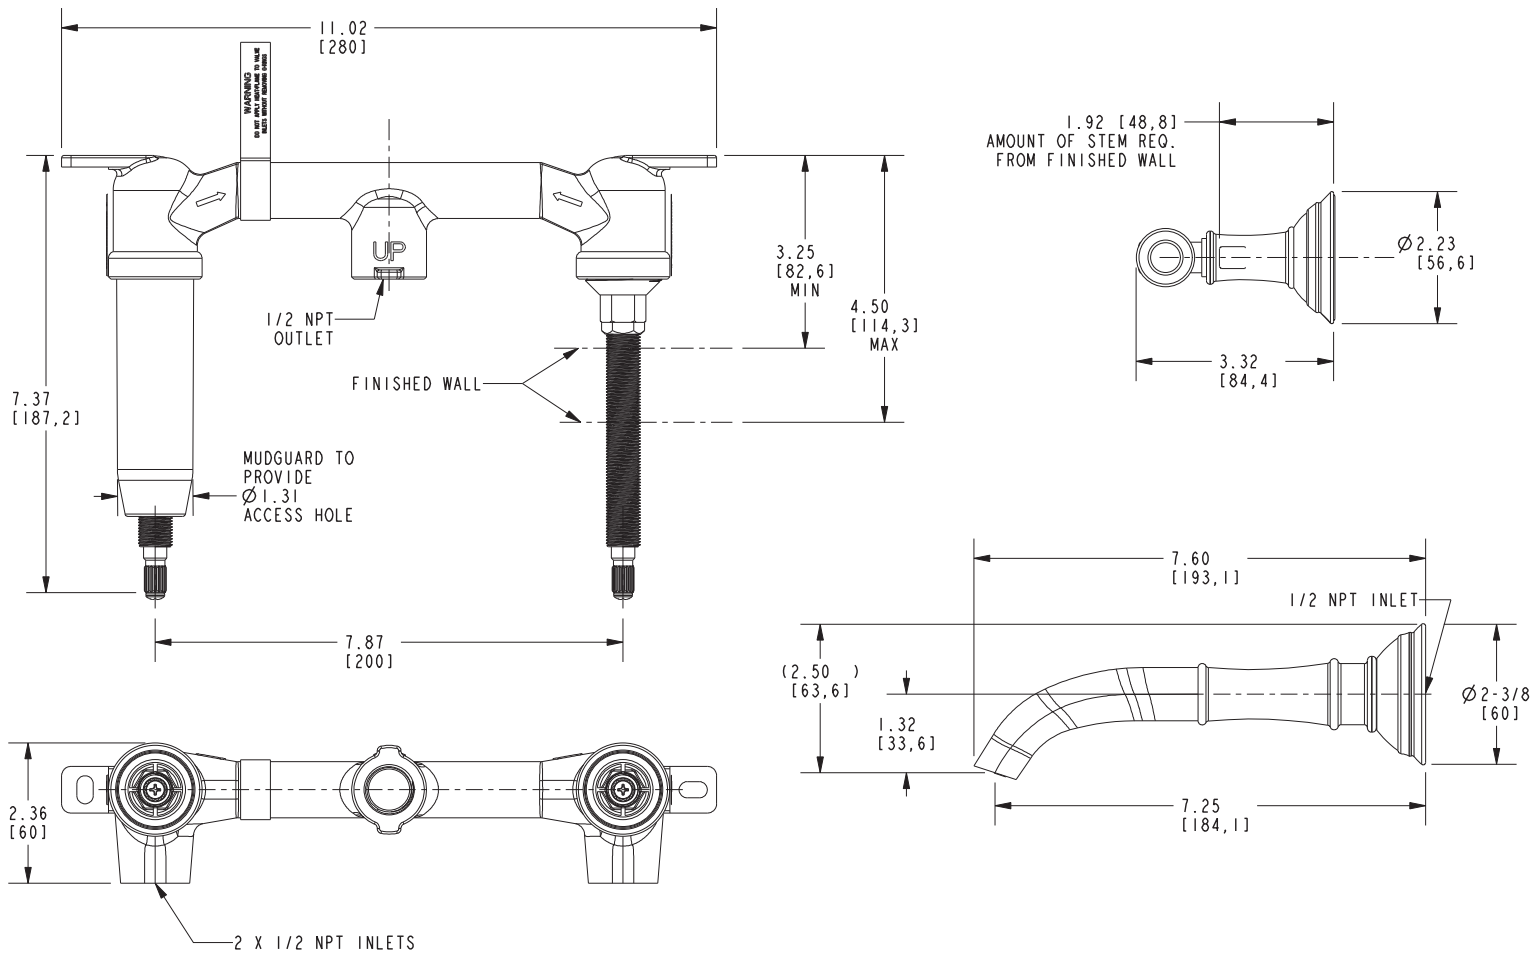

3-2411

Product dimensions are provided for reference only. For specific product installation guidelines, please reference the installation instructions of the product being installed.

Aylesbury Wall-Mounted Lavatory Trim 3-2411