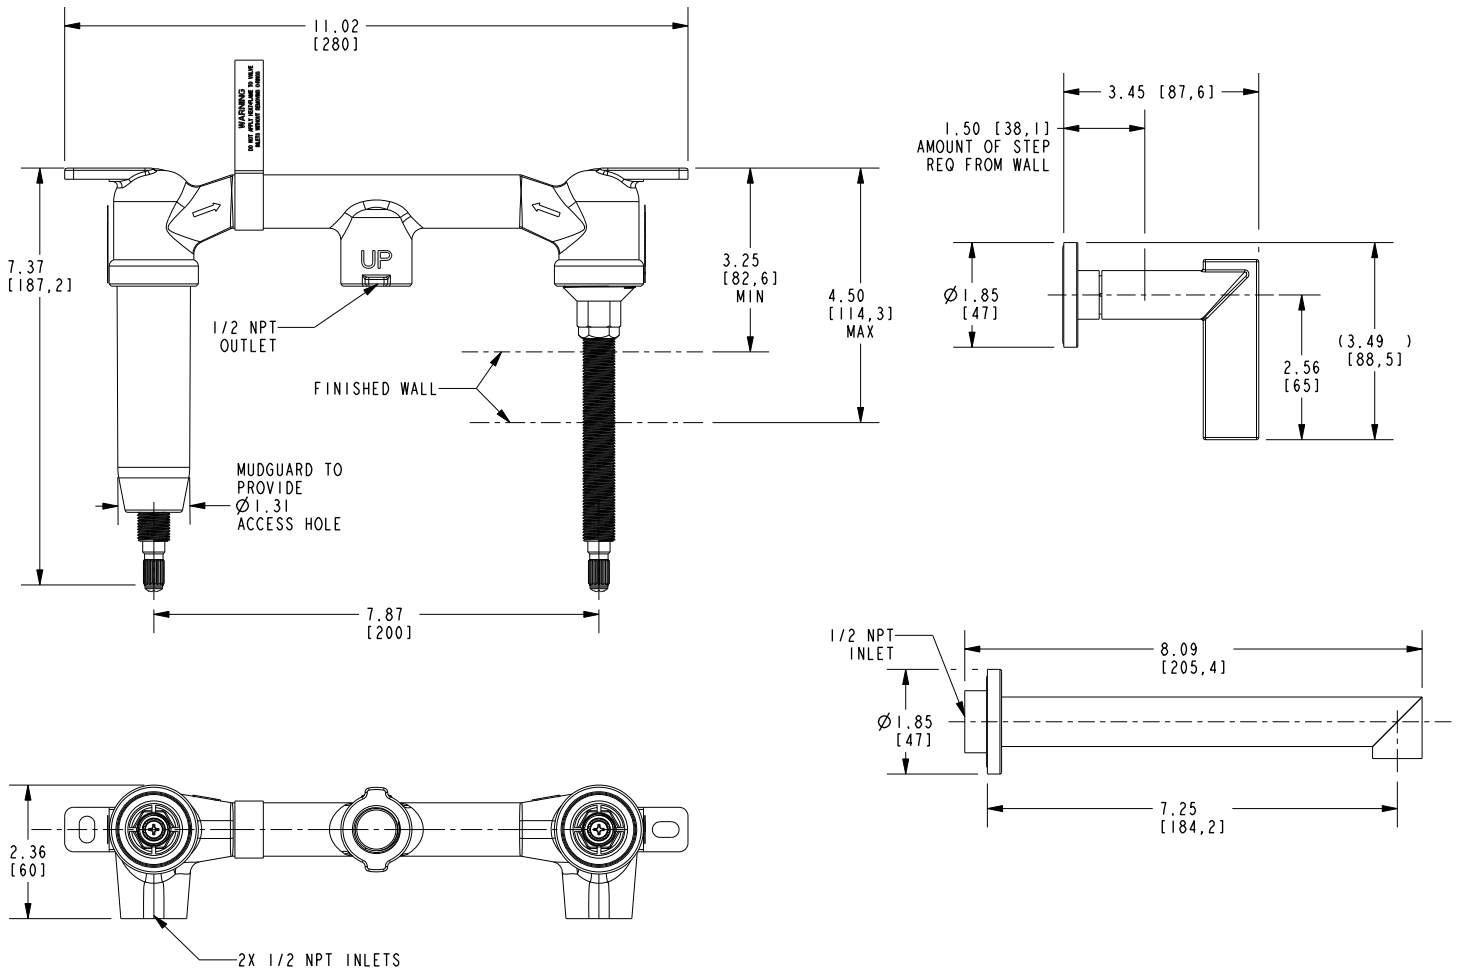

**Features**

- Solid brass construction
- 7.25" (18.4 cm) spout reach (wall-to-center)
- 1/2" NPT spout inlet fitting
- Rough valve incorporates a brass valve body assembly
- Rough valve incorporates quarter-turn washerless ceramic disc valve cartridges
- Intended for use with Newport Brass rough valve as specified (Required Accessory)
- ADA Compliant
- 1.2 GPM (4.5 LPM) Max

**Required Accessory**

Application	Wall Lavatory Rough Valve
Description	2-Cartridge Assembly
Inlet/Outlet Size	1/2"
Part Number	1-532U
Image	

**Product Specification** Add "Color / Finish" suffix to Model number, below.

The Wall-Mounted Lavatory Faucet shall be made of solid brass construction. Wall-Mounted Lavatory Faucet shall incorporate lever handles and a 7.25" (18.4 cm) spout (wall-to-center) that incorporates a 1/2" NPT inlet fitting. Rough valve shall incorporate a brass valve body assembly and quarter-turn washerless ceramic disc valve cartridges. Wall-Mounted Lavatory Faucet shall be Newport Brass Model 3-2491/\_\_\_\_\_ and Newport Brass rough valve shall be 1-532U.

# 3-2491

Product dimensions are provided for reference only. For specific product installation guidelines, please reference the installation instructions of the product being installed.

**Keaton Wall-Mounted Lavatory Trim**  
**3-2491**