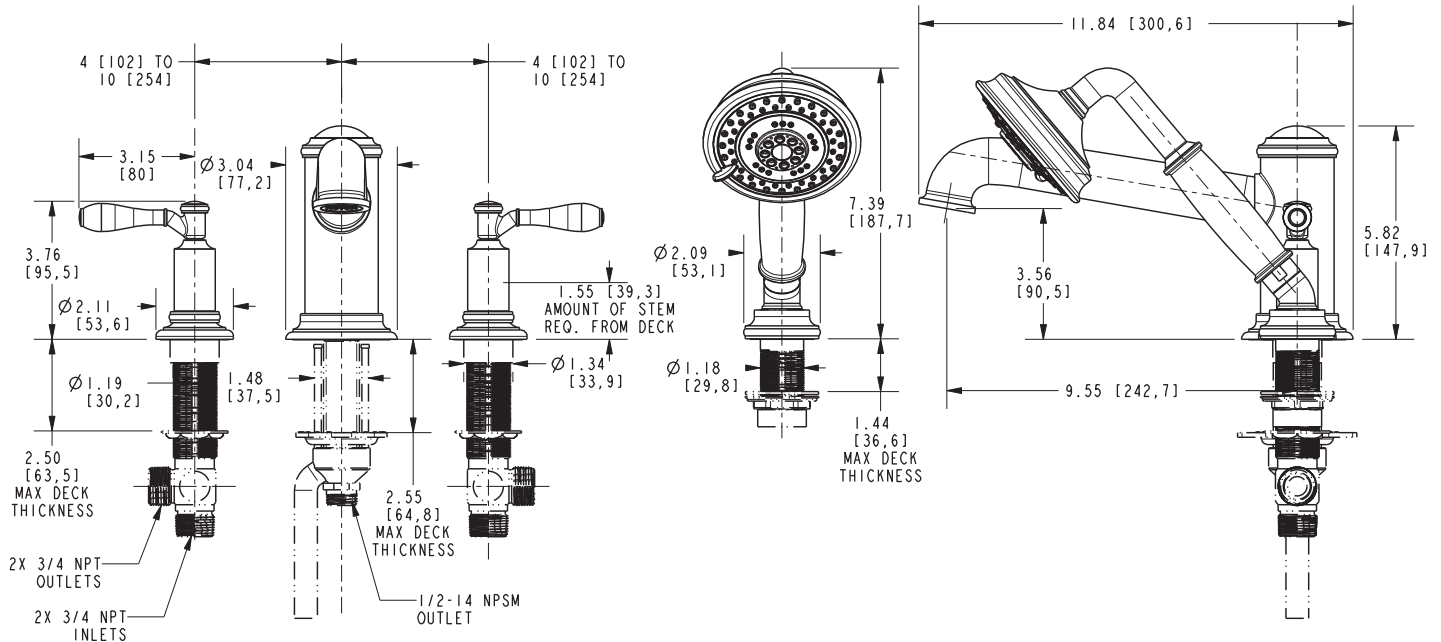

3-2557

PRODUCT DIMENSIONS *(Units are in inches)*

Product Dimensions are provided for reference only. For specific product installation guidelines, please reference the Installation Instructions of the product being installed.

Ithaca Roman Tub Deck Trim 3-2557