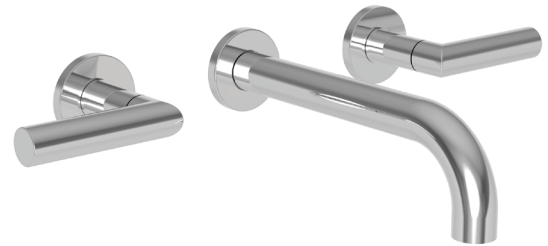

Features

- Solid brass construction
- 7.11" (18.1 cm) spout reach (wall-to-center)
- 1/2" NPT spout inlet fitting
- Rough valve incorporates a brass valve body assembly
- Rough valve incorporates quarter-turn washerless ceramic disc valve cartridges
- Intended for use with Newport Brass rough valve as specified (Required Accessory)
- ADA Compliant
- 1.2 GPM (4.5 LPM) Max

Codes / Standards Compliance

Meets or exceeds the following at date of manufacture:

- ASME A112.18.1/CSA B125.1-18
- IAMPO/cUPC
- NSF/ANSI 61, SECTION 9
- NSF/ANSI 372
- IPC
- ADA & ICC/ANSI A117.1
- Energy Policy Act of 1992
- EPA WaterSense
- California Energy Commission
- All applicable US Federal and State material regulations

Colors / Finishes

- 10B: Oil Rubbed Bronze
- 15: Polished Nickel
- 15S: Satin Nickel - PVD
- 26: Polished Chrome
- Other: Refer to the Newport Brass catalog for additional color/finish options.

Wall-Mounted Lavatory Trim

3-3101

Specified Model

Model	Description	Colors | Finishes				
3-3101	Wall-Mounted Tub Trim	☐ 10B	☐ 15	☐ 15S	☐ 26	☐ Other

Required Accessory

Application	Wall Lavatory Rough Valve
Description	2-Cartridge Assembly
Inlet/Outlet Size	1/2"
Part Number	1-532U
Image	

Product Specification Add "Color / Finish" suffix to Model number, below.

The Wall-Mounted Lavatory Faucet shall be made of solid brass construction. Wall-Mounted Lavatory Faucet shall incorporate lever handles and a 7.11" (18.1 cm) spout (wall-to-center) that incorporates a 1/2" NPT inlet fitting. Rough valve shall incorporate a brass valve body assembly and quarter-turn washerless ceramic disc valve cartridges. Wall-Mounted Lavatory Faucet shall be Newport Brass Model 3-3121/_____ and Newport Brass rough valve shall be 1-532U.