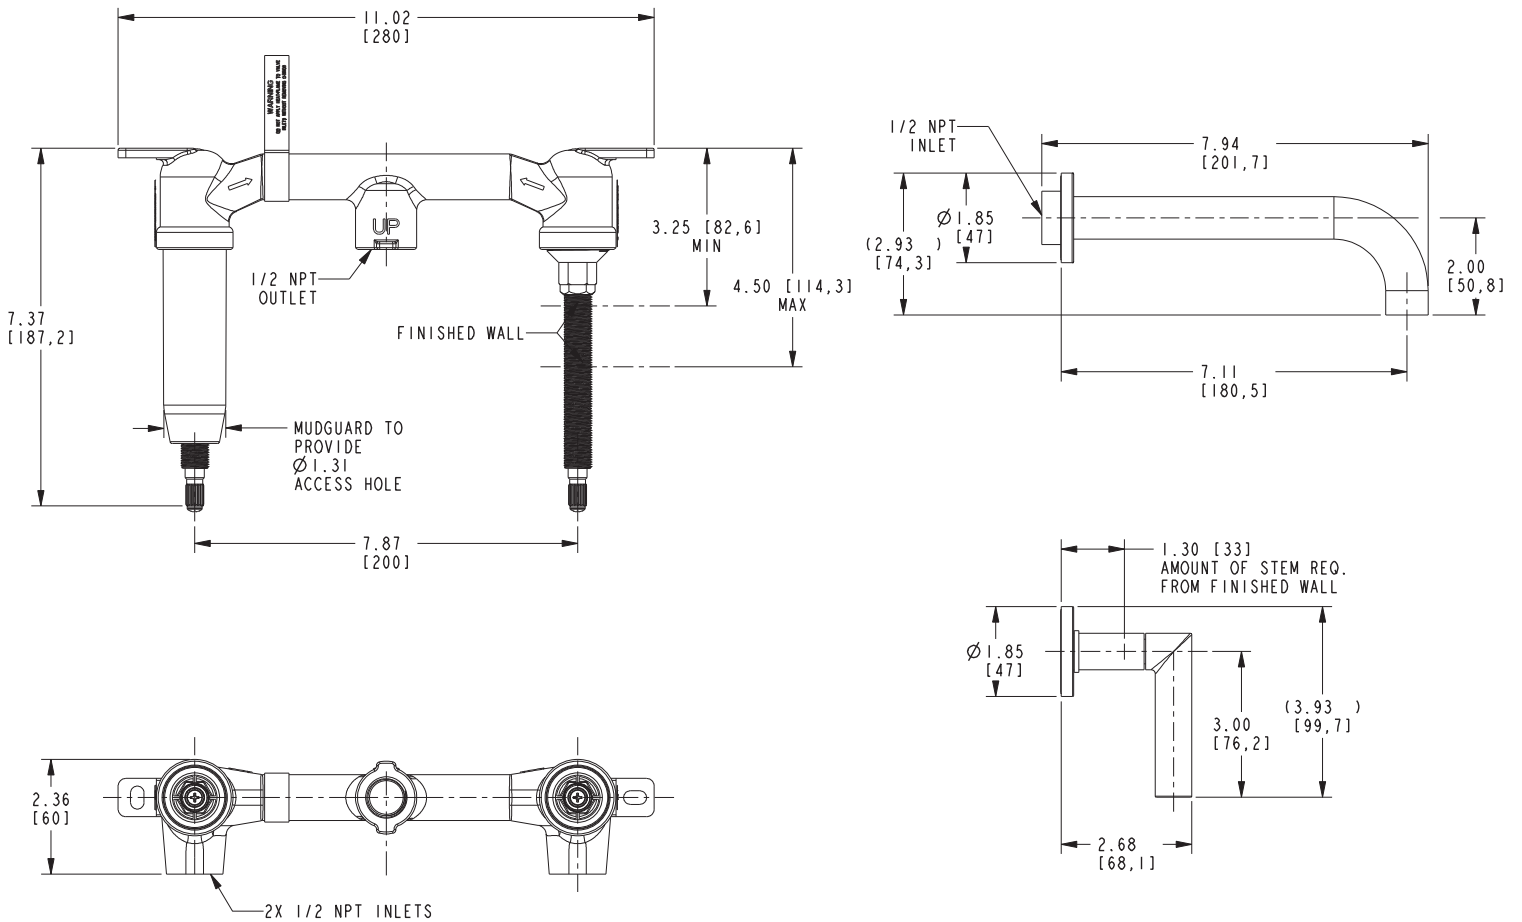

Features

- Solid brass construction
- 7.11" (18.1 cm) spout reach (wall-to-center)
- 1/2" NPT spout inlet fitting
- Rough valve incorporates a brass valve body assembly
- Rough valve incorporates quarter-turn washerless ceramic disc valve cartridges
- Intended for use with Newport Brass rough valve as specified (Required Accessory)
- ADA Compliant
- 1.2 GPM (4.5 LPM) Max

Required Accessory

Application	Wall Lavatory Rough Valve
Description	2-Cartridge Assembly
Inlet/Outlet Size	1/2"
Part Number	1-532U
Image	

Product Specification Add "Color / Finish" suffix to Model number, below.

The Wall-Mounted Lavatory Faucet shall be made of solid brass construction. Wall-Mounted Lavatory Faucet shall incorporate lever handles and a 7.11" (18.1 cm) spout (wall-to-center) that incorporates a 1/2" NPT inlet fitting. Rough valve shall incorporate a brass valve body assembly and quarter-turn washerless ceramic disc valve cartridges. Wall-Mounted Lavatory Faucet shall be Newport Brass Model 3-3121/_____ and Newport Brass rough valve shall be 1-532U.

3-3101

Product dimensions are provided for reference only. For specific product installation guidelines, please reference the installation instructions of the product being installed.

Pavani Wall-Mounted Lavatory Trim 3-3101