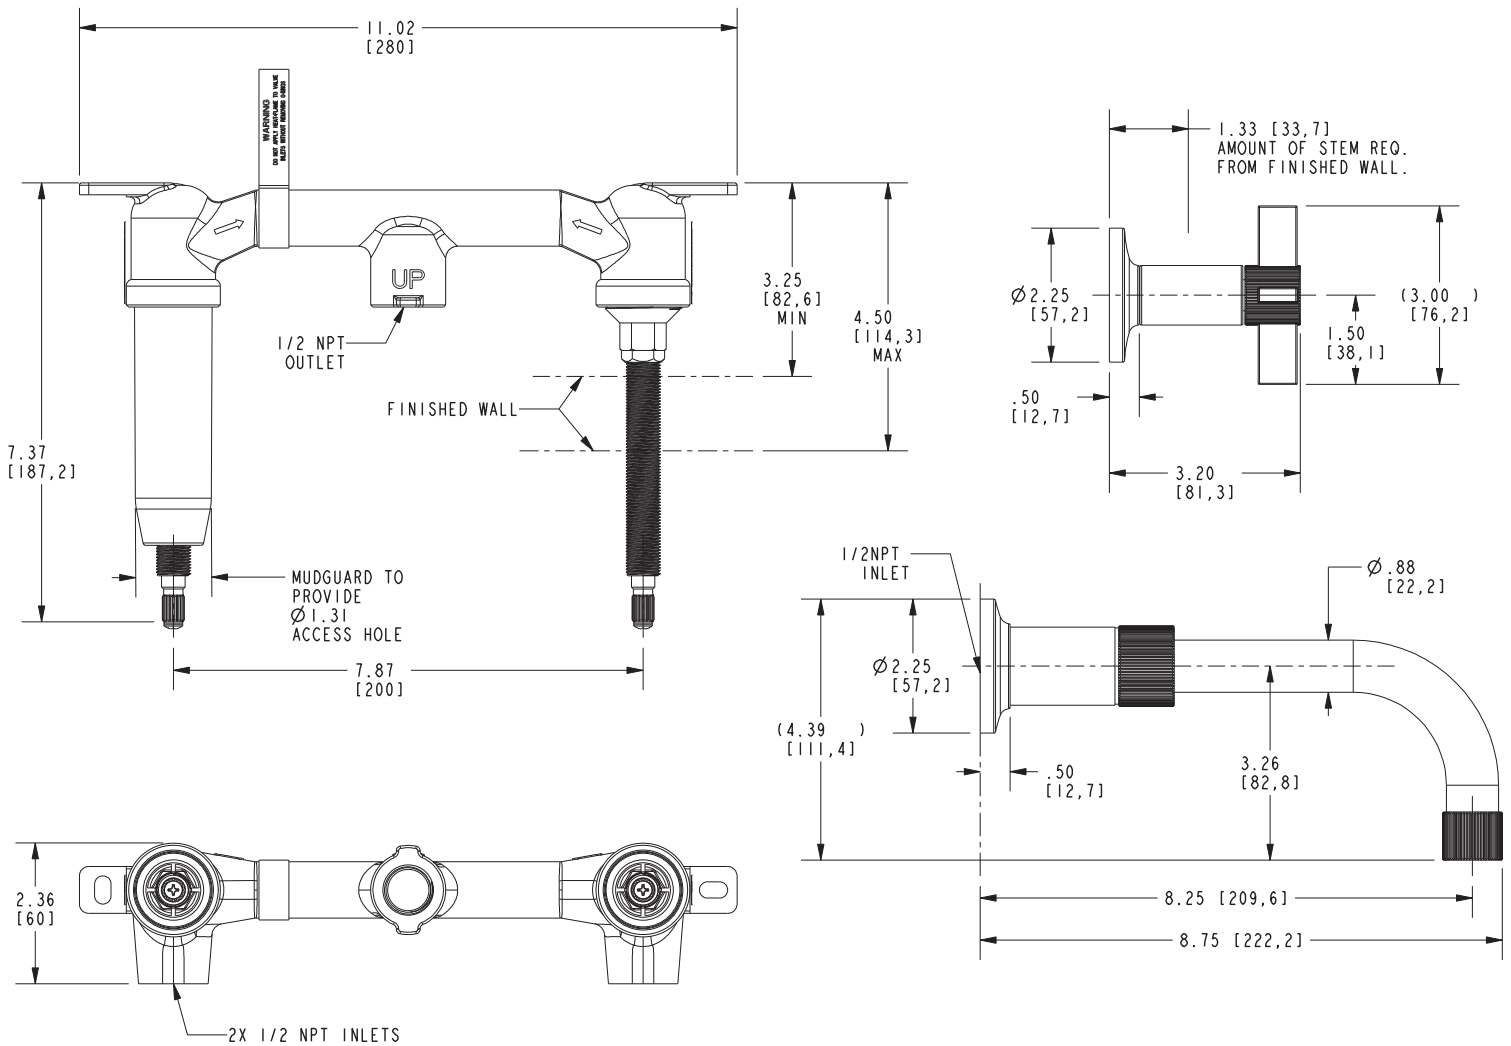

Wall-Mounted Lavatory Trim

3-3241

Features

- Solid brass construction
- 8.25" (21.0 cm) spout reach (wall-to-center)
- 1/2" NPT spout inlet fitting
- Rough valve incorporates a brass valve body assembly
- Rough valve incorporates quarter-turn washerless ceramic disc valve cartridges
- Intended for use with Newport Brass rough valve as specified (Required Accessory)
- ADA Compliant
- 1.2 GPM (4.5 LPM) Max

Required Accessory

System Element	Wall Lavatory Rough Valve
Description	2-Cartridge Assembly
Inlet/Outlet Size	1/2"
Part Number	1-532U
Image	

Product Specification Add "Color / Finish" suffix to Model number, below.

The Wall-Mounted Lavatory Faucet shall be made of solid brass construction. Wall-Mounted Lavatory Faucet shall incorporate cross handles and a 8.25" (21.0 cm) spout (wall-to-center) that incorporates a 1/2" NPT inlet fitting. Rough valve shall incorporate a brass valve body assembly and quarter-turn washerless ceramic disc valve cartridges. Wall-Mounted Lavatory Faucet shall be Newport Brass Model 3-3241/_____ and Newport Brass rough valve shall be 1-532U.

3-3241

Product Dimensions are provided for reference only. For specific product installation guidelines, please reference the Installation Instructions of the product being installed.

Pardees Wall-Mounted Tub Trim 3-3241