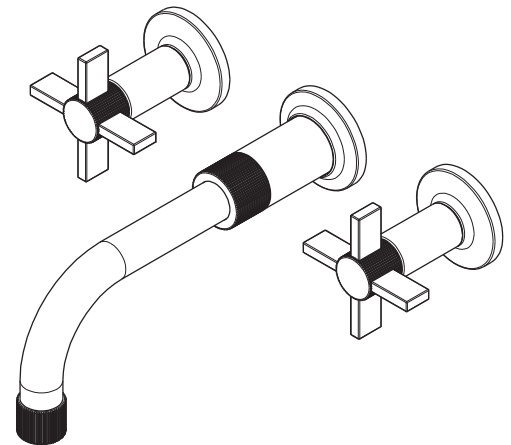

Wall-Mounted Lavatory Trim

3-3241

Features

- Solid brass construction
- 8.25" (21.0 cm) spout reach (wall-to-center)
- 1/2" NPT spout inlet fitting
- Rough valve incorporates a brass valve body assembly
- Rough valve incorporates quarter-turn washerless ceramic disc valve cartridges
- Intended for use with Newport Brass rough valve as specified (Required Accessory)
- ADA Compliant
- 1.2 GPM (4.5 LPM) Max

Codes / Standards Compliance

Meets or exceeds the following at date of manufacture:

- ASME A112.18.1/CSA B125.1-18
- IAMPO/cUPC
- NSF 61
- NSF 372
- IPC
- ADA & ICC/ANSI A117.1
- Energy Policy Act of 1992
- EPA WaterSense
- California Energy Commission
- All applicable US Federal and State material regulations

Colors / Finishes

- 10B: Oil Rubbed Bronze
- 15: Polished Nickel
- 15S: Satin Nickel - PVD
- 26: Polished Chrome
- Other: Refer to the Newport Brass catalog for additional color/finish options.

Specified Model

Model	Description	Colors | Finishes				
3-3241	Wall-Mounted Tub Trim	☐ 10B	☐ 15	☐ 15S	☐ 26	☐ Other

Required Accessory

System Element	Wall Lavatory Rough Valve
Description	2-Cartridge Assembly
Inlet/Outlet Size	1/2"
Part Number	1-532U
Image	

Product Specification Add "Color / Finish" suffix to Model number, below.

The Wall-Mounted Lavatory Faucet shall be made of solid brass construction. Wall-Mounted Lavatory Faucet shall incorporate cross handles and a 8.25" (21.0 cm) spout (wall-to-center) that incorporates a 1/2" NPT inlet fitting. Rough valve shall incorporate a brass valve body assembly and quarter-turn washerless ceramic disc valve cartridges. Wall-Mounted Lavatory Faucet shall be Newport Brass Model 3-3241/_____ and Newport Brass rough valve shall be 1-532U.