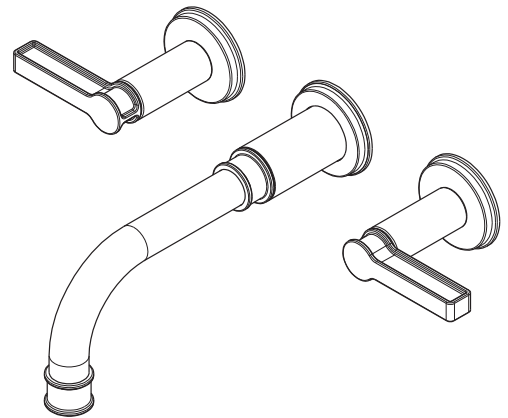

Features

- Solid brass construction
- 8.25" (21.0 cm) spout reach (wall-to-center)
- 1/2" NPT spout inlet fitting
- Rough valve incorporates a brass valve body assembly
- Rough valve incorporates quarter-turn washerless ceramic disc valve cartridges
- Intended for use with Newport Brass rough valve as specified (Required Accessory)
- ADA Compliant
- 1.2 GPM (4.5 LPM) Max

Codes / Standards Compliance

Meets or exceeds the following at date of manufacture:

- ASME A112.18.1/CSA B125.1-18
- IAMPO/cUPC
- NSF 61
- NSF 372
- IPC
- ADA & ICC/ANSI A117.1
- Energy Policy Act of 1992
- EPA WaterSense
- California Energy Commission
- All applicable US Federal and State material regulations

Colors / Finishes

- 10B: Oil Rubbed Bronze
- 15: Polished Nickel
- 15S: Satin Nickel - PVD
- 26: Polished Chrome
- Other: Refer to the Newport Brass catalog for additional color/finish options.

Wall-Mounted Lavatory Trim

3-3271

Specified Model

Model	Description	Colors | Finishes				
3-3271	Wall-Mounted Tub Trim	☐ 10B	☐ 15	☐ 15S	☐ 26	☐ Other

Required Accessory

System Element	Wall Lavatory Rough Valve
Description	2-Cartridge Assembly
Inlet/Outlet Size	1/2"
Part Number	1-532U
Image	

Product Specification Add "Color / Finish" suffix to Model number, below.

The Wall-Mounted Lavatory Faucet shall be made of solid brass construction. Wall-Mounted Lavatory Faucet shall incorporate lever handles and a 8.25" (21.0 cm) spout (wall-to-center) that incorporates a 1/2" NPT inlet fitting. Rough valve shall incorporate a brass valve body assembly and quarter-turn washerless ceramic disc valve cartridges. Wall-Mounted Lavatory Faucet shall be Newport Brass Model 3-3271/_____ and Newport Brass rough valve shall be 1-532U.