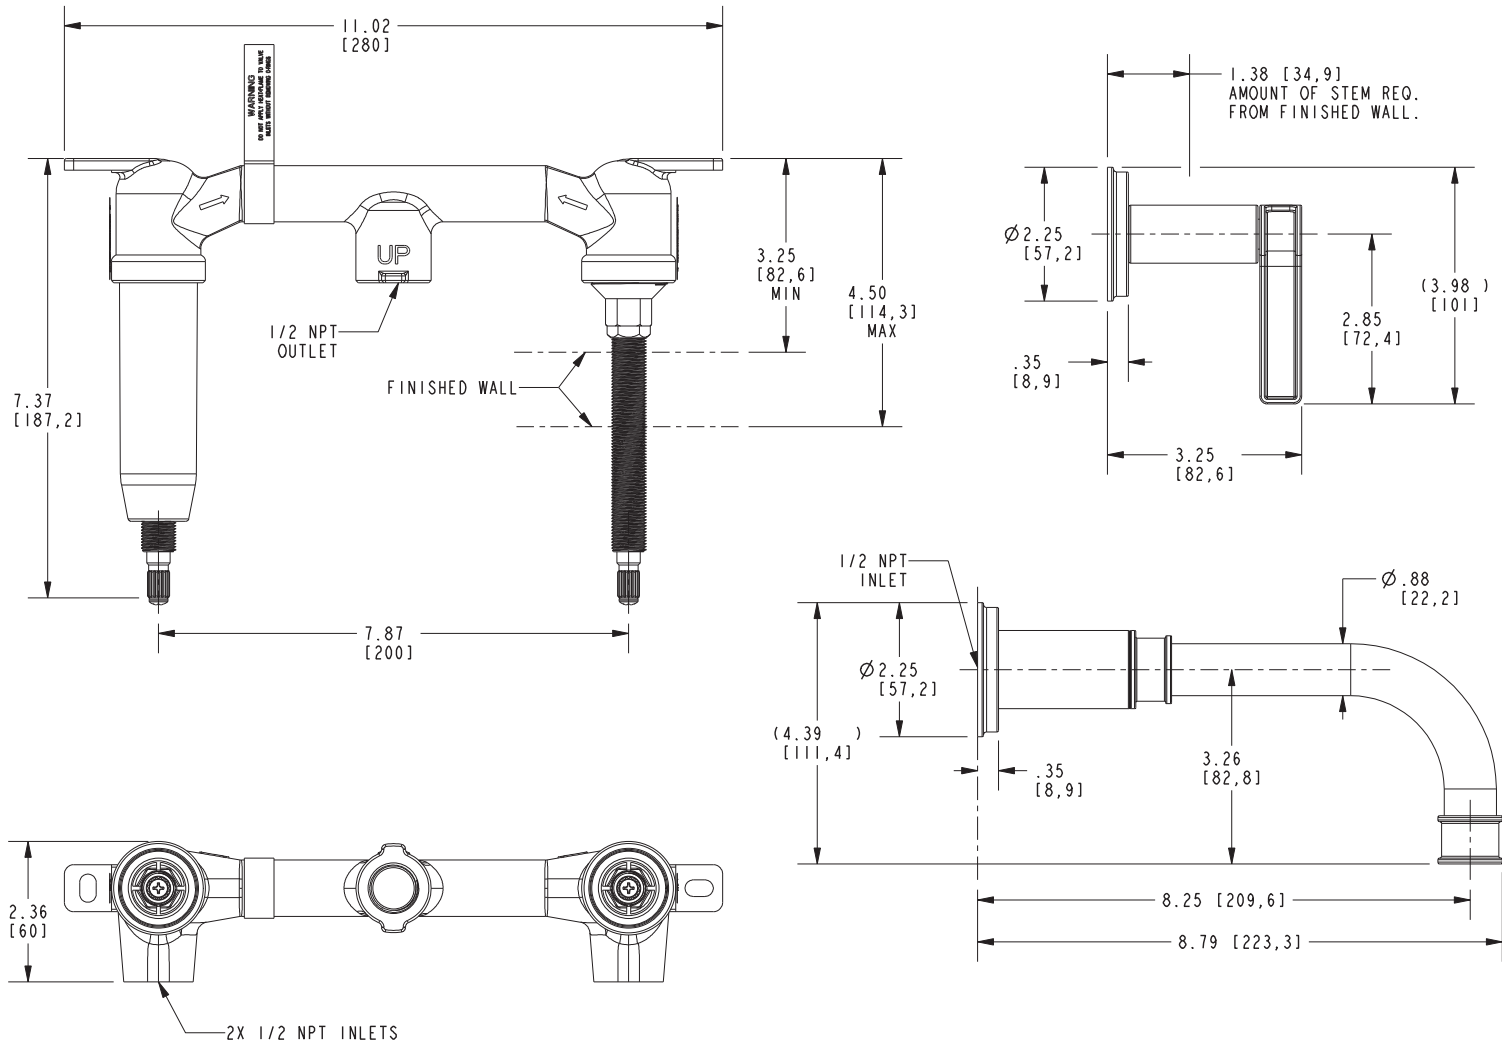

Features

- Solid brass construction
- 8.25" (21.0 cm) spout reach (wall-to-center)
- 1/2" NPT spout inlet fitting
- Rough valve incorporates a brass valve body assembly
- Rough valve incorporates quarter-turn washerless ceramic disc valve cartridges
- Intended for use with Newport Brass rough valve as specified (Required Accessory)
- ADA Compliant
- 1.2 GPM (4.5 LPM) Max

Required Accessory

System Element	Wall Lavatory Rough Valve
Description	2-Cartridge Assembly
Inlet/Outlet Size	1/2"
Part Number	1-532U
Image	

Product Specification Add "Color / Finish" suffix to Model number, below.

The Wall-Mounted Lavatory Faucet shall be made of solid brass construction. Wall-Mounted Lavatory Faucet shall incorporate lever handles and a 8.25" (21.0 cm) spout (wall-to-center) that incorporates a 1/2" NPT inlet fitting. Rough valve shall incorporate a brass valve body assembly and quarter-turn washerless ceramic disc valve cartridges. Wall-Mounted Lavatory Faucet shall be Newport Brass Model 3-3271/_____ and Newport Brass rough valve shall be 1-532U.

3-3271

Product Dimensions are provided for reference only. For specific product installation guidelines, please reference the Installation Instructions of the product being installed.

Griffey Wall-Mounted Tub Trim
3-3271