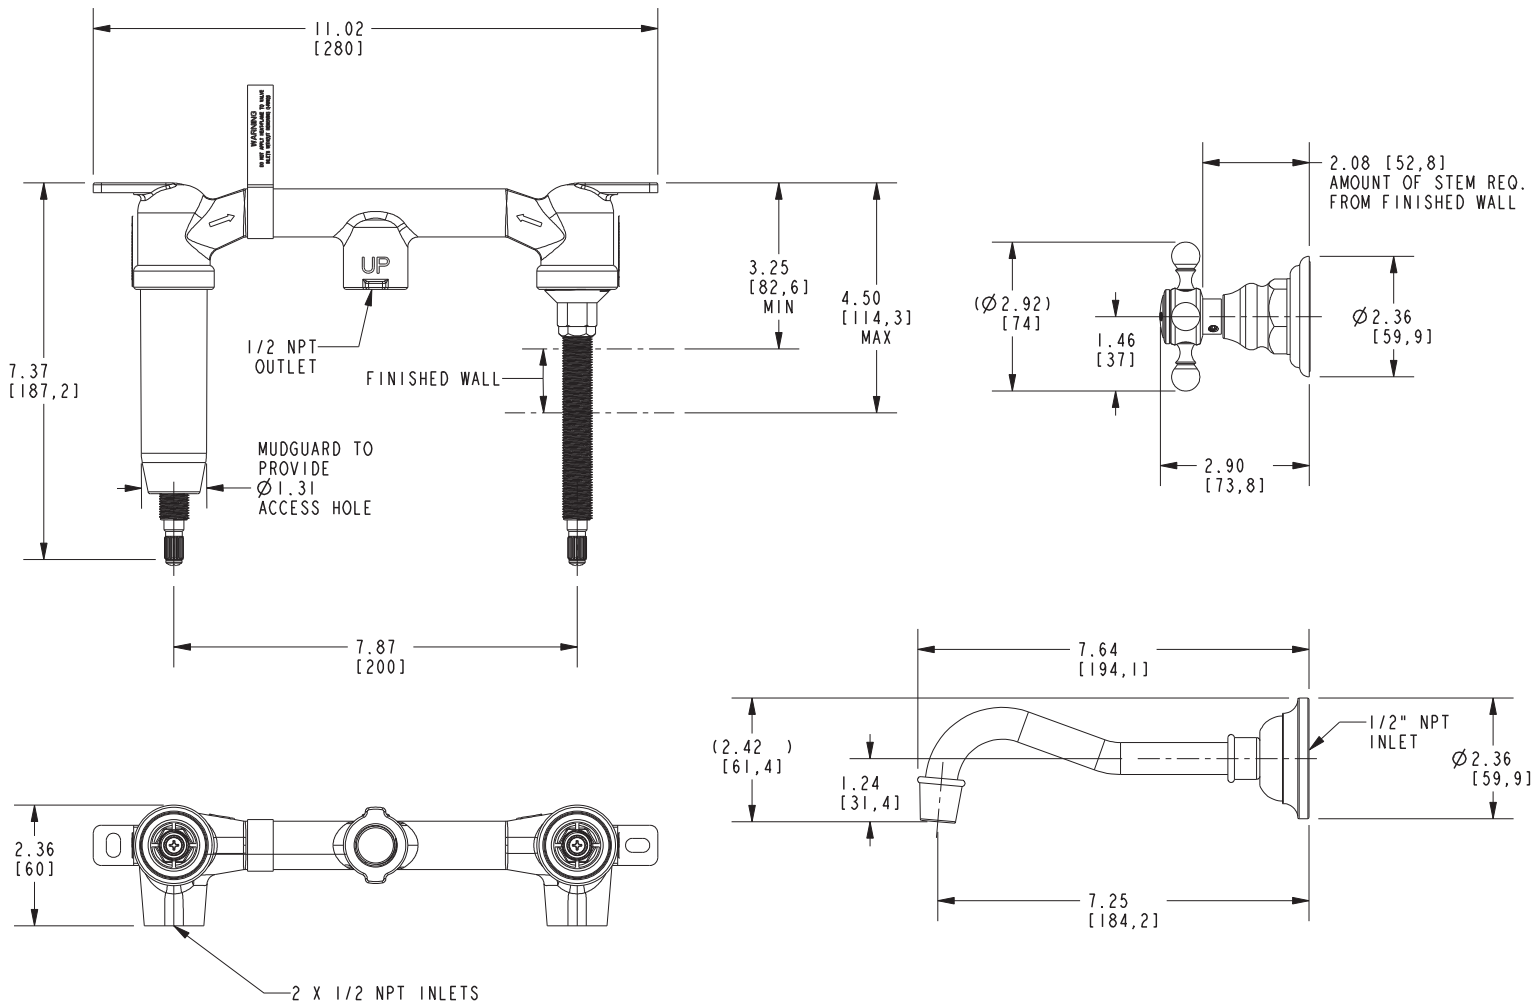

CHESTERFIELD

Features

- Solid brass construction
- 7.25 (18.4 cm) spout reach (wall-to-center)
- 1/2" NPT spout inlet fitting
- Rough valve incorporates a brass valve body assembly
- Rough valve incorporates quarter-turn washerless ceramic disc valve cartridges
- Intended for use with Newport Brass rough valve as specified (Required Accessory)
- ADA Compliant
- 1.2 GPM (4.5 LPM) Max

Required Accessory

Application	Wall Lavatory Rough Valve
Description	2-Cartridge Assembly
Inlet/Outlet Size	1/2"
Part Number	1-532U
Image	

Product Specification Add "Color / Finish" suffix to Model number, below.

The Wall-Mounted Lavatory Faucet shall be made of solid brass construction. Wall-Mounted Lavatory Faucet shall incorporate cross handles and a 7.25" (18.4 cm) spout (wall-to-center) that incorporates a 1/2" NPT inlet fitting. Rough valve shall incorporate a brass valve body assembly and quarter-turn washerless ceramic disc valve cartridges. Wall-Mounted Lavatory Faucet shall be Newport Brass Model 3-9301/____ and Newport Brass rough valve shall be 1-532U.

3-9301

Product dimensions are provided for reference only. For specific product installation guidelines, please reference the installation instructions of the product being installed.

Chesterfield Wall-Mounted Lavatory Trim 3-9301