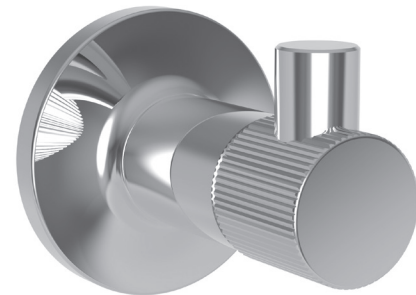

PARDEES

Single Robe Hook **3230-1650**

Features

- Solid brass construction
- Complements Pardees product series

Codes / Standards Compliance

Meets or exceeds the following at date of manufacture:

- All applicable US Federal and State material regulations

Colors / Finishes

- 10B: Oil Rubbed Bronze
- 15: Polished Nickel
- 15S: Satin Nickel - PVD
- 26: Polished Chrome
- Other: Refer to the Newport Brass catalog for additional color/finish options.

Specified Model

Model	Description	Colors Finishes
3230-1650	Single Robe Hook	<input type="checkbox"/> 10B <input type="checkbox"/> 15 <input type="checkbox"/> 15S <input type="checkbox"/> 26 <input type="checkbox"/> Other

Product Specification: Add "Color / Finish" suffix to Model number, below.

The Single Robe Hook shall be made of solid brass construction. Single Robe Hook shall complement Newport Brass Pardees product series. Single Robe Hook shall be Newport Brass Model 3230-1650/____ .