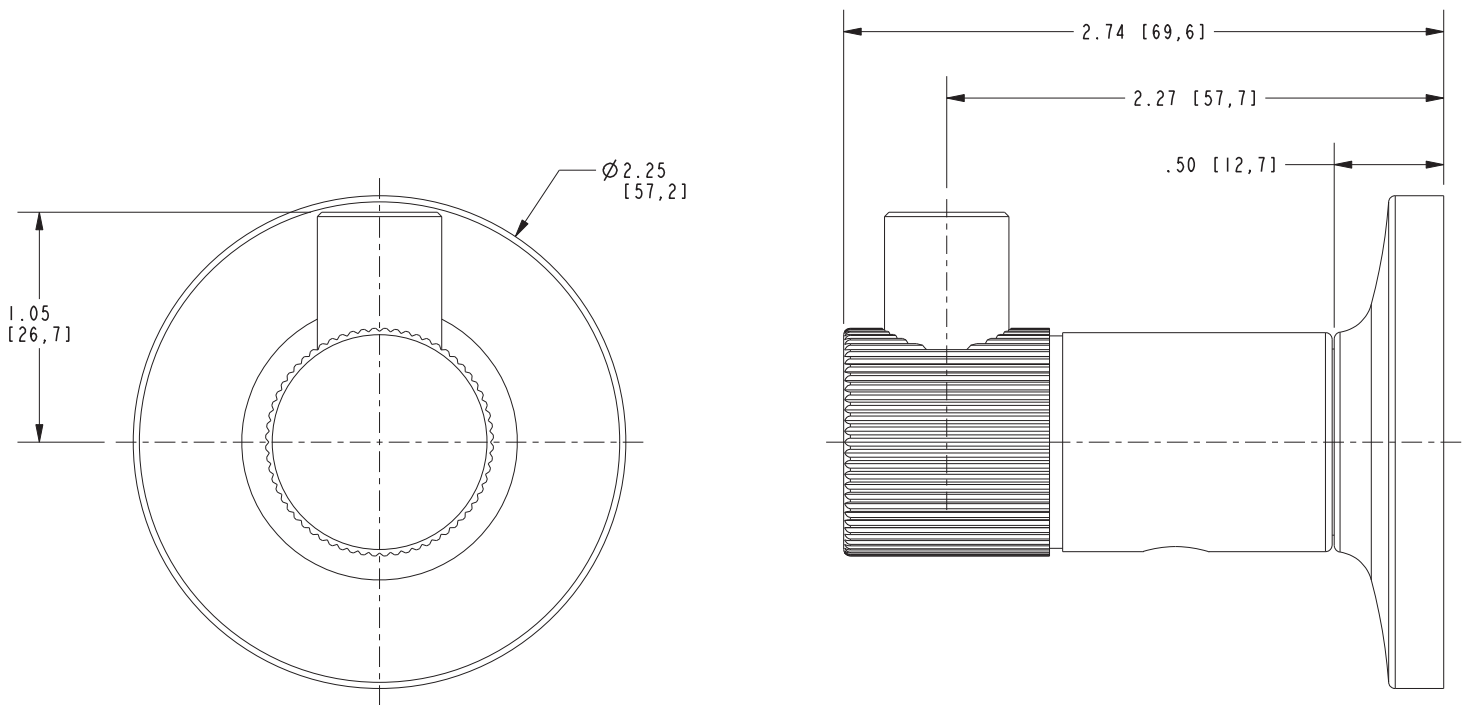

Model	Description	Colors Finishes
3230-1650	Single Robe Hook	<input type="checkbox"/> 10B <input type="checkbox"/> 15 <input type="checkbox"/> 15S <input type="checkbox"/> 26 <input type="checkbox"/> Other

3230-1650

PRODUCT DIMENSIONS *(Units are in inches)*

Product Dimensions are provided for reference only. For specific product installation guidelines, please reference the Installation Instructions of the product being installed.