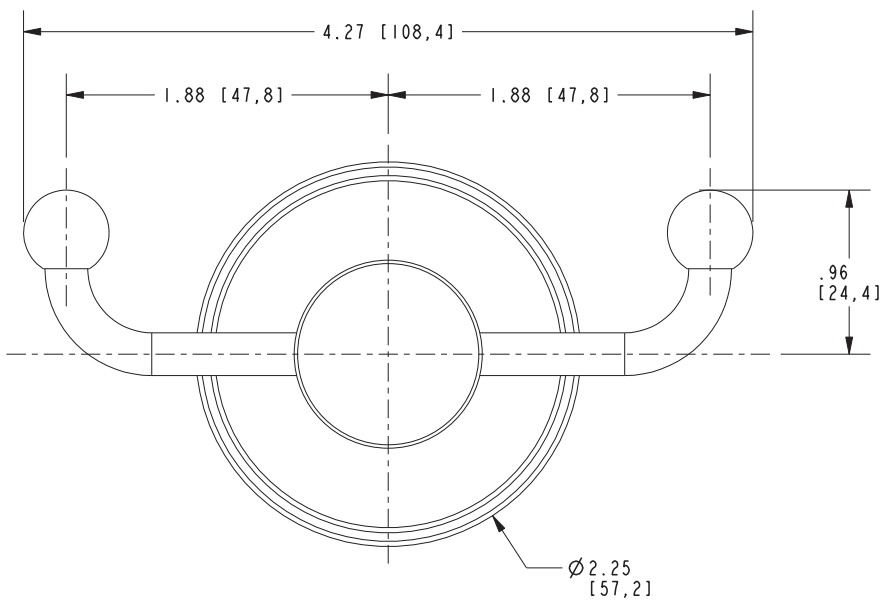

Features

- Solid brass construction
- Complements Griffey product series

Double Robe Hook
3270-1660

Codes / Standards Compliance

Meets or exceeds the following at date of manufacture:

- All applicable US Federal and State material regulations

Model	Description	Colors Finishes
3270-1660	Double Robe Hook	<input type="checkbox"/> 10B <input type="checkbox"/> 15 <input type="checkbox"/> 15S <input type="checkbox"/> 26 <input type="checkbox"/> Other

Product Specification: Add "Color / Finish" suffix to Model number, below.

The Double Robe Hook shall be made of solid brass construction. Double Robe Hook shall complement Newport Brass Griffey product series. Double Robe Hook shall be Newport Brass Model 3270-1660/_____ .

3270-1660

PRODUCT DIMENSIONS *(Units are in inches)*

Product Dimensions are provided for reference only. For specific product installation guidelines, please reference the Installation Instructions of the product being installed.