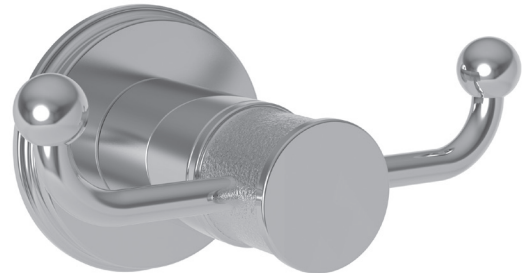

Features

- Solid brass construction
- Complements Griffey product series

Double Robe Hook
3270-1660

Codes / Standards Compliance

Meets or exceeds the following at date of manufacture:

- All applicable US Federal and State material regulations

Colors / Finishes

- 10B: Oil Rubbed Bronze
- 15: Polished Nickel
- 15S: Satin Nickel - PVD
- 26: Polished Chrome
- Other: Refer to the Newport Brass catalog for additional color/finish options.

Specified Model

Model	Description	Colors Finishes
3270-1660	Double Robe Hook	<input type="checkbox"/> 10B <input type="checkbox"/> 15 <input type="checkbox"/> 15S <input type="checkbox"/> 26 <input type="checkbox"/> Other

Product Specification: Add "Color / Finish" suffix to Model number, below.

The Double Robe Hook shall be made of solid brass construction. Double Robe Hook shall complement Newport Brass Griffey product series. Double Robe Hook shall be Newport Brass Model 3270-1660/_____ .