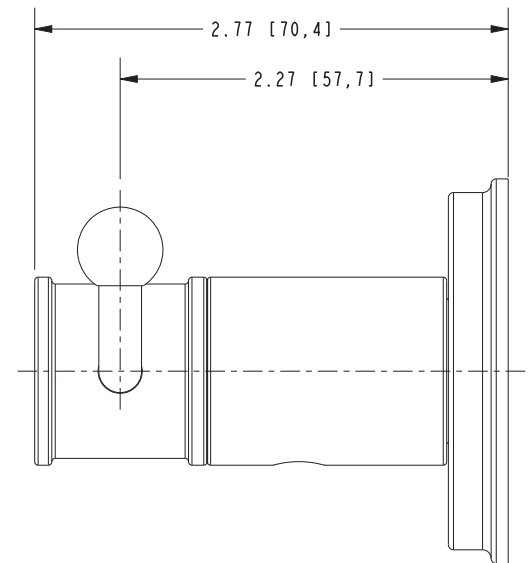

Features

- Solid brass construction
- Complements Griffey product series

Double Robe Hook
3270-1660

Codes / Standards Compliance

Meets or exceeds the following at date of manufacture:

- All applicable US Federal and State material regulations

Model	Description	Colors Finishes
3270-1660	Double Robe Hook	<input type="checkbox"/> 10B <input type="checkbox"/> 15 <input type="checkbox"/> 15S <input type="checkbox"/> 26 <input type="checkbox"/> Other

Product Specification: Add "Color / Finish" suffix to Model number, below.

The Double Robe Hook shall be made of solid brass construction. Double Robe Hook shall complement Newport Brass Griffey product series. Double Robe Hook shall be Newport Brass Model 3270-1660/_____ .

3270-1660

PRODUCT DIMENSIONS *(Units are in inches)*

Product Dimensions are provided for reference only. For specific product installation guidelines, please reference the Installation Instructions of the product being installed.