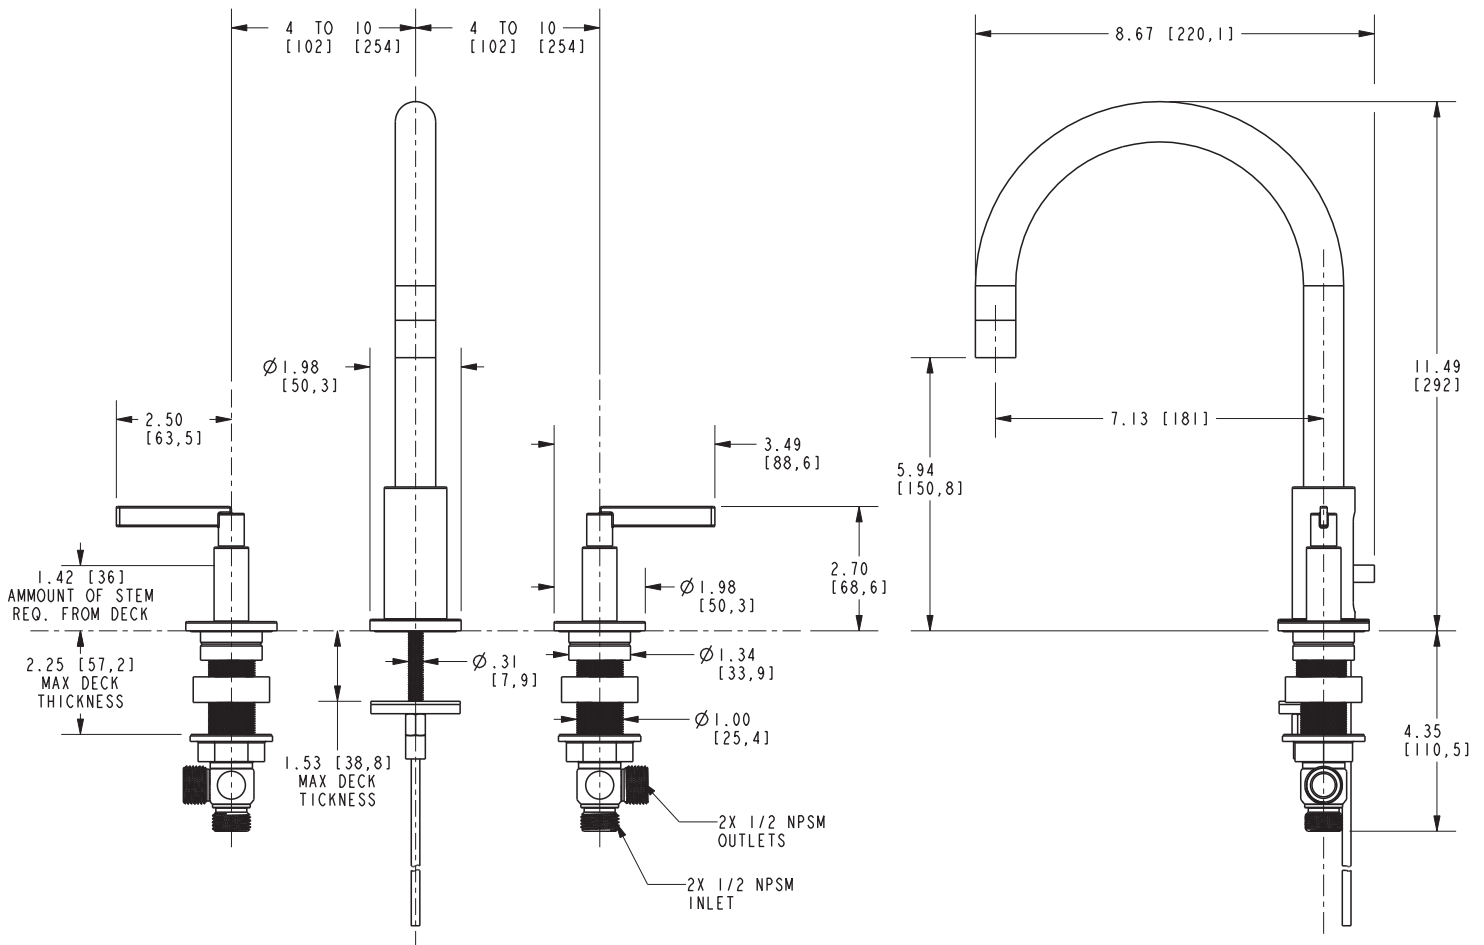

**Features**

- Solid brass construction
- Brass valve bodies
- Quarter-turn washerless ceramic disc valve cartridges
- Spout assembly with integral supply hoses
- Push Pop-Up drain with tailpiece
- 5.94" (15.1 cm) spout height at outlet
- 7.13" (18.1 cm) spout reach (c-c)
- For 8" (20.3 cm) centers - Maximum 20" (50.8 cm)
- ADA Compliant
- 1.2 GPM (4.5 LPM) Max

**Product Specification** Add "Color / Finish" suffix to Model number, below.

The two-handle Widespread Lavatory Faucet shall be made of solid brass construction. Faucet shall incorporate a spout assembly with integral supply hoses and feature brass valve bodies with quarter-turn washerless ceramic disc valve cartridges. Faucet shall have a 1.2 gallon (4.5 liter) per minute maximum flow rate. Product shall be for 8" (20.3 cm) centers - Maximum 20" (50.8 cm). Product shall incorporate a 5.94" (15.1 cm) spout height at outlet and a 7.13" (18.1 cm) spout reach (c-c). Faucet shall include a pop-up drain with tailpiece and incorporate lever handles. Widespread Lavatory Faucet shall be Newport Brass Model 3320C/\_\_\_\_.

## PRODUCT DIMENSIONS *(Units are in inches)*

Product Dimensions are provided for reference only. For specific product installation guidelines, please reference the Installation Instructions of the product being installed.