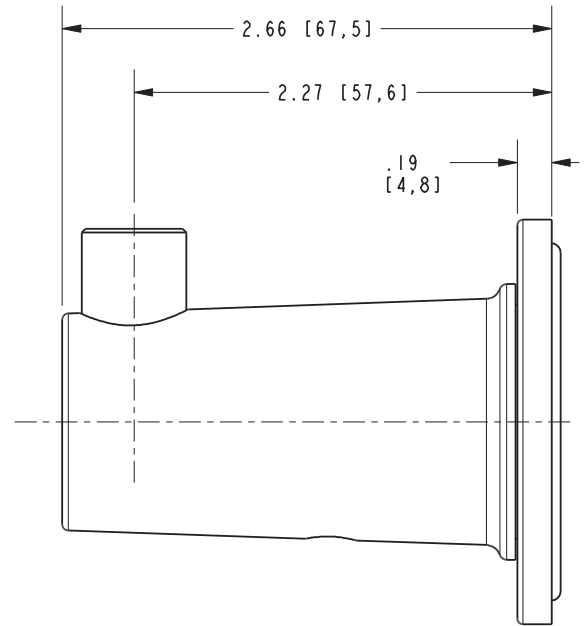

DORRANCE

Single Robe Hook

42-12

Features

- Solid brass construction
- Complements Dorrance product series

Codes / Standards Compliance

Meets or exceeds the following at date of manufacture:

- All applicable US Federal and State material regulations

Model	Description	Colors Finishes
42-12	Single Robe Hook	<input type="checkbox"/> 10B <input type="checkbox"/> 15 <input type="checkbox"/> 15S <input type="checkbox"/> 26 <input type="checkbox"/> Other

Product Specification: Add "Color / Finish" suffix to Model number, below.

The Single Robe Hook shall be made of solid brass construction. Single Robe Hook shall complement Newport Brass Dorrance product series. Single Robe Hook shall be Newport Brass Model 42-12/____ .

42-12

PRODUCT DIMENSIONS *(Units are in inches)*

Product Dimensions are provided for reference only. For specific product installation guidelines, please reference the Installation Instructions of the product being installed.