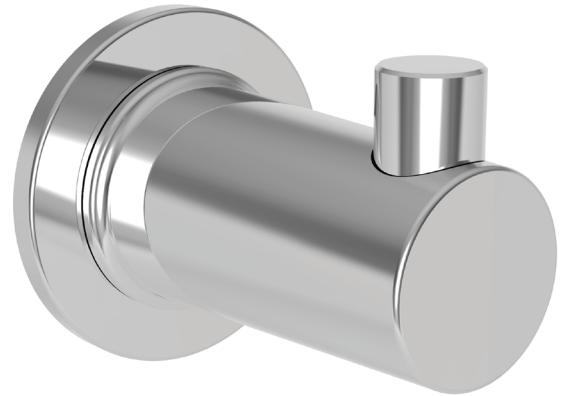

DORRANCE

Single Robe Hook

42-12

Features

- Solid brass construction
- Complements Dorrance product series

Codes / Standards Compliance

Meets or exceeds the following at date of manufacture:

- All applicable US Federal and State material regulations

Colors / Finishes

- 10B: Oil Rubbed Bronze
- 15: Polished Nickel
- 15S: Satin Nickel - PVD
- 26: Polished Chrome
- Other: Refer to the Newport Brass catalog for additional color/finish options.

Specified Model

Model	Description	Colors Finishes
42-12	Single Robe Hook	<input type="checkbox"/> 10B <input type="checkbox"/> 15 <input type="checkbox"/> 15S <input type="checkbox"/> 26 <input type="checkbox"/> Other

Product Specification: Add "Color / Finish" suffix to Model number, below.

The Single Robe Hook shall be made of solid brass construction. Single Robe Hook shall complement Newport Brass Dorrance product series. Single Robe Hook shall be Newport Brass Model 42-12/____ .