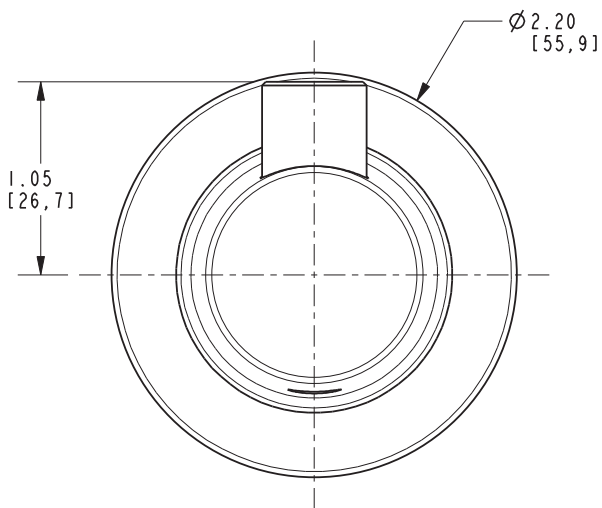

DORRANCE

Single Robe Hook

42-12

Features

- Solid brass construction
- Complements Dorrance product series

Codes / Standards Compliance

Meets or exceeds the following at date of manufacture:

- All applicable US Federal and State material regulations

Model	Description	Colors Finishes
42-12	Single Robe Hook	<input type="checkbox"/> 10B <input type="checkbox"/> 15 <input type="checkbox"/> 15S <input type="checkbox"/> 26 <input type="checkbox"/> Other

Product Specification: Add "Color / Finish" suffix to Model number, below.

The Single Robe Hook shall be made of solid brass construction. Single Robe Hook shall complement Newport Brass Dorrance product series. Single Robe Hook shall be Newport Brass Model 42-12/____ .

42-12

PRODUCT DIMENSIONS *(Units are in inches)*

Product Dimensions are provided for reference only. For specific product installation guidelines, please reference the Installation Instructions of the product being installed.