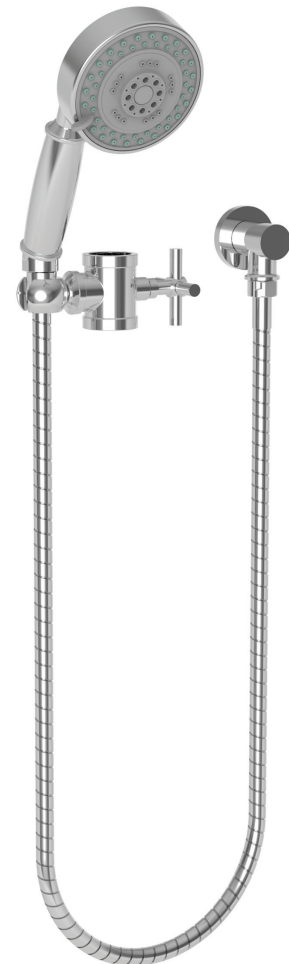

NEWPORT BATH

Features

- Converts any ADA grab bars into Handshower w/ Slidebar Set
- Compatible with all Newport Brass / Ginger Grab bars
- Fully adjustable (height and angle)
- Multi-function handshower engine with 3 spray modes
- Rubber nozzles facilitate easy cleaning
- 59" [149.9 cm] spiral shower hose
- 1/2" NPT inlet elbow fitting
- 4" (10.2 cm) showerhead diameter
- 1.8 GPM (6.8 LPM) Max

Handshower Set Mount for 1-1/4" Dia. Grab Bars

990-0442

Codes / Standards Compliance

Meets or exceeds the following at date of manufacture:

- ASME A112.18.1/CSA B125.1
- IAMPO/cUPC
- IPC
- Energy Policy Act of 1992
- EPA WaterSense
- California Energy Commission
- ASME A112.18.3 (Back Flow)
- All applicable US Federal and State material regulations

Colors / Finishes

- 10B: Oil Rubbed Bronze
- 15: Polished Nickel
- 15S: Satin Nickel - PVD
- 26: Polished Chrome
- Other: Refer to the Newport Brass catalog for additional color/finish options.

Specified Model

Product Specification Add "Color / Finish" suffix to Model number, below.

The Handshower set mount shall be of solid brass construction while incorporating a non-metallic handshower engine. Handshower shall have a multi-function shower engine with 3 spray modes incorporating rubber nozzles to facilitate easy cleaning. Handshower shall incorporate twin back-check valves within the handle. Handshower Set shall have a 1/2" NPT inlet elbow fitting and 4" (10.2 cm) showerhead diameter while operating at 1.8 gallons (6.7 liters) per minute maximum flow rate. Handshower Set is intended for use with 1-1/4" [3.175 cm] diameter tube. Handshower set mount shall be Newport Brass Model 990-0442/____. Required accessory Grab Bar shall be Newport Brass Model ____0-39____/____.