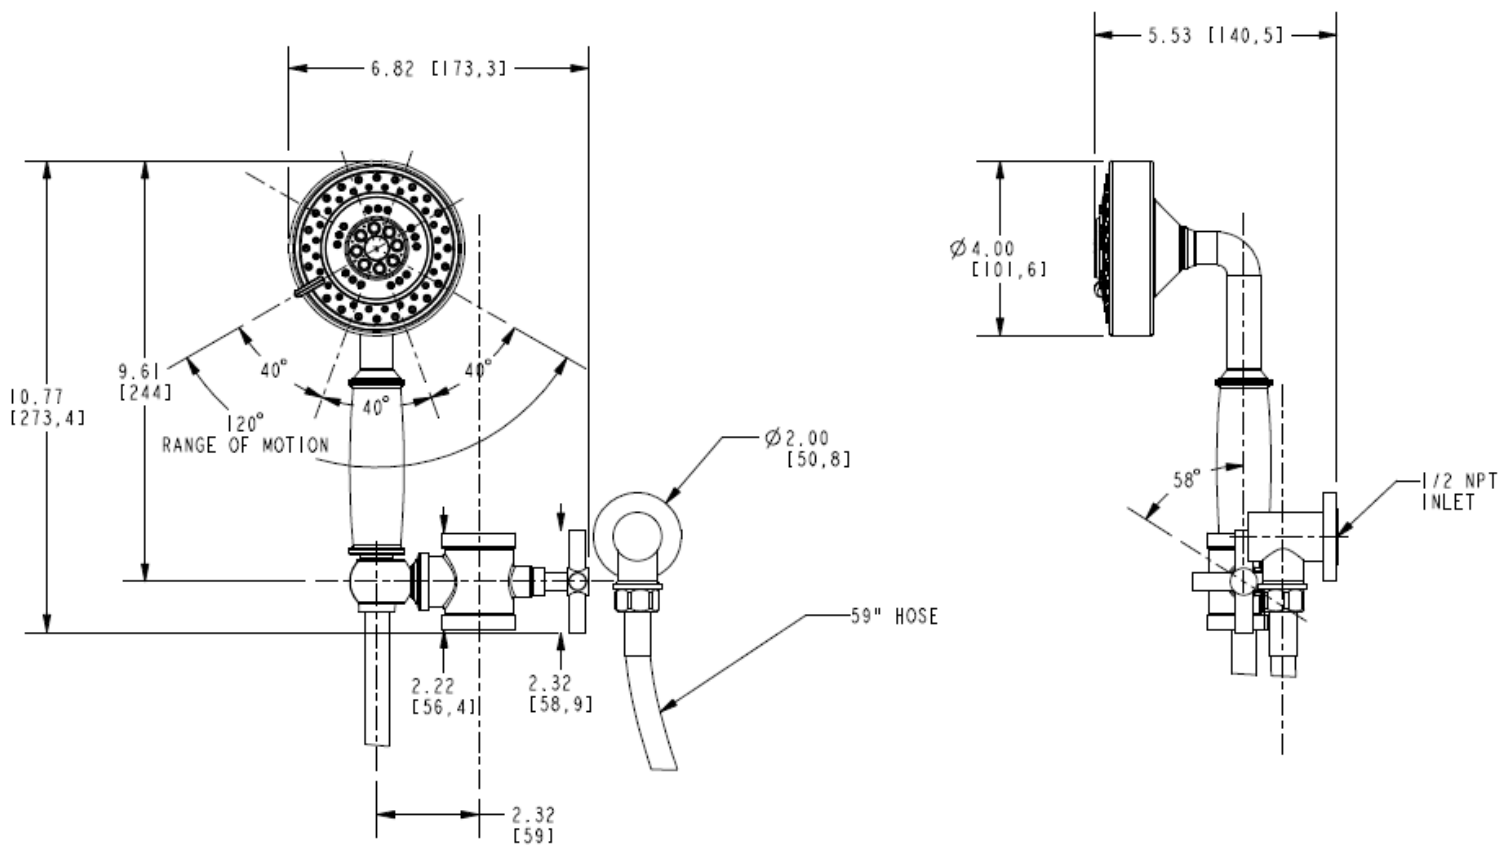

990-0442

Product Dimensions are provided for reference only. For specific product installation guidelines, please reference the Installation Instructions of the product being installed.

Newport Bath Handshower Slider Kit 990-0442